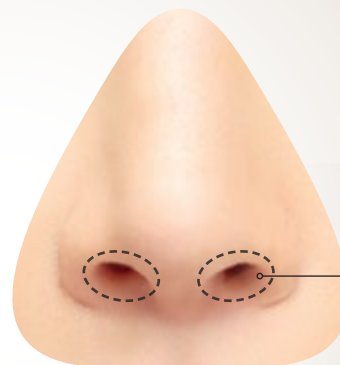

Two seal sizes

Extra Small-Small and Medium-Large.

Extra-thin, soft seal

Sealing region made of extra-thin (0.25 mm) soft silicone to provide a gentle seal.

Versatile pillows

Versatile pillow geometry to fit a wide range of nostril sizes.

Stabilizing side supports

Side supports designed to reduce the likelihood of the seal dislodging during sleep.

A gentle, soft seal

The AirPillow™ seal inflates to form a gentle ‘pillow’ of air and seals in and around the nose.

F&P AirPillow™ Nasal Pillows Seal

Seals in and around
the nose

Traditional Nasal Pillows Seal

Seals directly in the
nostrils

Fitting your F&P Brevida™

Step 1.
Hold the silicone seal away from your nose and use your fingers to carefully spread open the soft side supports of the silicone seal and then guide the two openings into your nostrils.