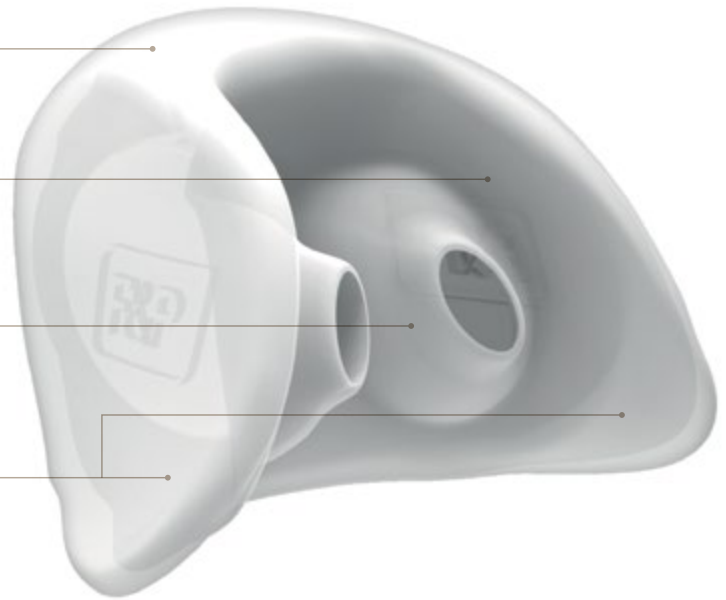

F&P Brevida™ Key features and benefits

Adjustable Headgear

Adjustable headgear which is designed to stay in place during sleep.

AirPillow™ Seal

The innovative AirPillow™ inflates to form a gentle and effective seal.

Two seal sizes

Extra Small-Small and Medium-Large.

Extra-thin, soft seal

Sealing region made of extra-thin (0.25 mm) soft silicone to provide a gentle seal.

Versatile pillows

Versatile pillow geometry to fit a wide range of nostril sizes.

Stabilizing side supports

Side supports designed to reduce the likelihood of the seal dislodging during sleep.

A gentle, soft seal

The AirPillow™ seal inflates to form a gentle ‘pillow’ of air and seals in and around the nose.

F&P AirPillow™ Nasal Pillows Seal

Seals in and around
the nose

Traditional Nasal Pillows Seal

Seals directly in the
nostrils

Fitting your F&P Brevida™

Step 1.
Hold the silicone seal away from your nose and use your fingers to carefully spread open the soft side supports of the silicone seal and then guide the two openings into your nostrils.