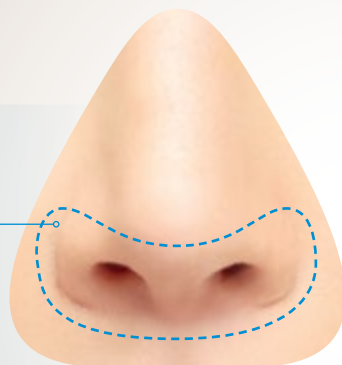

Two seal sizes

Extra Small-Small and Medium-Large.

Extra-thin, soft seal

Sealing region made of extra-thin (0.25 mm) soft silicone to provide a gentle seal.

Versatile pillows

Versatile pillow geometry to fit a wide range of nostril sizes.

Stabilizing side supports

Side supports designed to reduce the likelihood of the seal dislodging during sleep.

A gentle, soft seal

The AirPillow™ seal inflates to form a gentle ‘pillow’ of air and seals in and around the nose.

F&P AirPillow™ Nasal Pillows Seal

Seals in and around
the nose

Traditional Nasal Pillows Seal

Seals directly in the
nostrils

Fitting your F&P Brevida™

Step 1.
Hold the silicone seal away from your nose and use your fingers to carefully spread open the soft side supports of the silicone seal and then guide the two openings into your nostrils.