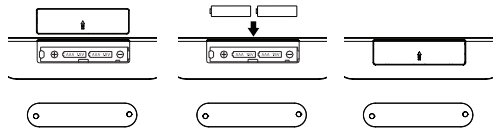

Battery Installation

Wireless Keyboard: 2 x AAA alkaline battery.

Open the battery cover. Insert 2 AAA battery into the battery compartment as picture below. Close the battery cover.