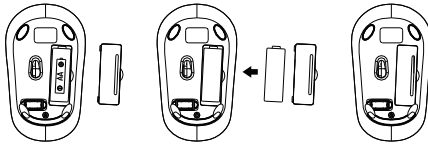

Battery Installation

Wireless Mouse: 1 x AA alkaline battery.

Open the battery cover. Insert 1 AA battery into the battery compartment as picture below. Close the battery cover.