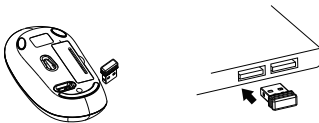

Connection

Remove connector from the Wireless Mouse

Plug the connector to the USB port of device that you want to use the product.

Energy Saving Mode

Keyboard Hotkeys

FN+ESC = Media Player	FN+F5 = Volume Down	FN+F10 = Mail
FN+F1 = Play/Pause	FN+F6 = Mute	FN+F11 = Key Lock
FN+F2 = Previous Track	FN+F7 = Web Home	FN+F12 = My Computer
FN+F3 = Next Track	FN+F8 = Search	
FN+F4 = Volume Up	FN+F9 = My Favorite	

Safety Notes

- Protect the product from dirt, moisture and overheating and use it in dry rooms only.
- Do not drop the product and do not expose it to any major shocks.
- Do not operate the product outside the power limits given in the specifications.
- Do not modify the device in any way. Doing so voids the warranty.
- Do not continue to operate the device if it becomes visibly damaged.
- Use the product for its intended purpose only.
- Keep this product, as all electrical products, out of the reach of children.
- Do not use the product in the immediate vicinity of heaters or other heat sources or in direct sunlight.
- Dispose of packaging material immediately according to locally applicable regulations.

Warranty Terms & Condition

The product comes with a twelve (12) month factory warranty from the date of purchase. Your product is in perfect condition. In the event where a replacement unit is needed, the owner must provide the original receipt of purchase in order to grant replacement, providing the defect falls under warranty terms. If your unit has been disassembled or repaired without the manufacturer's authorization, the warranty will be immediately voided. The owner is responsible for any fee and charges of delivering the unit back to the agent or manufacturer.

Explanation Of Warning Symbols And Notes

CE This product is compliant with the CE directive.

RoHS This product is compliant with RoHS (Restriction of Hazardous Substances Directive 2002/95/EC)

⚡ This symbol indicates direct current.

♻️ Do not dispose of your product with other household waste. Please act according to local rules on the separate collection of electrical and electronic products and batteries. The correct disposal of these products helps prevent potentially negative consequences on the environment and human health.