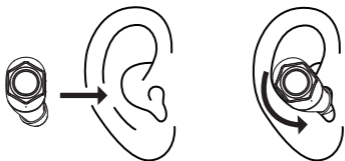

ii) Balance Eartips

The tight fit to the shape of the ear canal gives a super airtight effect, providing powerful noise cancellation and delivering the most realistic, high-resolution music without external interference.

OVERVIEW

- A** Magnetic Closure
- B** Charging Pin
- C** Charging Interface
- D** Eartips
- E** Touch Interface/ LED Indicator
- F** Microphone
- G** Type-C Input
- H** Power Indicator

CHARGING

Charging Earbuds

- ☼ White Charging
- ☼ Off Charged

Charging Battery Case

- ☼ White Flashes Charging
- ☼ White On Charged
- ☼ Green Flashes Low Battery
- ☼ Green On Charging Earbuds

Power Source

*It is recommended to use the supplied charging cable to provide the optimal charging experience

WEARING

PAIRING

Connects each other automatically.

✱ White Blue Master
Blinks

✱ White Blinks Slave

"Connected, left channel" and
"Connected, right channel" will be
heard on each earbud .

Make sure your device's Bluetooth
function is turned on