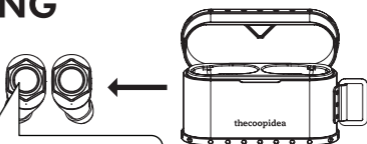

PAIRING

Connects each other automatically.

✱ White Blue ..... Master
Blinks

✱ White Blinks ..... Slave

"Connected, left channel" and
"Connected, right channel" will be
heard on each earbud .

Make sure your device's Bluetooth
function is turned on

Look for "THECOOPIDEA CARGO 02"
from the bluetooth device list and
press connect.

Indicator on Earbuds should be off
if the it is successfully paired.