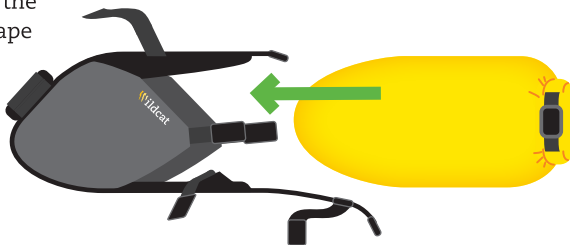

PACKING

1. Fill the bag with your gear. The type & order is not critical as the taper holds it in the correct shape for the Tiger harness

2. Roll down bag top at least 3 folds and secure the buckle

3. Fit Tiger to your bike as shown in the supplied instructions

WARRANTY

- Wildcat Gear warranties its products for material defects and workmanship for a period of 12 months from the date of purchase for the original owner.
- This warranty is valid only for goods used for their intended purpose and does not cover wear and tear sustained through normal use, nor damage incurred as a result of incorrect fitting or adjustment.
- Visit website for full details.

WILDCAT GEAR, WILDCAT and the WILDCAT logo are trade marks of Wildcat Gear.

Wildcat Gear, 10 Priory Hill, Brecon, LD3 9DH