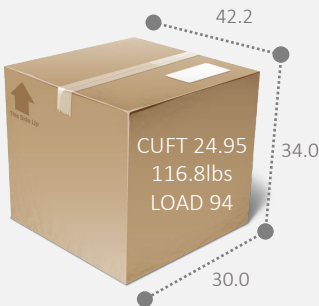

SINUOUS WIRE
SPRING +
HD FOAMS & FIBRES

400lb WEIGHT
CAPACITY

- Smooth operating power lift chair
- Heavy duty steel mechanism
- Heavy duty 400lb weight capacity
- Foam encased Sealy pocket coil with Posturepedic Technology
- Simplified handheld wired remote – (setup L/R)
- Flip arms with cupholder and USB port
- Pockets both sides
- Ergonomic seating experience
- Minimal assembly - attach seat back to base
- Origin - Vietnam