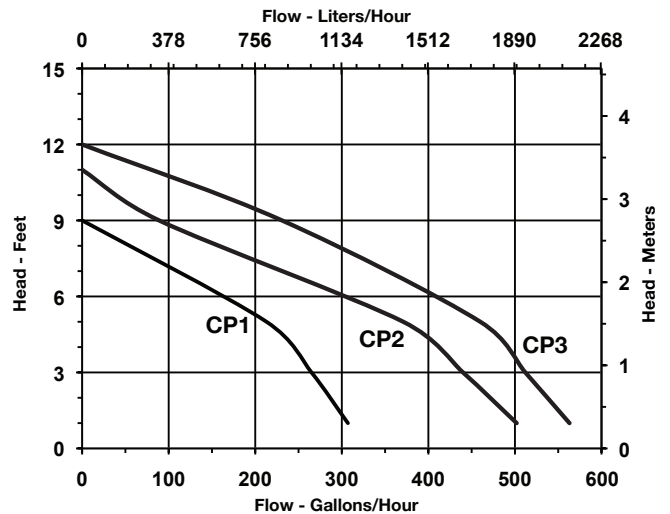

Performance Data

P.O. Box 12010
Oklahoma City, OK 73157-2010
Phone: 1.800.701.7894
Fax: 1.800.678.7867
www.LittleGiantPump.com