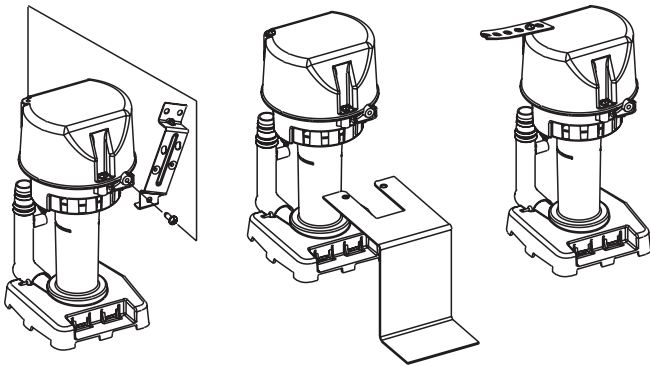

Dimensional Outlines

Specifications

Item No.	Model No.	Discharge	HP	Volts	Hertz	Amps	Watts	Performance (GPH @ Head)				Shut Off	PSI	Power Cord	Weight
								1'	3'	5'	10'				
540005	CP1-115	1/2", 5/8", 3/4"	1/70	115/127	60	.8	70	307	265	213	—	9.5	4.1	4	2.5
540015	CP1-230	1/2", 5/8", 3/4"	1/70	230	50/60	.4	70	307	265	213	—	9.5	4.1	4	2.5
541005	CP2-115	5/8", 3/4"	1/50	115	60	1.0	80	502	440	371	89	11	4.8	4	3.0
541015	CP2-230	5/8", 3/4"	1/50	230	50/60	.5	80	502	440	371	89	11	4.8	4	3.0
542005	CP3-115	5/8", 3/4"	1/30	115	60	1.1	90	563	512	460	231	12	5.2	4	3.5
542015	CP3-230	5/8", 3/4"	1/30	230	50/60	.56	90	563	512	460	231	12	5.2	4	3.5

Performance Data

P.O. Box 12010
Oklahoma City, OK 73157-2010
Phone: 1.800.701.7894
Fax: 1.800.678.7867
www.LittleGiantPump.com