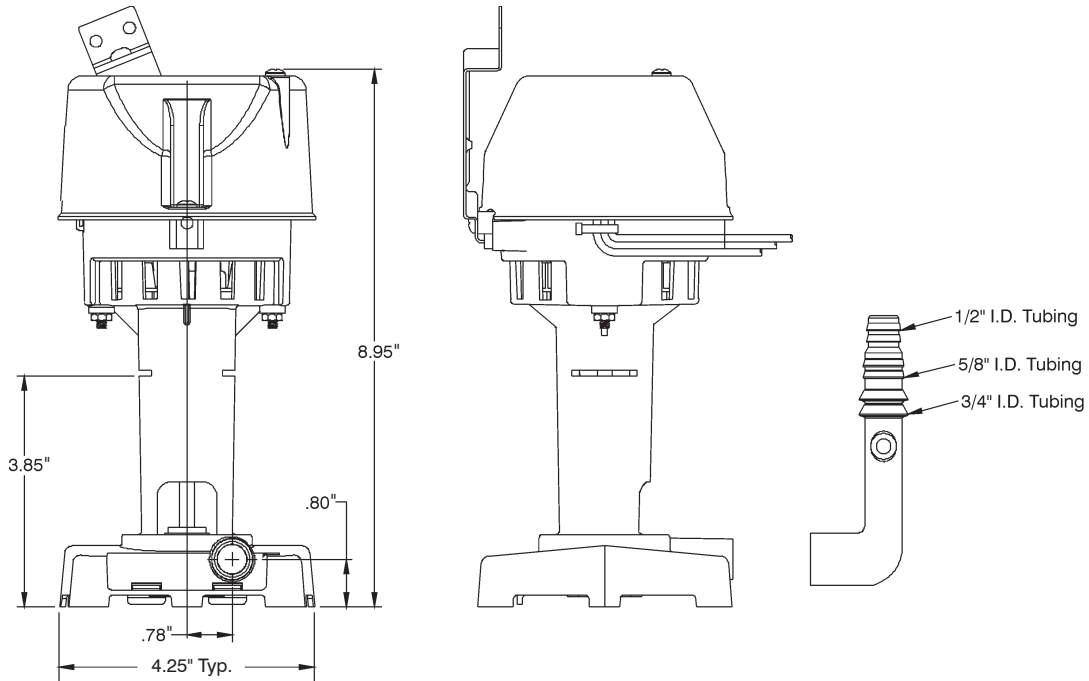

### Features

- Heavy-duty, dual copper coil, concentric fan-cooled motor
- Oversized sleeve bearings
- Moisture proof windings
- Thermally protected
- Corrosion resistant steel shaft
- Mesh inlet debris filter screen
- Removable base plate for easy cleaning
- Flame retardant housing and motor cover
- Removable and locking 90° discharge adapter with 3/8" O.D. bleed-off port
- Discharge designed for:
  - CP1: 1/2" and 5/8" tubing
  - CP2 and CP3: 5/8" and 3/4" tubing
- Low level pump down and recovery
- 3-way universal mounting configuration:
  - Top/motor cap mounting
  - Column mounting slots (use existing equipment bracket)
  - Side mounting using steel bracket (included)
- Liquid temperature up to 120 °F
- 4 ft power cord with 3-prong plug

## Dimensional Outlines

## Specifications

Item No.	Model No.	Discharge	HP	Volts	Hertz	Amps	Watts	Performance (GPH @ Head)				Shut Off	PSI	Power Cord	Weight
								1'	3'	5'	10'				
540005	CP1-115	1/2", 5/8", 3/4"	1/70	115/127	60	.8	70	307	265	213	—	9.5	4.1	4	2.5
540015	CP1-230	1/2", 5/8", 3/4"	1/70	230	50/60	.4	70	307	265	213	—	9.5	4.1	4	2.5
541005	CP2-115	5/8", 3/4"	1/50	115	60	1.0	80	502	440	371	89	11	4.8	4	3.0
541015	CP2-230	5/8", 3/4"	1/50	230	50/60	.5	80	502	440	371	89	11	4.8	4	3.0
542005	CP3-115	5/8", 3/4"	1/30	115	60	1.1	90	563	512	460	231	12	5.2	4	3.5
542015	CP3-230	5/8", 3/4"	1/30	230	50/60	.56	90	563	512	460	231	12	5.2	4	3.5