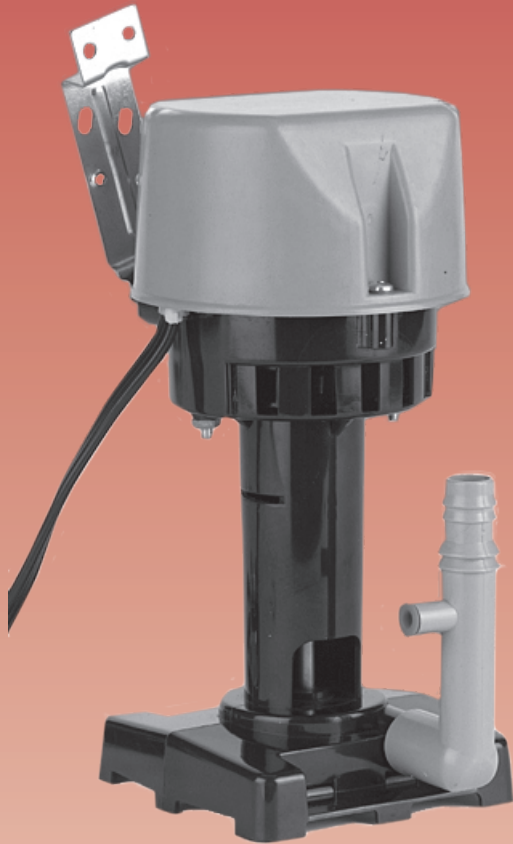

## CP Series

CP1 Series — 5,000 – 7,000 CFM  
CP2 Series — 7,500 – 15,000 CFM  
CP3 Series — 15,000 – 21,000 CFM

### Applications

- For use in evaporative coolers, sales displays, laboratories, water bath circulation and many other uses. Ideal as a universal OEM replacement pump

### Features

- Heavy-duty, dual copper coil, concentric fan-cooled motor
- Oversized sleeve bearings
- Moisture proof windings
- Thermally protected
- Corrosion resistant steel shaft
- Mesh inlet debris filter screen
- Removable base plate for easy cleaning
- Flame retardant housing and motor cover
- Removable and locking 90° discharge adapter with 3/8" O.D. bleed-off port
- Discharge designed for:
  - CP1: 1/2" and 5/8" tubing
  - CP2 and CP3: 5/8" and 3/4" tubing
- Low level pump down and recovery
- 3-way universal mounting configuration:
  - Top/motor cap mounting
  - Column mounting slots (use existing equipment bracket)
  - Side mounting using steel bracket (included)
- Liquid temperature up to 120 °F
- 4 ft power cord with 3-prong plug

### Construction

Motor: Heavy duty fan cooled  
Housing: Flame retardant thermal plastic  
Motor cover: Flame retardant thermal plastic  
Volute: Flame retardant thermal plastic  
Impeller: Polyester  
Mounting bracket: Galvanized steel