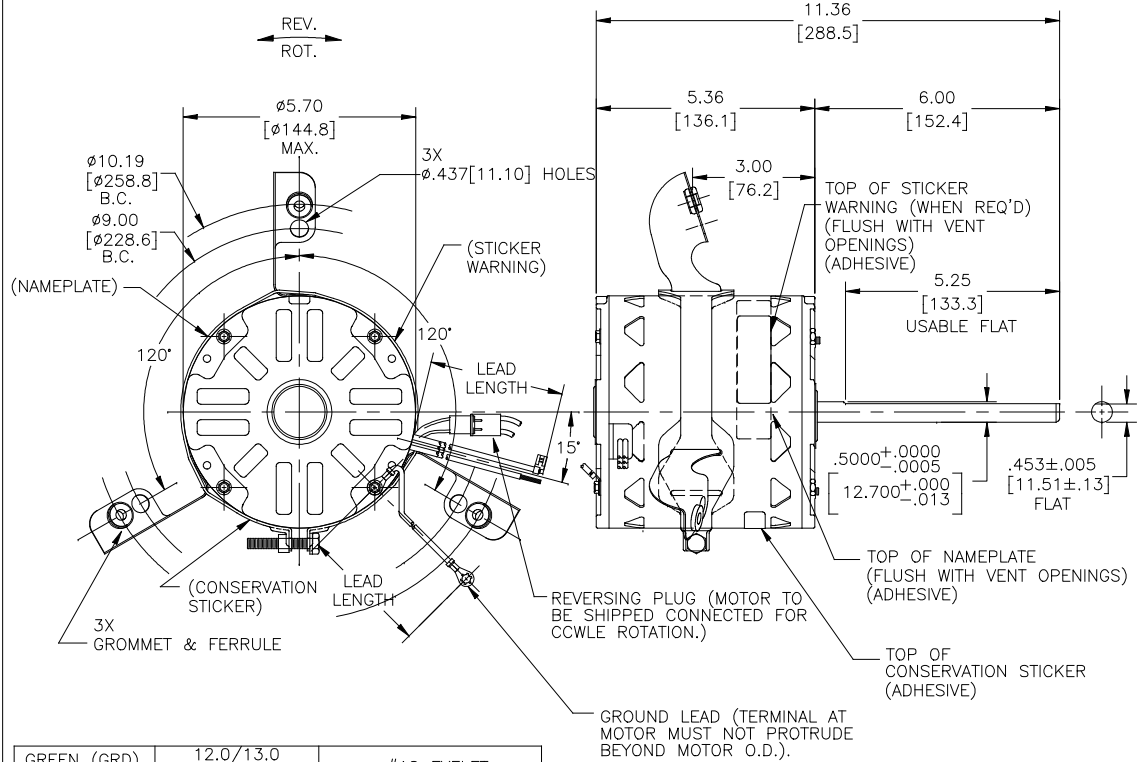

GENERAL INFORMATION:

SHAFT RUNOUT: .001[.03] T.I.R. PER INCH LENGTH OF EXTENSION.

END PLAY: .010[.25] TO .063[1.60]

BEARINGS: SLEEVE

MOUNTING POSITION: HORIZONTAL

ELECTRICAL DATA:

OVERLOAD PROTECTOR: AUTOMATIC RESET (T.I. 7AM 032)

LEADS: NO. 18 GA., .06[1.5] THK. 125°C INSUL.

REVERSING LEADS: NO. 18 GA., .03[.8] THK. 125°C INSUL.

GROUND LEAD: NO. 18 GA., .03[.8] THK., (GREEN) INSUL.

GREEN (GRD)	12.0/13.0 [305/330]	#10 EYELET
BLACK/WHITE	3.0/5.0 [76/127]	REVERSING PLUG
BROWN/WHITE	26.0/28.0 [660/711]	.25 [6.4] FLAG
BROWN	26.0/28.0 [660/711]	.25 [6.4] FLAG
YELLOW	26.0/28.0 [660/711]	.50 [12.7] SKIN
BLACK	26.0/28.0 [660/711]	.50 [12.7] SKIN
BLUE	26.0/28.0 [660/711]	.50 [12.7] SKIN
RED	26.0/28.0 [660/711]	.50 [12.7] SKIN
ORANGE	26.0/28.0 [660/711]	.50 [12.7] SKIN
COLOR	LENGTH	TERMINAL OR STRIP LENGTH

NOTE:
1. DISTRIBUTION PART NUMBER: FML1076V1.
GRAINGER PART NUMBER: 4MB40.

MAIN FRAME - OLE	OPEN
END FRAME - OLE	OPEN
MAIN FRAME - LE	OPEN
END FRAME - LE	OPEN

CUSTOMER	DISTRIBUTION SERVICE

SEE NOTE 1

NAMEPLATE DATA: EXTERNAL CONNECTION DIAGRAM

MODEL NO.: F48V36A01
CUST. P/N: [ ]
HP: 3/4
ROT.: REVERSIBLE
RPM: 1075/4 SPD.
TYPE: UF
FRAME: 48Y
VOLTS: 115
PH: 1
AMPS: 10.9
HZ: 60/50
INS.: A
AMB.: 50° C
DUTY: AIR OVER
CAP.: 15 MFD/370 V
ENCL: OPEN
UL LOGO
CSA LOGO
THERMALLY PROTECTED

SEP. CAP.

BROWN
BRN/WHT

YELLOW

BLACK HI
BLUE M-HI
RED M-LO
ORANGE LO

ROTATION

BLACK WHITE
WHITE BLACK

CCWLE

BLACK WHITE
WHITE BLACK

CWLE

PERFORMANCE CURVE NO.	TORQUE @1075 RPM (25°C)	APPROVED SAMPLE	UL COMPONENT		CSA	
C32356	77.0 OZ. FT.	0442708C	FILE #	CCN #	FILE #	CLASS #
			E46412	PRGY2	LR43341	4211-01

DRAWN BY: DZ	DATE: 02-21-2011	APPROVED BY: DZ	DATE: 02-21-2011	PROCESS/FINISH: -	THIRD ANGLE PROJECTION
ENCLOSURE		CUSTOMER		DISTRIBUTION SERVICE	
DRAWING NO: F48V36A01			SHEET 1		

Regal Beloit America, Inc.
MODEL-RFHP-48FR
OUTLINE