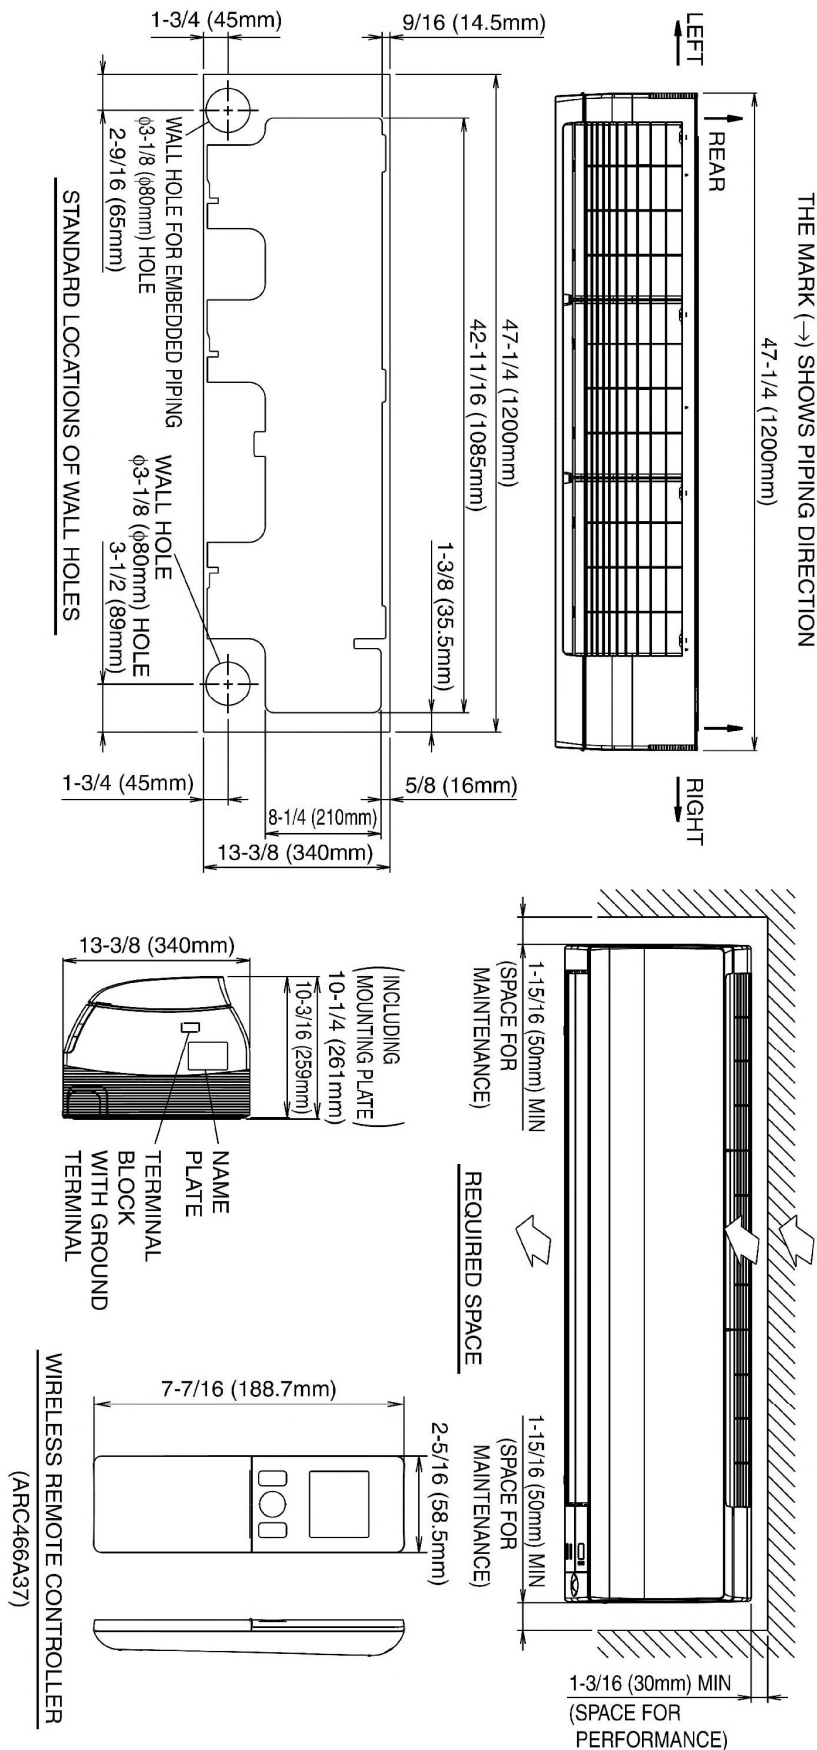

FTX36NVJU Dimensional Data

Daikin North America LLC 5151 San Felipe, Suite 500 Houston, TX 77056

(Daikin's products are subject to continuous improvements. Daikin reserves the right to modify product design, specifications and information in this data sheet without notice and without incurring any obligations)