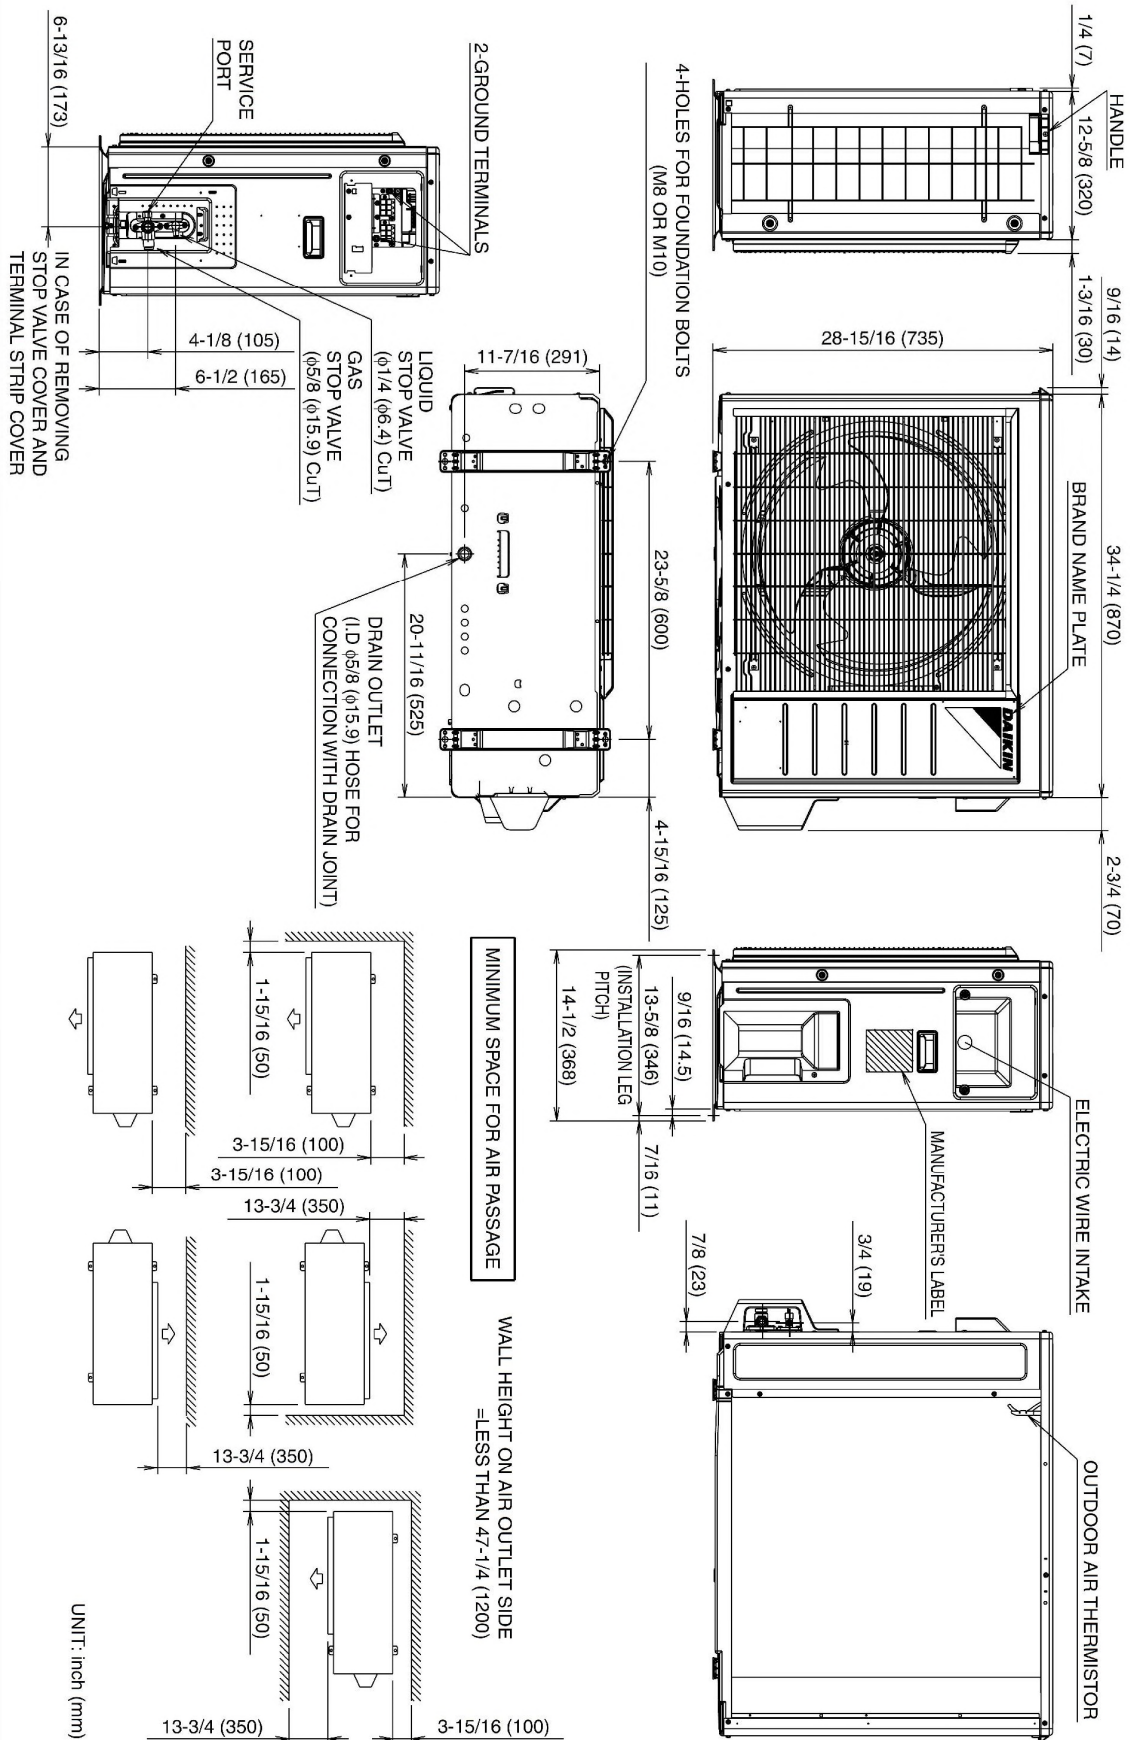

RK36NMVJU Dimensional Data

Daikin North America LLC 5151 San Felipe, Suite 500 Houston, TX 77056

(Daikin's products are subject to continuous improvements. Daikin reserves the right to modify product design, specifications and information in this data sheet without notice and without incurring any obligations)