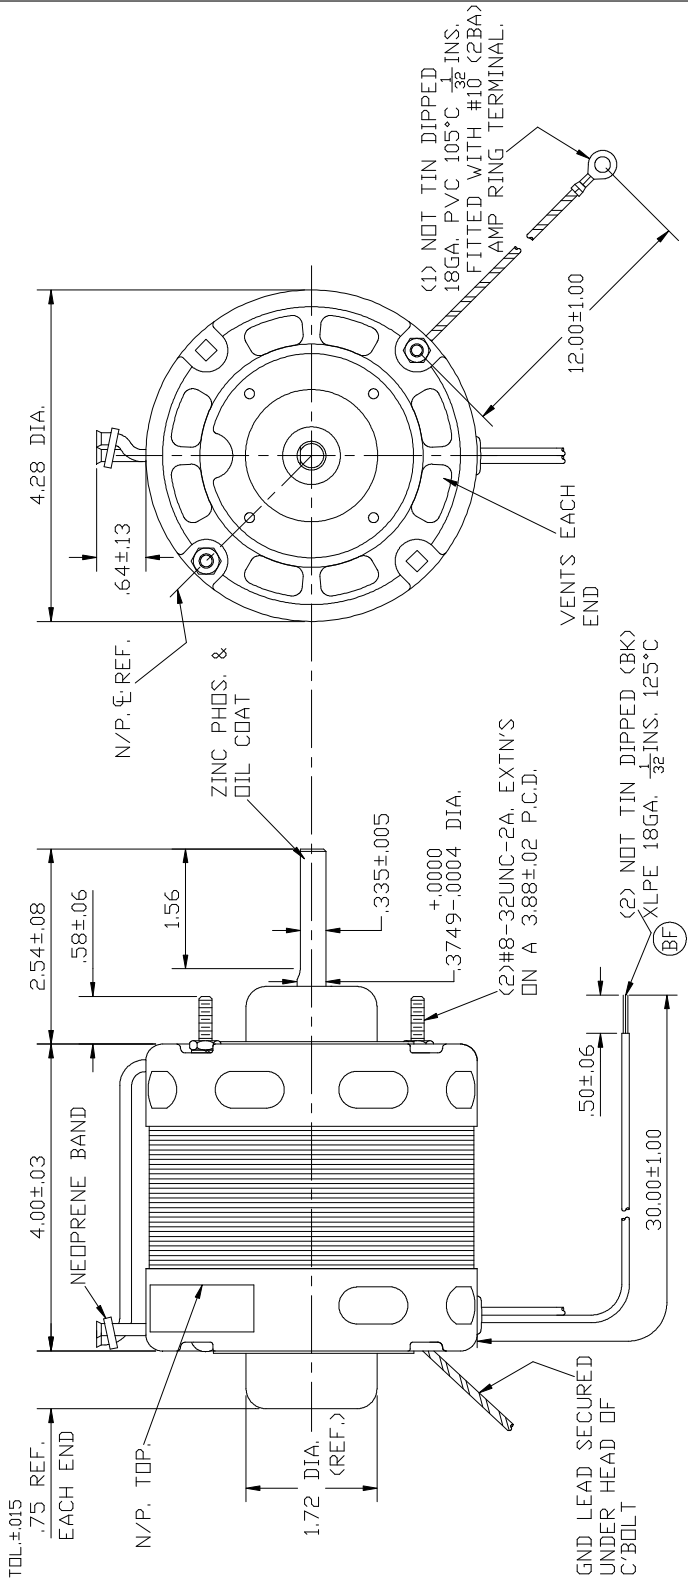

Uncontrolled Copy

PROPRIETARY INFORMATION NOTICE:
THIS DOCUMENT IS AND CONTAINS CONFIDENTIAL, TRADE SECRET, INFORMATION OF THE COMPANY AND REMAINS THE PROPERTY OF THE COMPANY AND IS TO BE RETURNED UPON REQUEST. NEITHER IT NOR THE INFORMATION IT CONTAINS MAY BE REPRODUCED OR DISCLOSED TO PERSONS NOT HAVING A NEED-TO-KNOW CONSISTENT WITH THE PURPOSE OF THE LOAN OF THE DOCUMENT.

THIRD ANGLE PROJECTION

CA3J762N#

STOCK NO.: 85

CUSTOMER IS SOLELY RESPONSIBLE FOR MOTOR PERFORMANCE AND SUITABILITY IN APPLICATIONS FOR CUSTOMER'S USES.

ENDPLAY .04 MAX.

ALL DIMENSIONS IN INCHES UNLESS STATED.

ELEC. AS SAMPLE P03169

REGAL - LAVERGNE

ISSUE 'BJ' 16 JUL 12

ROTATION CWLE-CWSE

NAMEPLATE DATA:

Century **CE** **RAJ** E46412

SER DDDYYGB-sorium-J762 MOD CA3J762N# STOCK No 85
115V 60HZ 4.0A 1/10HP 850RPM 1PH
CONT A.O.

↑
THERMALLY PROTECTED. MADE IN UK. WARRANTY VOID IF REMOVED