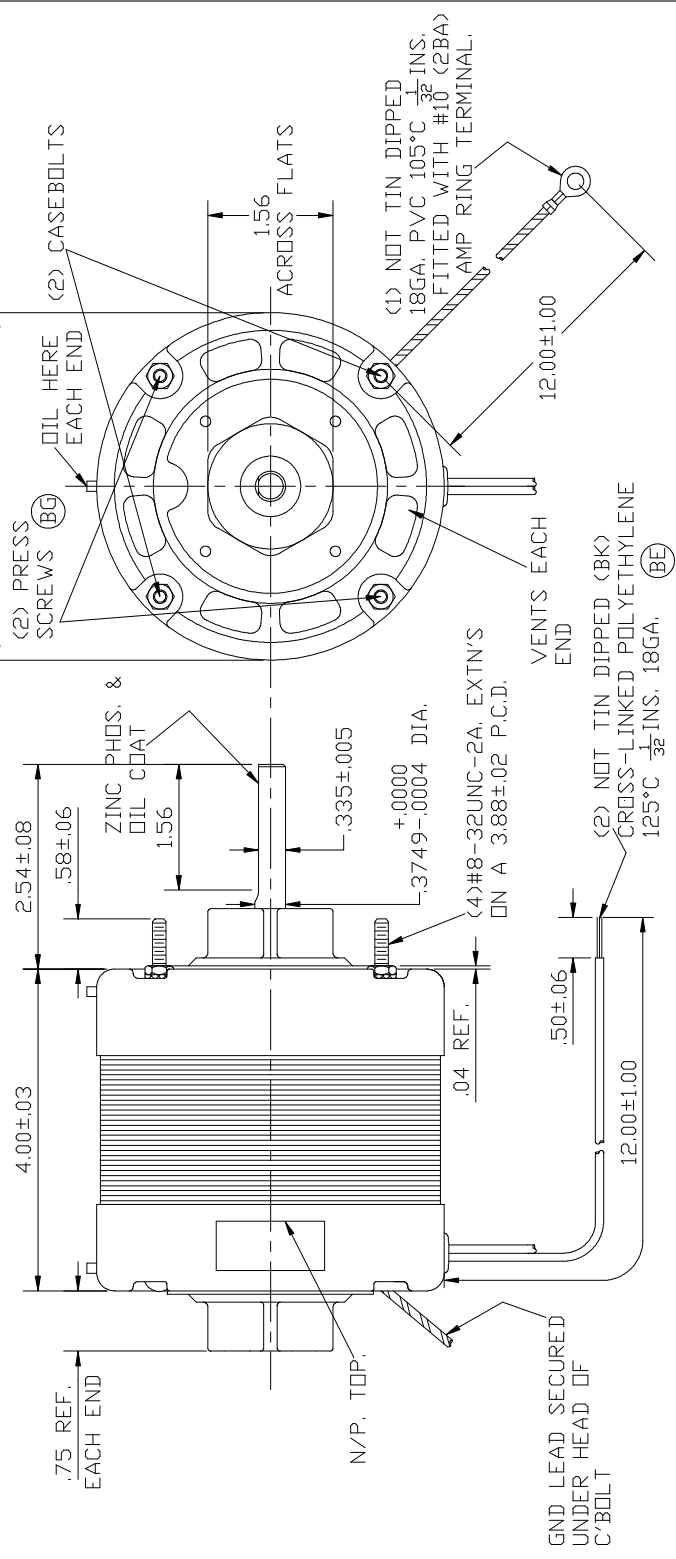

Uncontrolled Copy

PROPRIETARY INFORMATION NOTICE:
THIS DOCUMENT IS AND CONTAINS CONFIDENTIAL, TRADE SECRET, INFORMATION OF THE COMPANY AND REMAINS THE PROPERTY OF THE COMPANY AND IS TO BE RETURNED UPON REQUEST. NEITHER IT NOR THE INFORMATION IT CONTAINS MAY BE REPRODUCED OR DISCLOSED TO PERSONS NOT HAVING A NEED-TO-KNOW CONSISTENT WITH THE PURPOSE OF THE LOAN OF THE DOCUMENT.

THIRD ANGLE PROJECTION

CA3J636N#

STOCK NO.: 50

CUSTOMER IS SOLELY RESPONSIBLE FOR MOTOR PERFORMANCE AND SUITABILITY IN APPLICATIONS FOR CUSTOMER'S USES.

ENDPLAY .04 MAX.

TOL ±.015

ALL DIMENSIONS IN INCHES UNLESS STATED.

ELEC. AS SAMPLE P03168

REGAL - LAVERGNE

ISSUE 'BL' 18 JUL 12

ROTATION CCWLE - CWSE

NAMEPLATE DATA:

E46412

SER DDDYYGB-sonum-J636 MOD CA3J636N# STOCK No 50
115V 60HZ 2.5A 1/15HP 1050RPM 1PH
CONT A.O.

THERMALLY PROTECTED. MADE IN UK. WARRANTY VOID IF REMOVED