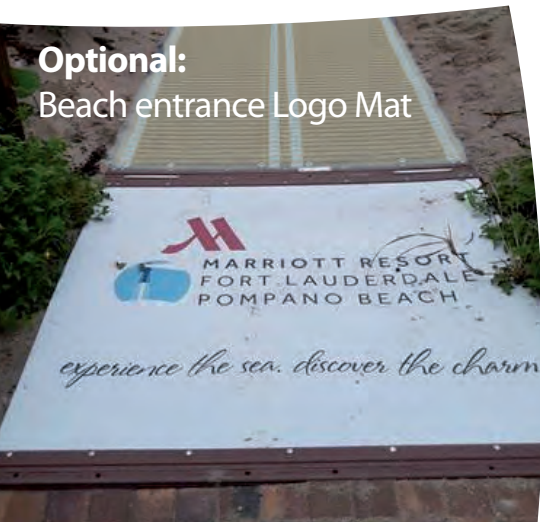

Dimensions:

- widths: 3.25', 5' & 6.5' (1m, 1,53m & 1,98m)
- lengths: 16.5', 33', 50' & 100' (5m, 10m, 15.2m, 30m)

Customized: please contact us info@mobi-mat.com

Color: Wood-like

Optional: Logo mat & Enlighted mat

Optional:
Beach entrance Logo Mat

Optional: Enlighted mat