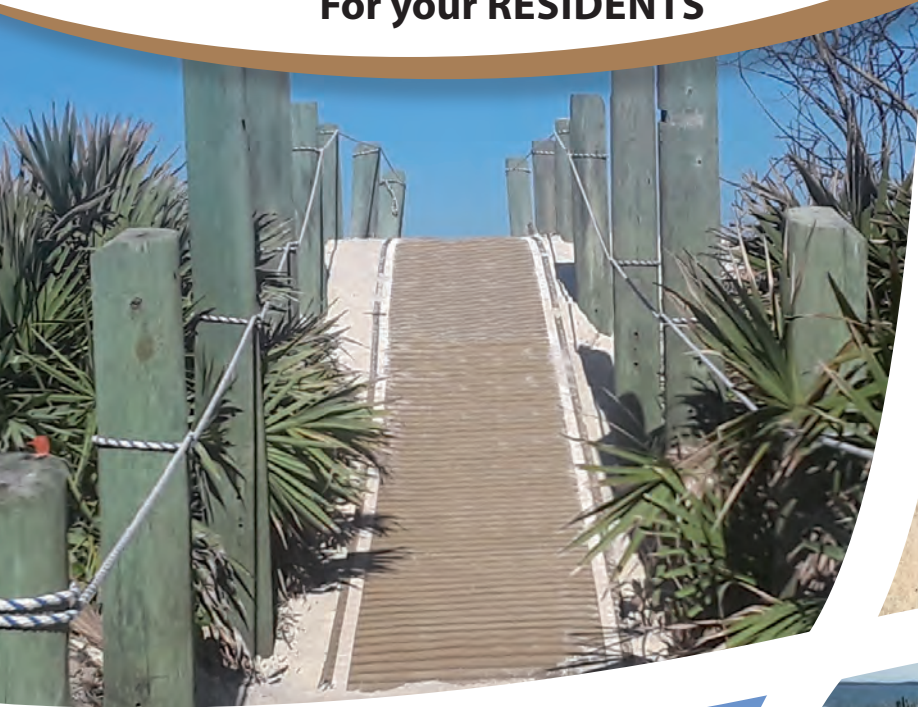

WOOD-LIKE RecPath™

Helping You Create a
COMFORTABLE BEACH EXPERIENCE
For your **RESIDENTS**