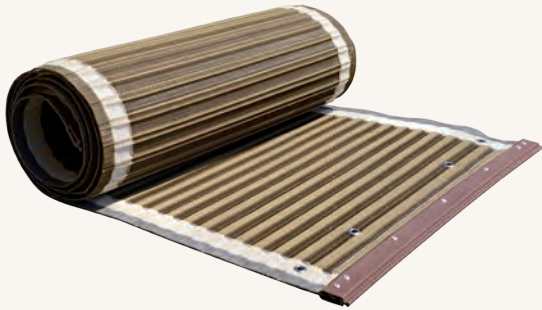

WOOD-LIKE RecPath™

Helping You Create a
COMFORTABLE BEACH EXPERIENCE
For your **RESIDENTS**

DESCHAMPS MATS SYSTEMS INC.

218 Little Falls Road, Unit 12
Cedar Grove NJ 07009, USA

☎ : + 1 973 928 3040

✉ : info@mobi-mat.com

www.mobi-mat.com

- [mobimat.access](#)
- [MobiMatUS](#)
- [recpath Mobi-Mat](#)
- [company/deschamps](#)

RECPATH™ ROLLOUT PATHWAY

- Aesthetical wood-like surfacing
- Comfortable walking & rolling experience 
- Safe, cannot rot, splinter or fade
- 3-D design keeps cooler than wood in warm weather
- 100% recycled & recyclable
- Durable Portable Walkway
- Over 10 years service life
- Lightweight and easy installation
- Low maintenance

Dimensions:

- widths: 3.25', 5' & 6.5' (1m, 1,53m & 1,98m)
- lengths: 16.5', 33', 50' & 100' (5m, 10m, 15.2m, 30m)

Customized: please contact us info@mobi-mat.com

Color: Wood-like

Optional: Logo mat & Enlighted mat