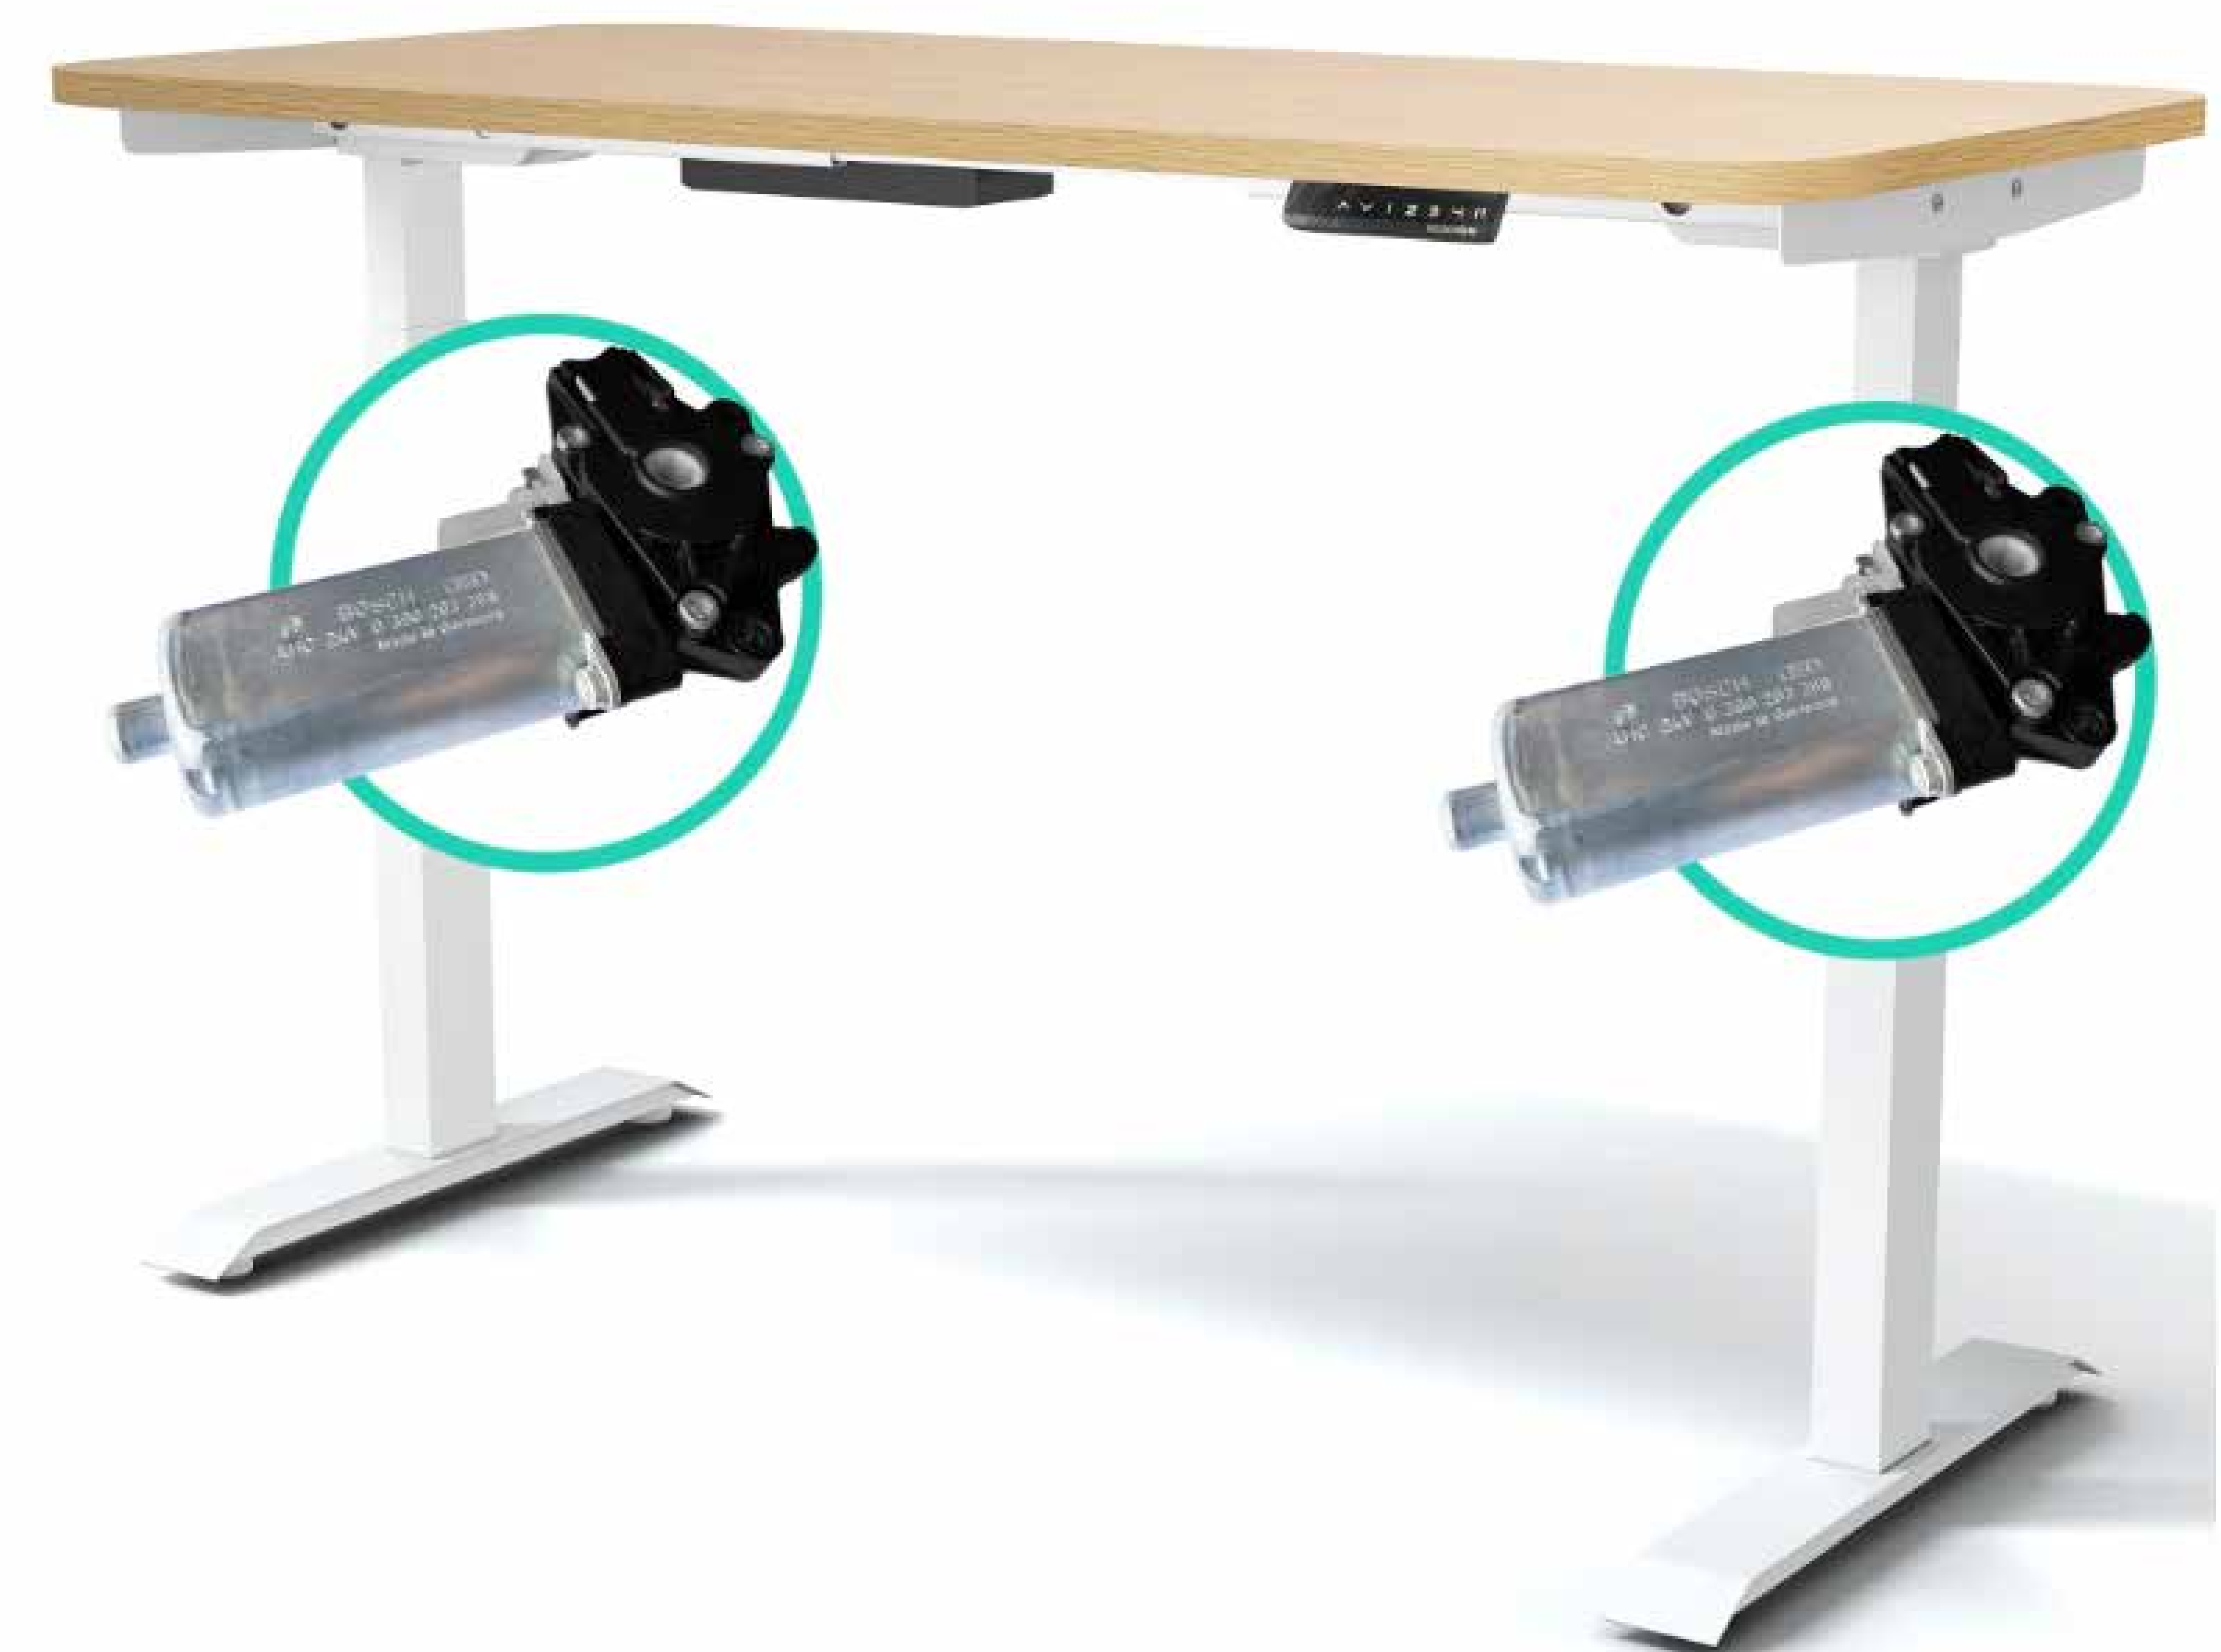

Our Motion Series standing desk is the only market option engineered with the widely known reliable Bosch Motors. Manufactured in Germany, these motors are designed to last over 50,000 cycles while offering superior lifting capacity. Combined with our three-segment reinforced steel frame, this desk can accommodate users from a sitting height of 2" to a standing height of 7". Most importantly, this desk is backed up by our 8-year warranty.

Powerful German Bosch Dual Motors

Our standing desk is the only one engineered with reliable and widely known Bosch motors. The frame is made from reinforced steel with longevity in mind, and it is backed by an 8-year warranty.