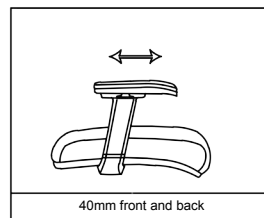

# ASSEMBLY INSTRUCTION

BEFORE ASSEMBLY THIS PRODUCT,  
PLEASE READ THIS INSTRUCTIONS CAREFULLY

<b>A</b> 	<b>B</b> 	<b>Cx5</b> 	<b>D</b> 	<b>I x5+1 (M8*40MM)</b> 	<b>N x6+1 (Ø6X14X1.2MM)</b> 
<b>E</b> 	<b>F</b> 	<b>G</b> 	<b>H</b> 	<b>J x2+1 (M6*25MM)</b> 	<b>O x7+1 (Ø8X17X1.5MM)</b> 
				<b>K x6+1 (M6*35MM)</b> 	<b>P x7+1 (M8)</b> 
				<b>L x2+1 (M8*30MM)</b> 	
				<b>Mx1</b> 	

**FUNCTION SHOW**

**WARNING**  
 FAILURE TO FOLLOW THESE INSTRUCTIONS MAY RESULT IN SERIOUS INJURY

1. THIS PRODUCT IS DESIGNED FOR SEATING ONLY. DO NOT STAND ON THIS PRODUCT. DO NOT USE IT AS A STEP LADDER.
2. DO NOT USE THIS PRODUCT UNLESS ALL BOLTS AND PARTS ARE FIRMLY TIGHTENED.
3. IF ANY PARTS ARE MISSING, DAMAGED OR WORN, STOP USING THIS PRODUCT. REPAIR THE PRODUCT WITH MANUFACTURER'S SUPPLIED PARTS.
4. DO NOT SIT ON THE ARMREST OF THIS PRODUCT.
5. THIS PRODUCT IS DESIGNED FOR SITTING ONE PERSON AT A TIME.
6. CHILDREN UNDER THE AGE OF 10, PLEASE USE UNDER ADULT GUARDIANSHIP POWDER.

Lift the backrest up to raise the height of the backrest

Stretch the lower part of the backrest forward, the height of the backrest will return to its original position