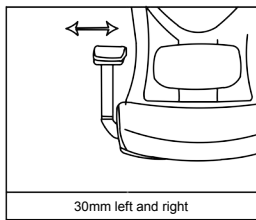

# ASSEMBLY INSTRUCTION

BEFORE ASSEMBLY THIS PRODUCT,  
PLEASE READ THIS INSTRUCTIONS CAREFULLY

<b>A</b> 	<b>B</b> 	<b>Cx5</b> 	<b>D</b> 	<b>I x5+1 (M8*40MM)</b> 	<b>N x6+1 (Ø6X14X1.2MM)</b> 
<b>E</b> 	<b>F</b> 	<b>G</b> 	<b>H</b> 	<b>J x2+1 (M6*25MM)</b> 	<b>O x7+1 (Ø8X17X1.5MM)</b> 
				<b>K x6+1 (M6*35MM)</b> 	<b>P x7+1 (M8)</b> 
				<b>L x2+1 (M8*30MM)</b> 	
				<b>Mx1</b> 	

Lift the backrest up to raise the height of the backrest

Stretch the lower part of the backrest forward, the height of the backrest will return to its original position