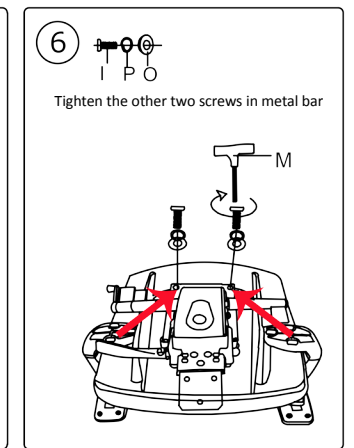

# ASSEMBLY INSTRUCTION

BEFORE ASSEMBLY THIS PRODUCT,  
PLEASE READ THIS INSTRUCTIONS CAREFULLY

<b>A</b> 	<b>B</b> 	<b>Cx5</b> 	<b>D</b> 	<b>I x5+1 (M8*40MM)</b> 	<b>N x6+1 (Ø6X14X1.2MM)</b> 
<b>E</b> 	<b>F</b> 	<b>G</b> 	<b>H</b> 	<b>J x2+1 (M6*25MM)</b> 	<b>O x7+1 (Ø8X17X1.5MM)</b> 
				<b>K x6+1 (M6*35MM)</b> 	<b>P x7+1 (M8)</b> 
				<b>L x2+1 (M8*30MM)</b> 	
				<b>Mx1</b> 	

**FUNCTION SHOW**

**WARNING**  
 FAILURE TO FOLLOW THESE INSTRUCTIONS MAY RESULT IN SERIOUS INJURY

1. THIS PRODUCT IS DESIGNED FOR SEATING ONLY. DO NOT STAND ON THIS PRODUCT. DO NOT USE IT AS A STEP LADDER.
2. DO NOT USE THIS PRODUCT UNLESS ALL BOLTS AND PARTS ARE FIRMLY TIGHTENED.
3. IF ANY PARTS ARE MISSING, DAMAGED OR WORN, STOP USING THIS PRODUCT. REPAIR THE PRODUCT WITH MANUFACTURER'S SUPPLIED PARTS.
4. DO NOT SIT ON THE ARMREST OF THIS PRODUCT.
5. THIS PRODUCT IS DESIGNED FOR SITTING ONE PERSON AT A TIME.
6. CHILDREN UNDER THE AGE OF 10, PLEASE USE UNDER ADULT GUARDIANSHIP POWDER.