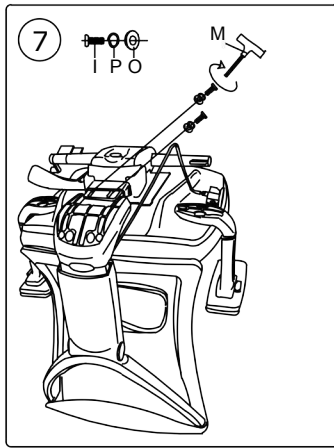

# ASSEMBLY INSTRUCTION

BEFORE ASSEMBLY THIS PRODUCT,  
PLEASE READ THIS INSTRUCTIONS CAREFULLY

<b>A</b> 	<b>B</b> 	<b>Cx5</b> 	<b>D</b> 	<b>I x5+1 (M8*40MM)</b> 	<b>N x6+1 (Ø6X14X1.2MM)</b> 
<b>E</b> 	<b>F</b> 	<b>G</b> 	<b>H</b> 	<b>J x2+1 (M6*25MM)</b> 	<b>O x7+1 (Ø8X17X1.5MM)</b> 
				<b>K x6+1 (M6*35MM)</b> 	<b>P x7+1 (M8)</b> 
				<b>L x2+1 (M8*30MM)</b> 	
				<b>Mx1</b> 	

**FUNCTION SHOW**

**WARNING**  
 FAILURE TO FOLLOW THESE INSTRUCTIONS MAY RESULT IN SERIOUS INJURY

1. THIS PRODUCT IS DESIGNED FOR SEATING ONLY. DO NOT STAND ON THIS PRODUCT. DO NOT USE IT AS A STEP LADDER.
2. DO NOT USE THIS PRODUCT UNLESS ALL BOLTS AND PARTS ARE FIRMLY TIGHTENED.
3. IF ANY PARTS ARE MISSING, DAMAGED OR WORN, STOP USING THIS PRODUCT. REPAIR THE PRODUCT WITH MANUFACTURER'S SUPPLIED PARTS.
4. DO NOT SIT ON THE ARMREST OF THIS PRODUCT.
5. THIS PRODUCT IS DESIGNED FOR SITTING ONE PERSON AT A TIME.
6. CHILDREN UNDER THE AGE OF 10, PLEASE USE UNDER ADULT GUARDIANSHIP POWDER.

Lift the backrest up to raise the height of the backrest

Stretch the lower part of the backrest forward, the height of the backrest will return to its original position