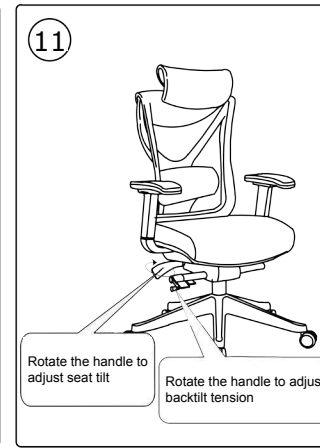

# ASSEMBLY INSTRUCTION

BEFORE ASSEMBLY THIS PRODUCT,  
PLEASE READ THIS INSTRUCTIONS CAREFULLY

<b>A</b> 	<b>B</b> 	<b>Cx5</b> 	<b>D</b> 	<b>I x5+1 (M8*40MM)</b> 	<b>N x6+1 (Ø6X14X1.2MM)</b> 
<b>E</b> 	<b>F</b> 	<b>G</b> 	<b>H</b> 	<b>J x2+1 (M6*25MM)</b> 	<b>O x7+1 (Ø8X17X1.5MM)</b> 
				<b>K x6+1 (M6*35MM)</b> 	<b>P x7+1 (M8)</b> 
				<b>L x2+1 (M8*30MM)</b> 	
				<b>Mx1</b> 	

**FUNCTION SHOW**

**WARNING**  
 FAILURE TO FOLLOW THESE INSTRUCTIONS MAY RESULT IN SERIOUS INJURY

1. THIS PRODUCT IS DESIGNED FOR SEATING ONLY. DO NOT STAND ON THIS PRODUCT. DO NOT USE IT AS A STEP LADDER.
2. DO NOT USE THIS PRODUCT UNLESS ALL BOLTS AND PARTS ARE FIRMLY TIGHTENED.
3. IF ANY PARTS ARE MISSING, DAMAGED OR WORN, STOP USING THIS PRODUCT. REPAIR THE PRODUCT WITH MANUFACTURER'S SUPPLIED PARTS.
4. DO NOT SIT ON THE ARMREST OF THIS PRODUCT.
5. THIS PRODUCT IS DESIGNED FOR SITTING ONE PERSON AT A TIME.
6. CHILDREN UNDER THE AGE OF 10, PLEASE USE UNDER ADULT GUARDIANSHIP POWDER.

Lift the backrest up to raise the height of the backrest

Stretch the lower part of the backrest forward, the height of the backrest will return to its original position