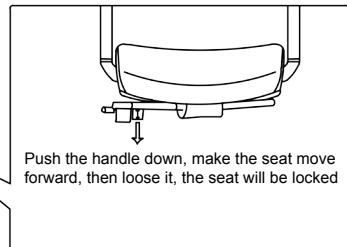

# ASSEMBLY INSTRUCTION

BEFORE ASSEMBLY THIS PRODUCT,  
PLEASE READ THIS INSTRUCTIONS CAREFULLY

<b>A</b> 	<b>B</b> 	<b>Cx5</b> 	<b>D</b> 	<b>I x5+1 (M8*40MM)</b> 	<b>N x6+1 (Ø6X14X1.2MM)</b> 
<b>E</b> 	<b>F</b> 	<b>G</b> 	<b>H</b> 	<b>J x2+1 (M6*25MM)</b> 	<b>O x7+1 (Ø8X17X1.5MM)</b> 
				<b>K x6+1 (M6*35MM)</b> 	<b>P x7+1 (M8)</b> 
				<b>L x2+1 (M8*30MM)</b> 	
				<b>Mx1</b> 	

**FUNCTION SHOW**

**WARNING**  
 FAILURE TO FOLLOW THESE INSTRUCTIONS MAY RESULT IN SERIOUS INJURY

1. THIS PRODUCT IS DESIGNED FOR SEATING ONLY. DO NOT STAND ON THIS PRODUCT. DO NOT USE IT AS A STEP LADDER.
2. DO NOT USE THIS PRODUCT UNLESS ALL BOLTS AND PARTS ARE FIRMLY TIGHTENED.
3. IF ANY PARTS ARE MISSING, DAMAGED OR WORN, STOP USING THIS PRODUCT. REPAIR THE PRODUCT WITH MANUFACTURER'S SUPPLIED PARTS.
4. DO NOT SIT ON THE ARMREST OF THIS PRODUCT.
5. THIS PRODUCT IS DESIGNED FOR SITTING ONE PERSON AT A TIME.
6. CHILDREN UNDER THE AGE OF 10, PLEASE USE UNDER ADULT GUARDIANSHIP POWDER.

Lift the backrest up to raise the height of the backrest

Stretch the lower part of the backrest forward, the height of the backrest will return to its original position