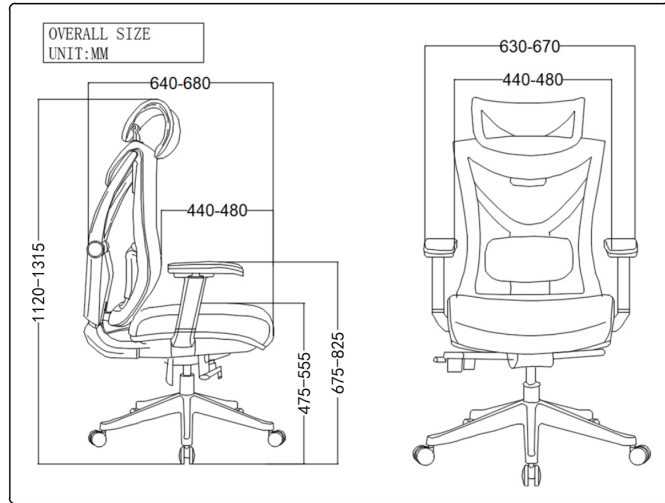

# ASSEMBLY INSTRUCTION

BEFORE ASSEMBLY THIS PRODUCT,  
PLEASE READ THIS INSTRUCTIONS CAREFULLY

<b>A</b> 	<b>B</b> 	<b>Cx5</b> 	<b>D</b> 	<b>I x5+1 (M8*40MM)</b> 	<b>N x6+1 (Ø6X14X1.2MM)</b> 
<b>E</b> 	<b>F</b> 	<b>G</b> 	<b>H</b> 	<b>J x2+1 (M6*25MM)</b> 	<b>O x7+1 (Ø8X17X1.5MM)</b> 
				<b>K x6+1 (M6*35MM)</b> 	<b>P x7+1 (M8)</b> 
				<b>L x2+1 (M8*30MM)</b> 	
				<b>Mx1</b> 	

**FUNCTION SHOW**

**WARNING**  
 FAILURE TO FOLLOW THESE INSTRUCTIONS MAY RESULT IN SERIOUS INJURY

1. THIS PRODUCT IS DESIGNED FOR SEATING ONLY. DO NOT STAND ON THIS PRODUCT. DO NOT USE IT AS A STEP LADDER.
2. DO NOT USE THIS PRODUCT UNLESS ALL BOLTS AND PARTS ARE FIRMLY TIGHTENED.
3. IF ANY PARTS ARE MISSING, DAMAGED OR WORN, STOP USING THIS PRODUCT. REPAIR THE PRODUCT WITH MANUFACTURER'S SUPPLIED PARTS.
4. DO NOT SIT ON THE ARMREST OF THIS PRODUCT.
5. THIS PRODUCT IS DESIGNED FOR SITTING ONE PERSON AT A TIME.
6. CHILDREN UNDER THE AGE OF 10, PLEASE USE UNDER ADULT GUARDIANSHIP POWDER.

Lift the backrest up to raise the height of the backrest

Stretch the lower part of the backrest forward, the height of the backrest will return to its original position