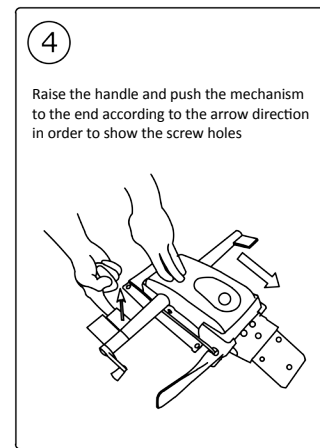

# ASSEMBLY INSTRUCTION

BEFORE ASSEMBLY THIS PRODUCT,  
PLEASE READ THIS INSTRUCTIONS CAREFULLY

<b>A</b> 	<b>B</b> 	<b>Cx5</b> 	<b>D</b> 	<b>I x5+1 (M8*40MM)</b> 	<b>N x6+1 (Ø6X14X1.2MM)</b> 
<b>E</b> 	<b>F</b> 	<b>G</b> 	<b>H</b> 	<b>J x2+1 (M6*25MM)</b> 	<b>O x7+1 (Ø8X17X1.5MM)</b> 
				<b>K x6+1 (M6*35MM)</b> 	<b>P x7+1 (M8)</b> 
				<b>L x2+1 (M8*30MM)</b> 	
				<b>Mx1</b> 	

**FUNCTION SHOW**

**WARNING**  
 FAILURE TO FOLLOW THESE INSTRUCTIONS MAY RESULT IN SERIOUS INJURY

1. THIS PRODUCT IS DESIGNED FOR SEATING ONLY. DO NOT STAND ON THIS PRODUCT. DO NOT USE IT AS A STEP LADDER.
2. DO NOT USE THIS PRODUCT UNLESS ALL BOLTS AND PARTS ARE FIRMLY TIGHTENED.
3. IF ANY PARTS ARE MISSING, DAMAGED OR WORN, STOP USING THIS PRODUCT. REPAIR THE PRODUCT WITH MANUFACTURER'S SUPPLIED PARTS.
4. DO NOT SIT ON THE ARMREST OF THIS PRODUCT.
5. THIS PRODUCT IS DESIGNED FOR SITTING ONE PERSON AT A TIME.
6. CHILDREN UNDER THE AGE OF 10, PLEASE USE UNDER ADULT GUARDIANSHIP POWDER.

Lift the backrest up to raise the height of the backrest

Stretch the lower part of the backrest forward, the height of the backrest will return to its original position