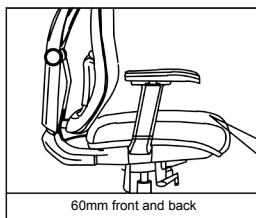

# ASSEMBLY INSTRUCTION

BEFORE ASSEMBLY THIS PRODUCT,  
PLEASE READ THIS INSTRUCTIONS CAREFULLY

<b>A</b> 	<b>B</b> 	<b>Cx5</b> 	<b>D</b> 	<b>I x5+1 (M8*40MM)</b> 	<b>N x6+1 (Ø6X14X1.2MM)</b> 
<b>E</b> 	<b>F</b> 	<b>G</b> 	<b>H</b> 	<b>J x2+1 (M6*25MM)</b> 	<b>O x7+1 (Ø8X17X1.5MM)</b> 
				<b>K x6+1 (M6*35MM)</b> 	<b>P x7+1 (M8)</b> 
				<b>L x2+1 (M8*30MM)</b> 	
				<b>Mx1</b> 	

**FUNCTION SHOW**

**WARNING**  
 FAILURE TO FOLLOW THESE INSTRUCTIONS MAY RESULT IN SERIOUS INJURY

1. THIS PRODUCT IS DESIGNED FOR SEATING ONLY. DO NOT STAND ON THIS PRODUCT. DO NOT USE IT AS A STEP LADDER.
2. DO NOT USE THIS PRODUCT UNLESS ALL BOLTS AND PARTS ARE FIRMLY TIGHTENED.
3. IF ANY PARTS ARE MISSING, DAMAGED OR WORN, STOP USING THIS PRODUCT. REPAIR THE PRODUCT WITH MANUFACTURER'S SUPPLIED PARTS.
4. DO NOT SIT ON THE ARMREST OF THIS PRODUCT.
5. THIS PRODUCT IS DESIGNED FOR SITTING ONE PERSON AT A TIME.
6. CHILDREN UNDER THE AGE OF 10, PLEASE USE UNDER ADULT GUARDIANSHIP POWDER.

Lift the backrest up to raise the height of the backrest

Stretch the lower part of the backrest forward, the height of the backrest will return to its original position