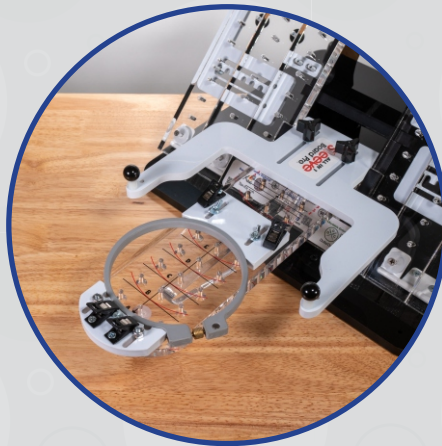

5in1

Sleeve's