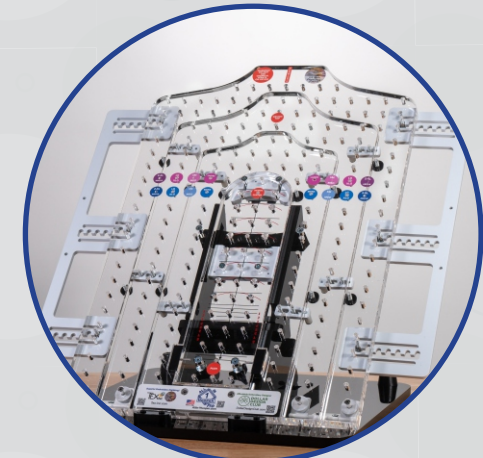

Adults

www.Allin1Hooper.com