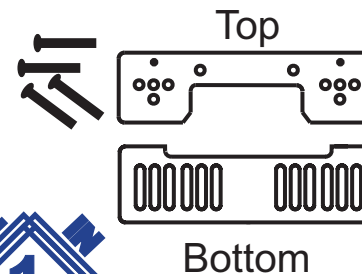

Leveler Pro is a quick change for hoop sizes & works with small round square, oval & magnetic tubular hoops. Works with all brands.

LevPro Parts Guide

Quick Change for Small Tubular Hoops

www.Allin1Hooper.com

Magnetic Brkts LevPro & LevPro XL

Works with Small & Large Magnetic Hoops

Replace top & bottom bracket on LevPro for small hoops

Mount brackets directly to device or onto LevPro XL for Large Hoops

www.Allin1Hooper.com