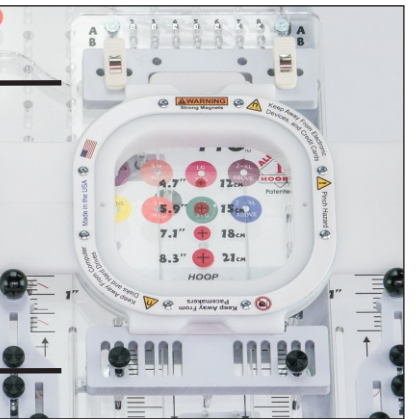

Leveler Pro XL is a quick change for hoop sizes & works with Large, round, square, & magnetic tubular hoops. Works with all Brands.

LevPro XL Parts Guide

Quick Change for Large Tubular Hoops

Leveler Pro XL is now available online at www.Allin1Hooper.com

Magnetic Brkts LevPro & LevPro XL

Works with Small & Large Magnetic Hoops

Replace top & bottom bracket on LevPro for small hoops

Mount brackets directly to device or onto LevPro XL for Large Hoops

Sleeve Board Pro is a quick change for hoop sizes & works with small, round, square & magnetic tubular hoops. Works with all Brands.