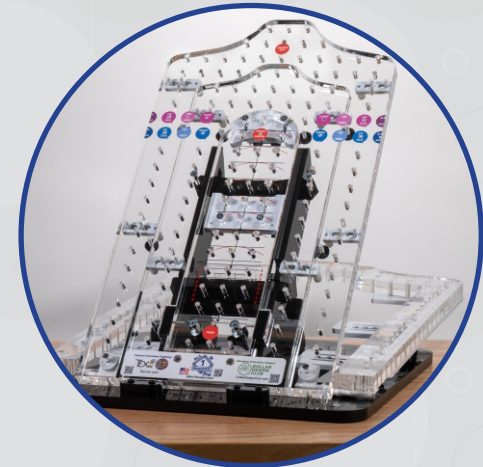

5in1

5in1

Sleeve's

Youth

Infant

Adults

www.Allin1Hooper.com

X-Large