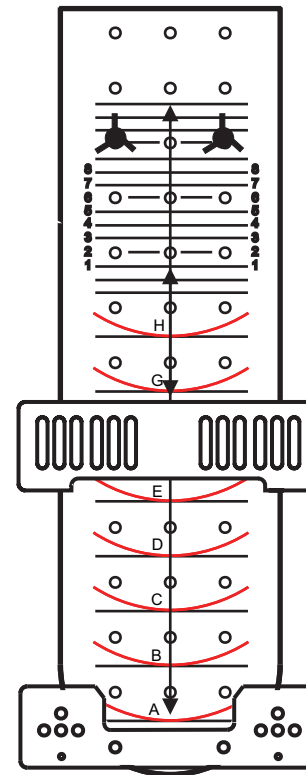

Magnetic Brkts LevPro & LevPro XL

Works with Small & Large Magnetic Hoops

Replace top & bottom bracket on LevPro for small hoops

Mount brackets directly to device or onto LevPro XL for Large Hoops

Sleeve Board Pro is a quick change for hoop sizes & works with small, round, square & magnetic tubular hoops. Works with all Brands.

Sleeve Board Pro Parts Guide

When folding out sleeve board be sure to use the support arm below

WARNING!

www.Allin1Hooper.com

Magnetic Brkts LevPro

LevProXL & SBP

Works with Small & Large Magnetic Hoops

Replace top & bottom bracket on LevPro for small hoops