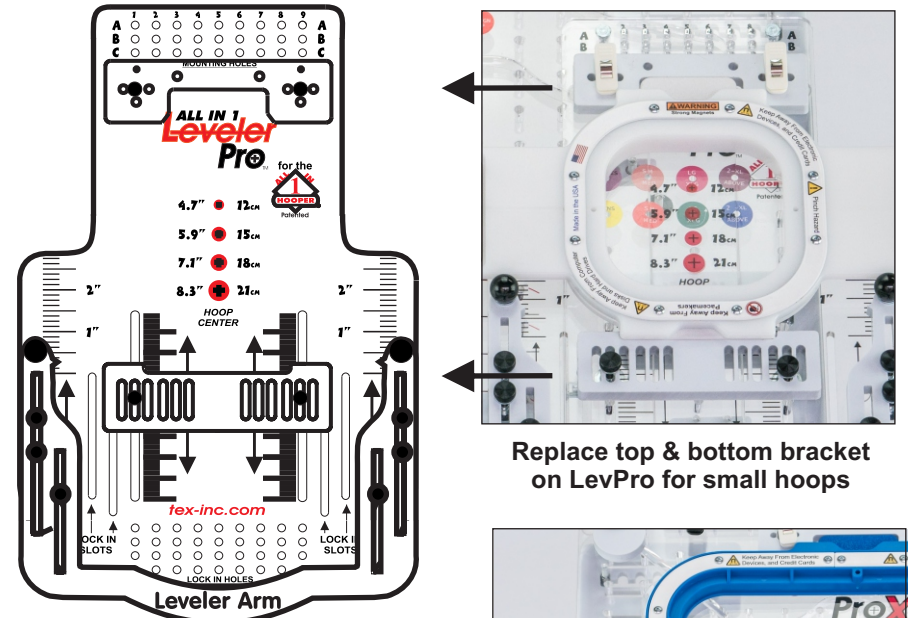

Magnetic Brkts LevPro & LevPro XL

Works with Small & Large Magnetic Hoops

Replace top & bottom bracket on LevPro for small hoops

Mount brackets directly to device or onto LevPro XL for Large Hoops

www.Allin1Hooper.com

Leveler Pro XL is a quick change for hoop sizes & works with Large, round, square, & magnetic tubular hoops. Works with all Brands.

LevPro XL Parts Guide

Quick Change for Large Tubular Hoops

Leveler Pro XL is now available online at www.Allin1Hooper.com

Magnetic Brkts LevPro & LevPro XL

Works with Small & Large Magnetic Hoops

Replace top & bottom bracket on LevPro for small hoops

Mount brackets directly to device or onto LevPro XL for Large Hoops

Sleeve Board Pro is a quick change for hoop sizes & works with small, round, square & magnetic tubular hoops. Works with all Brands.