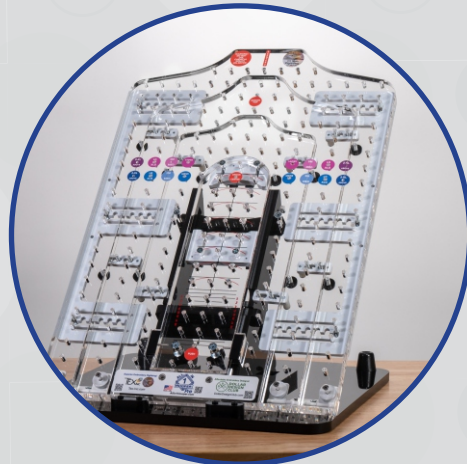

5in1

5in1

Sleeve's

Youth

Infant

Adults

www.Allin1Hooper.com

X-Large