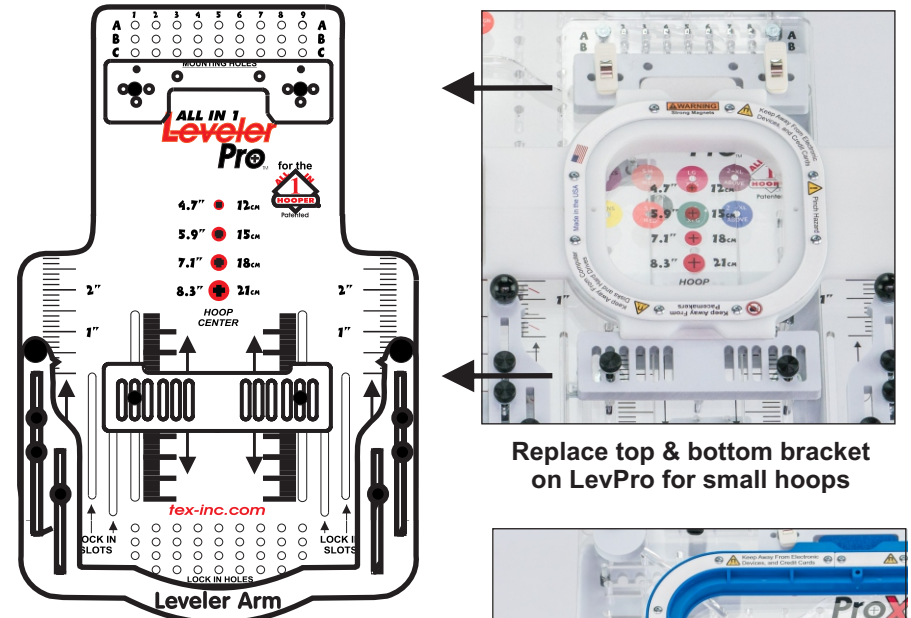

All in 1 Hooper - \$975

The All in 1 Hooper has every size board built into 1 convenient and easy to use embroidery hooping device. With our Patented features, all boards collapse independently to adjust to the size garment needed to save space, time, and lots of money.

Leveler Pro is a quick change for hoop sizes & works with small round square, oval & magnetic tubular hoops. Works with all brands.

LevPro Parts Guide

Quick Change for Small Tubular Hoops

www.Allin1Hooper.com

Magnetic Brkts LevPro & LevPro XL

Works with Small & Large Magnetic Hoops

Replace top & bottom bracket on LevPro for small hoops

Mount brackets directly to device or onto LevPro XL for Large Hoops

www.Allin1Hooper.com