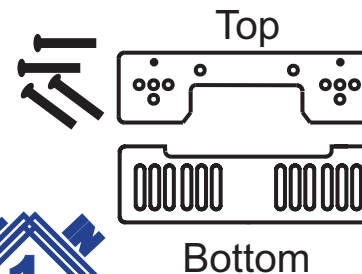

Leveler Pro XL is a quick change for hoop sizes & works with Large, round, square, & magnetic tubular hoops. Works with all Brands.

LevPro XL Parts Guide

Quick Change for Large Tubular Hoops

Leveler Pro XL is now available online at www.Allin1Hooper.com

Magnetic Brkts LevPro & LevPro XL

Works with Small & Large Magnetic Hoops

Replace top & bottom bracket on LevPro for small hoops

Mount brackets directly to device or onto LevPro XL for Large Hoops

Sleeve Board Pro is a quick change for hoop sizes & works with small, round, square & magnetic tubular hoops. Works with all Brands.