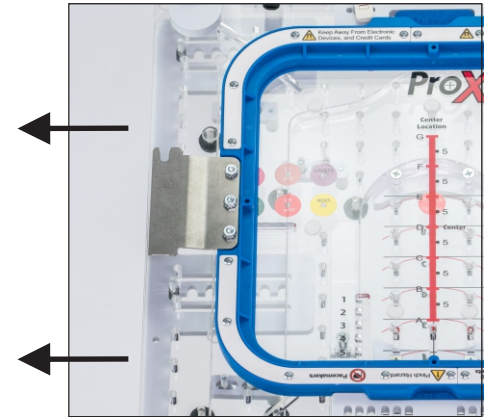

Magnetic Brkts LevPro & LevPro XL

Works with Small & Large Magnetic Hoops

Replace top & bottom bracket on LevPro for small hoops

Mount brackets directly to device or onto LevPro XL for Large Hoops

Sleeve Board Pro is a quick change for hoop sizes & works with small, round, square & magnetic tubular hoops. Works with all Brands.

Sleeve Board Pro Parts Guide

When folding out sleeve board be sure to use the support arm below

WARNING!

www.Allin1Hooper.com

Magnetic Brkts LevPro

LevProXL & SBP

Works with Small & Large Magnetic Hoops

Replace top & bottom bracket on LevPro for small hoops