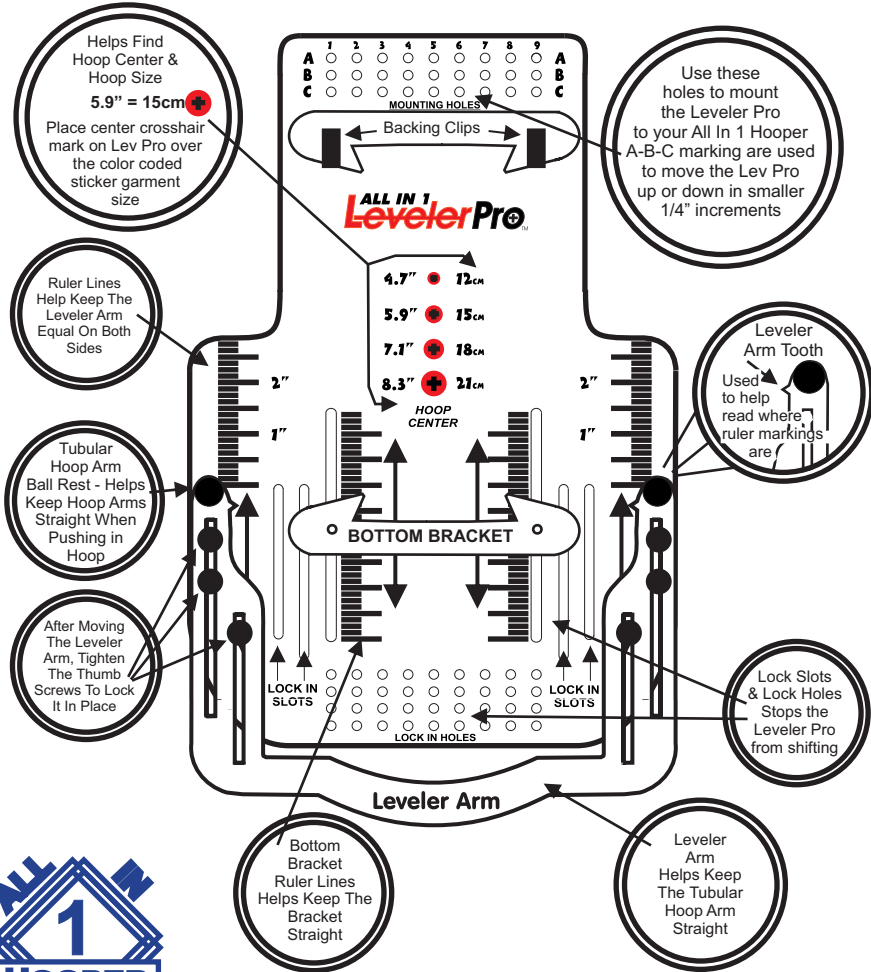

Other hooping devices on the market may seem inexpensive until you realize you have to purchase additional garment size boards and hoop size brackets. So why buy everything separately, wasting space, time and money, when you can just buy The All in 1 Hooper that does it all?

All in 1 Hooper - \$975

The All in 1 Hooper has every size board built into 1 convenient and easy to use embroidery hooping device. With our Patented features, all boards collapse independently to adjust to the size garment needed to save space, time, and lots of money.

5in1

5in1

Sleeve's

Youth

Infant

Adults

www.Allin1Hooper.com

X-Large

Leveler Pro is a quick change for hoop sizes & works with small round square, oval & magnetic tubular hoops. Works with all brands.

LevPro Parts Guide

Quick Change for Small Tubular Hoops

www.Allin1Hooper.com