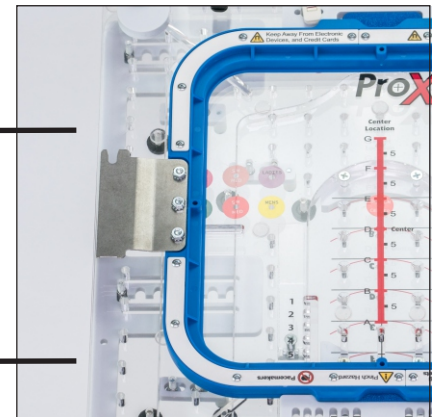

Leveler Pro is a quick change for hoop sizes & works with small round square, oval & magnetic tubular hoops. Works with all brands.

LevPro Parts Guide

Quick Change for Small Tubular Hoops

www.Allin1Hooper.com

Magnetic Brkts LevPro & LevPro XL

Works with Small & Large Magnetic Hoops

Replace top & bottom bracket on LevPro for small hoops

Mount brackets directly to device or onto LevPro XL for Large Hoops

www.Allin1Hooper.com