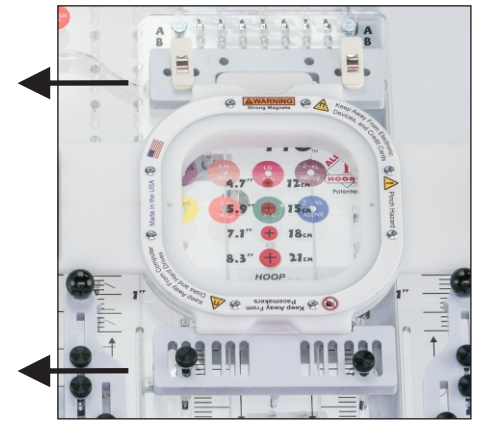

Magnetic Brkts LevPro & LevPro XL

Works with Small & Large Magnetic Hoops

Replace top & bottom bracket on LevPro for small hoops

Mount brackets directly to device or onto LevPro XL for Large Hoops

Sleeve Board Pro is a quick change for hoop sizes & works with small, round, square & magnetic tubular hoops. Works with all Brands.

Sleeve Board Pro Parts Guide

When folding out sleeve board be sure to use the support arm below

WARNING!

www.Allin1Hooper.com

Magnetic Brkts LevPro

LevProXL & SBP

Works with Small & Large Magnetic Hoops

Replace top & bottom bracket on LevPro for small hoops