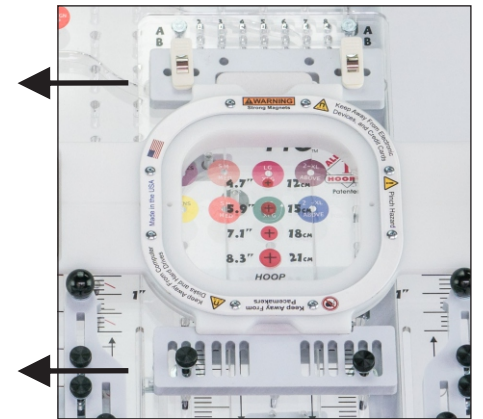

Leveler Pro is a quick change for hoop sizes & works with small round square, oval & magnetic tubular hoops. Works with all brands.

LevPro Parts Guide

Quick Change for Small Tubular Hoops

www.Allin1Hooper.com

Magnetic Brkts LevPro & LevPro XL

Works with Small & Large Magnetic Hoops

Replace top & bottom bracket on LevPro for small hoops

Mount brackets directly to device or onto LevPro XL for Large Hoops

www.Allin1Hooper.com