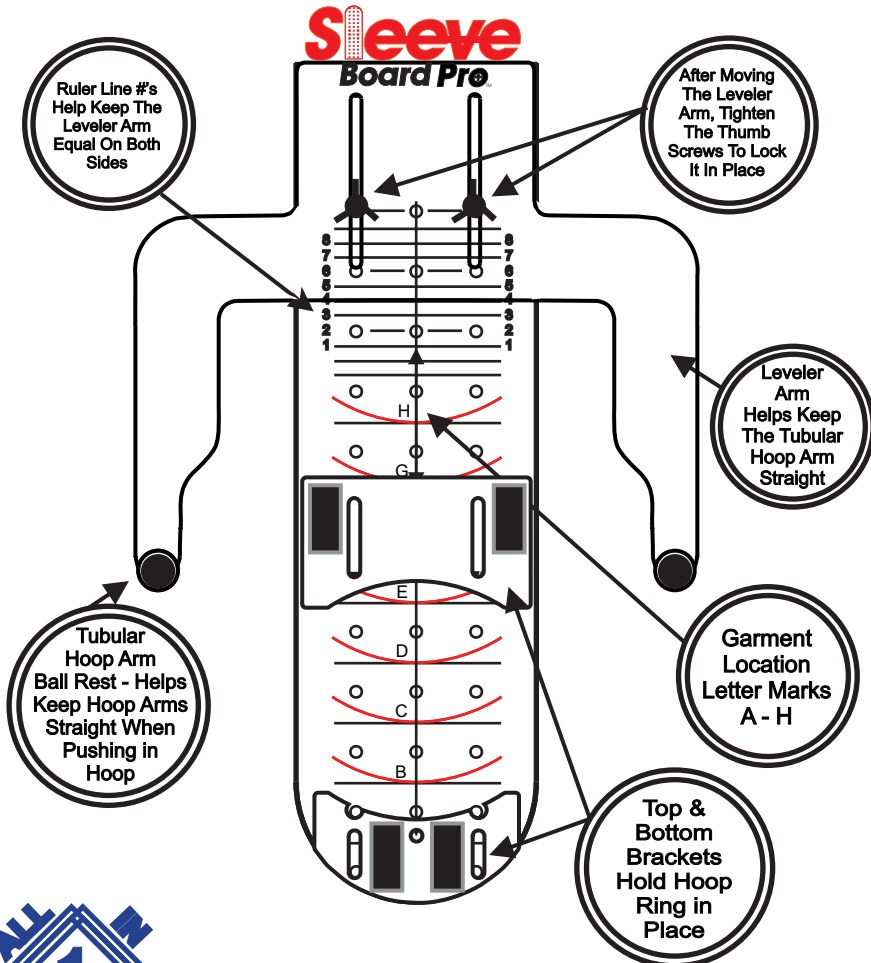

Magnetic Brkts LevPro & LevPro XL

Works with Small & Large Magnetic Hoops

Replace top & bottom bracket on LevPro for small hoops

Mount brackets directly to device or onto LevPro XL for Large Hoops

Sleeve Board Pro is a quick change for hoop sizes & works with small, round, square & magnetic tubular hoops. Works with all Brands.

Sleeve Board Pro Parts Guide

When folding out sleeve board be sure to use the support arm below

WARNING!

www.Allin1Hooper.com

Magnetic Brkts LevPro

LevProXL & SBP

Works with Small & Large Magnetic Hoops

Replace top & bottom bracket on LevPro for small hoops