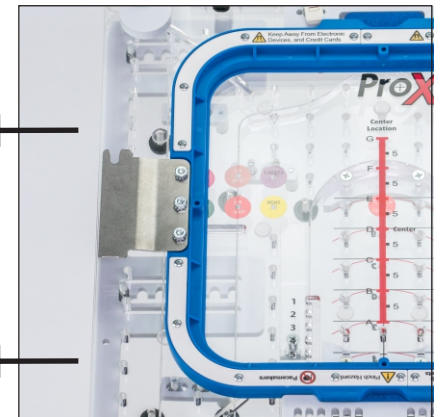

Leveler Pro XL is a quick change for hoop sizes & works with Large, round, square, & magnetic tubular hoops. Works with all Brands.

LevPro XL Parts Guide

Quick Change for Large Tubular Hoops

Leveler Pro XL is now available online at www.Allin1Hooper.com

Magnetic Brkts LevPro & LevPro XL

Works with Small & Large Magnetic Hoops

Replace top & bottom bracket on LevPro for small hoops

Mount brackets directly to device or onto LevPro XL for Large Hoops

Sleeve Board Pro is a quick change for hoop sizes & works with small, round, square & magnetic tubular hoops. Works with all Brands.