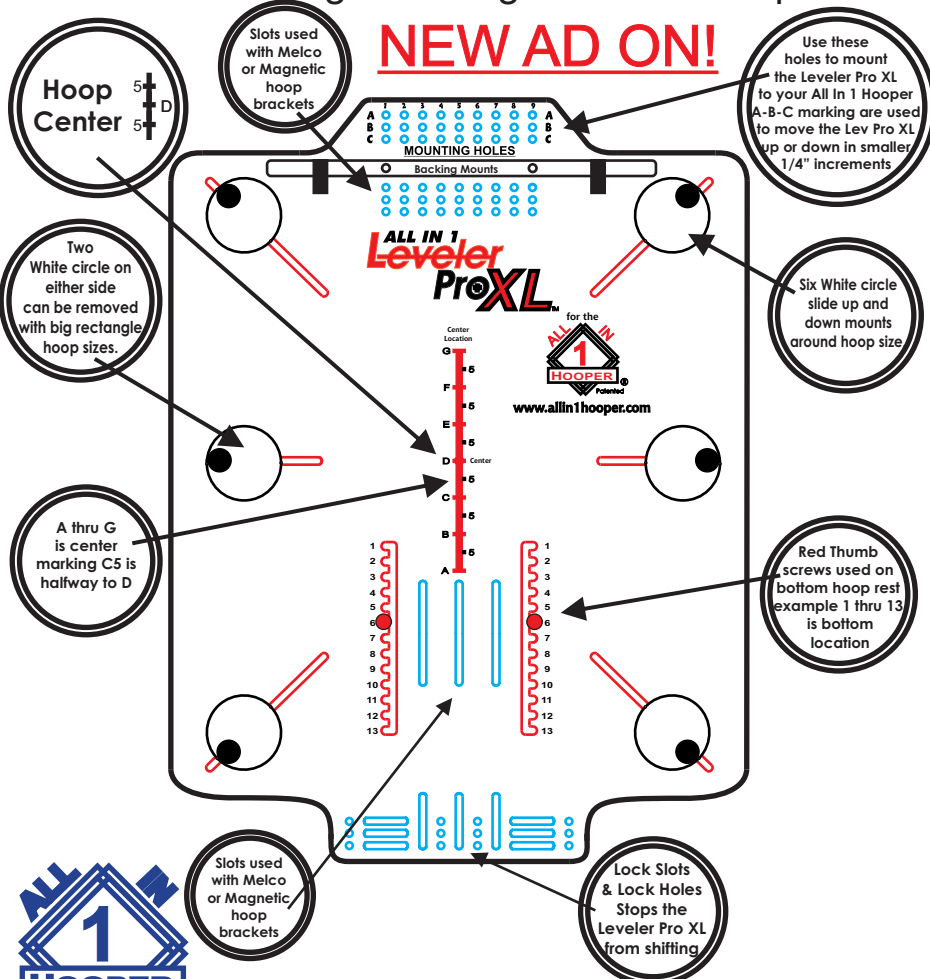

Leveler Pro is a quick change for hoop sizes & works with small round square, oval & magnetic tubular hoops. Works with all brands.

LevPro Parts Guide

Quick Change for Small Tubular Hoops

www.Allin1Hooper.com

Magnetic Brkts LevPro & LevPro XL

Works with Small & Large Magnetic Hoops

Replace top & bottom bracket on LevPro for small hoops

Mount brackets directly to device or onto LevPro XL for Large Hoops

www.Allin1Hooper.com

Leveler Pro XL is a quick change for hoop sizes & works with Large, round, square, & magnetic tubular hoops. Works with all Brands.

LevPro XL Parts Guide

Quick Change for Large Tubular Hoops

Leveler Pro XL is now available online at www.Allin1Hooper.com

Magnetic Brkts LevPro & LevPro XL

Works with Small & Large Magnetic Hoops

Replace top & bottom bracket on LevPro for small hoops

Mount brackets directly to device or onto LevPro XL for Large Hoops

Sleeve Board Pro is a quick change for hoop sizes & works with small, round, square & magnetic tubular hoops. Works with all Brands.