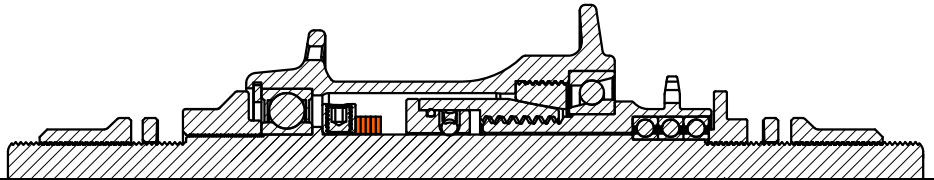

MISSION

PACE FREECOASTER SLACK GUIDE

TUNING WASHERS

77°

7 TUNING WASHERS

107°

6 TUNING WASHERS

136°

5 TUNING WASHERS

166°

4 TUNING WASHERS

195°

3 TUNING WASHERS

LESS SLACK

STANDARD SLACK

MORE SLACK