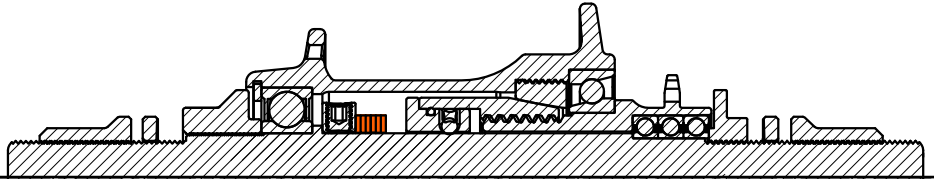

MISSION

PACE FREECOASTER SLACK GUIDE

TUNING WASHERS

77°

7 TUNING WASHERS

107°

6 TUNING WASHERS

136°

5 TUNING WASHERS

166°

4 TUNING WASHERS

195°

3 TUNING WASHERS

LESS SLACK

STANDARD SLACK

MORE SLACK