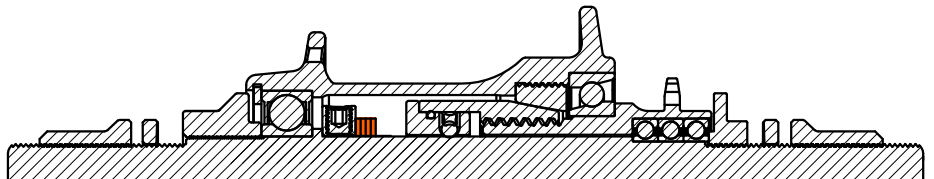

MISSION

PACE FREECOASTER SLACK GUIDE

TUNING WASHERS

77°

7 TUNING WASHERS

107°

6 TUNING WASHERS

136°

5 TUNING WASHERS

166°

4 TUNING WASHERS

195°

3 TUNING WASHERS

LESS SLACK

STANDARD SLACK

MORE SLACK