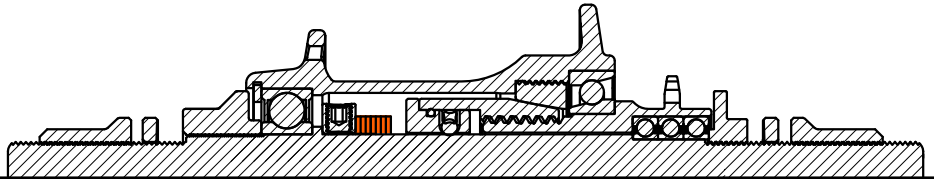

MISSION

PACE FREECOASTER SLACK GUIDE

TUNING WASHERS

77°

7 TUNING WASHERS

107°

6 TUNING WASHERS

136°

5 TUNING WASHERS

166°

4 TUNING WASHERS

195°

3 TUNING WASHERS

LESS SLACK

STANDARD SLACK

MORE SLACK