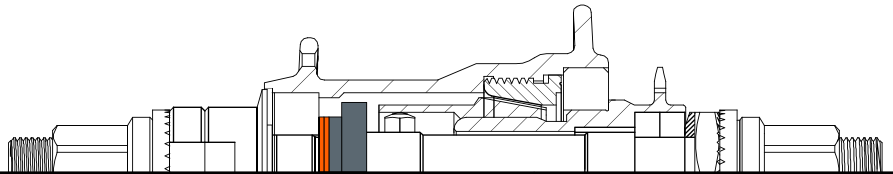

TUNING WASHERS

HAT WASHER

58°

USE HAT WASHER + 3 TUNING WASHERS

82°

USE HAT WASHER + 2 TUNING WASHERS

106°

USE HAT WASHER + 1 TUNING WASHERS