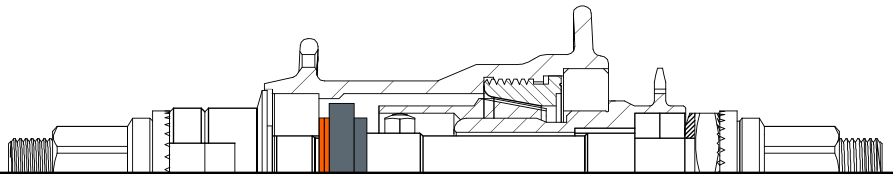

118°

USE REVERSE HAT WASHER + 3 TUNING WASHERS

130°

USE HAT WASHER + 0 TUNING WASHERS

142°

USE REVERSE HAT WASHER + 2 TUNING WASHERS

166°

USE REVERSE HAT WASHER + 1 TUNING WASHERS

190°

USE REVERSE HAT WASHER + 0 TUNING WASHERS

LESS SLACK

STANDARD SLACK

MORE SLACK