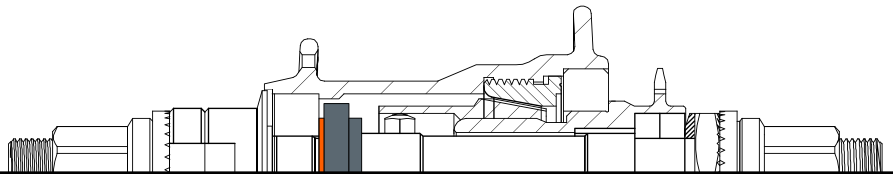

118°

USE REVERSE HAT WASHER + 3 TUNING WASHERS

130°

USE HAT WASHER + 0 TUNING WASHERS

142°

USE REVERSE HAT WASHER + 2 TUNING WASHERS

166°

USE REVERSE HAT WASHER + 1 TUNING WASHERS

190°

USE REVERSE HAT WASHER + 0 TUNING WASHERS

LESS SLACK

STANDARD SLACK

MORE SLACK