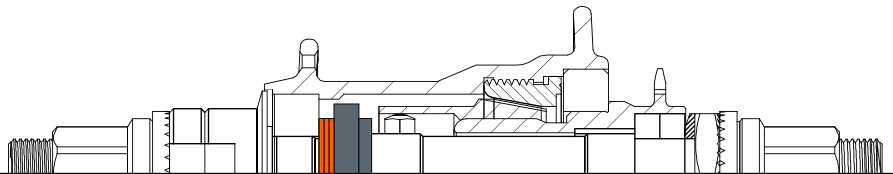

118°

USE REVERSE HAT WASHER + 3 TUNING WASHERS

130°

USE HAT WASHER + 0 TUNING WASHERS