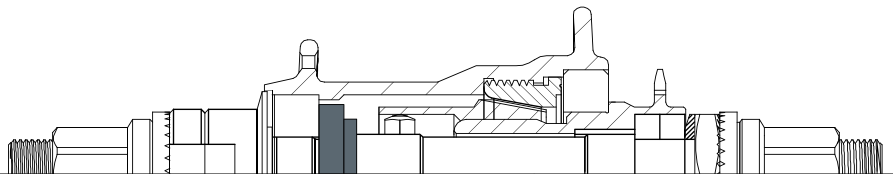

118°

USE REVERSE HAT WASHER + 3 TUNING WASHERS

130°

USE HAT WASHER + 0 TUNING WASHERS

142°

USE REVERSE HAT WASHER + 2 TUNING WASHERS

166°

USE REVERSE HAT WASHER + 1 TUNING WASHERS

190°

USE REVERSE HAT WASHER + 0 TUNING WASHERS

LESS SLACK

STANDARD SLACK

MORE SLACK