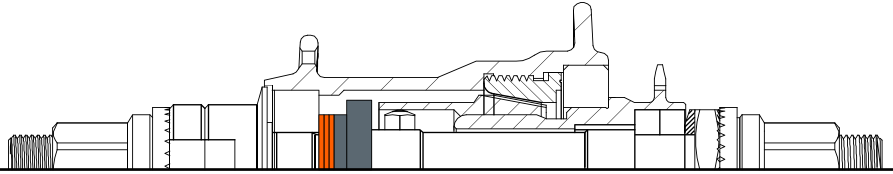

TUNING WASHERS

HAT WASHER

58°

USE HAT WASHER + 3 TUNING WASHERS

82°

USE HAT WASHER + 2 TUNING WASHERS

106°

USE HAT WASHER + 1 TUNING WASHERS