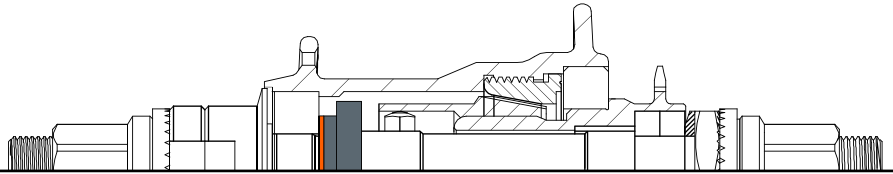

TUNING WASHERS

HAT WASHER

58°

USE HAT WASHER + 3 TUNING WASHERS

82°

USE HAT WASHER + 2 TUNING WASHERS

106°

USE HAT WASHER + 1 TUNING WASHERS