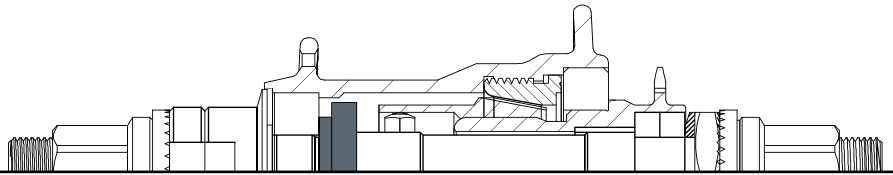

TUNING WASHERS

HAT WASHER

58°

USE HAT WASHER + 3 TUNING WASHERS

82°

USE HAT WASHER + 2 TUNING WASHERS

106°

USE HAT WASHER + 1 TUNING WASHERS

118°

USE REVERSE HAT WASHER + 3 TUNING WASHERS

130°

USE HAT WASHER + 0 TUNING WASHERS

142°

USE REVERSE HAT WASHER + 2 TUNING WASHERS

166°

USE REVERSE HAT WASHER + 1 TUNING WASHERS

190°

USE REVERSE HAT WASHER + 0 TUNING WASHERS

LESS SLACK

STANDARD SLACK

MORE SLACK