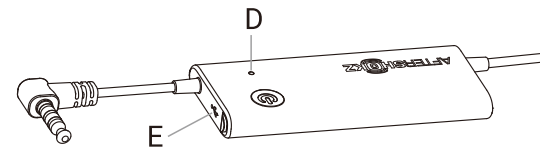

SPORTZ Titanium

with Mic

User Guide

PAK-MU000243R

ENGLISH

Register your product

We've got your back against damages. Register your Sportz Titanium at bit.ly/RegisterSportzTitanium

Power Button (A)	
Function	Action
Power on	Press and hold the power button for 2 seconds
Power off	Press and hold the power button for 2 seconds