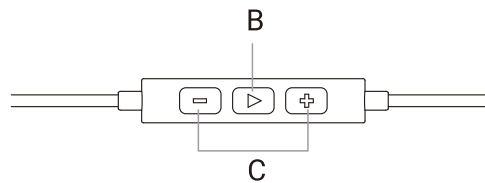

SPORTZ Titanium

with Mic

User Guide

PAK-MU000243R

ENGLISH

Register your product

We've got your back against damages. Register your Sportz Titanium at bit.ly/RegisterSportzTitanium

Power Button (A)	
Function	Action
Power on	Press and hold the power button for 2 seconds
Power off	Press and hold the power button for 2 seconds