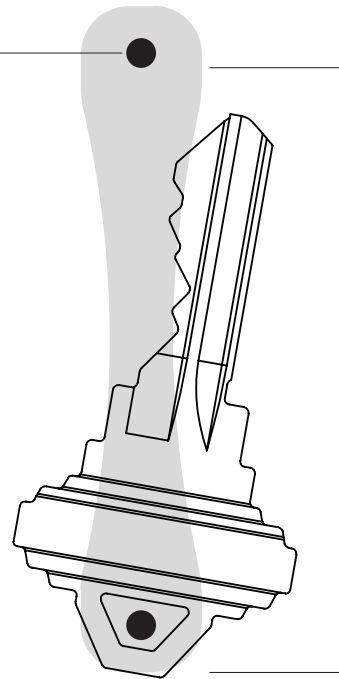

---

PLACE YOUR BIGGEST KEY ON THE KEY ICONS  
TO SEE WHICH KEYSMART IS RIGHT FOR YOU.

---

If you can see the entire black circle  
through the key hole, your keys will fit.

53MM  
Maximum  
Size

**KEYSMART 2.0**

[orders@mykeysmart.com](mailto:orders@mykeysmart.com)

---

---

PLACE YOUR BIGGEST KEY ON THE KEY ICONS  
TO SEE WHICH KEYSMART IS RIGHT FOR YOU.

---

If you can see the entire black circle  
through the key hole, your keys will fit.

2"  
Maximum  
Size

**KEYSMART 2.0**

(Actual Size)

Ideal for smaller keys  
1" - 2" in length.

3 1/8"  
Maximum  
Size

**KEYSMART 2.0 EXTENDED**

(Actual Size)

Ideal for maintenance and international  
keys 2" - 3 1/8" in length.