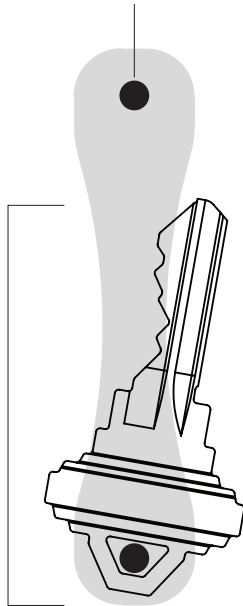

---

PLACE YOUR BIGGEST KEY ON THE KEY ICONS  
TO SEE WHICH KEYSMART IS RIGHT FOR YOU.

---

If you can see the entire black circle  
through the key hole, your keys will fit.

53MM  
Maximum  
Size

**KEYSMART 2.0**

(Actual Size)

Ideal for smaller keys  
25-53mm in length.

80MM  
Maximum  
Size

**KEYSMART 2.0 EXTENDED**

(Actual Size)

Ideal for maintenance and international  
keys 55-80mm in length.

---

For questions & customer support, please email

[orders@mykeysmart.com](mailto:orders@mykeysmart.com)

---

---

PLACE YOUR BIGGEST KEY ON THE KEY ICONS  
TO SEE WHICH KEYSMART IS RIGHT FOR YOU.

---

If you can see the entire black circle  
through the key hole, your keys will fit.

2"  
Maximum  
Size

**KEYSMART 2.0**

(Actual Size)

Ideal for smaller keys  
1" - 2" in length.

3 1/8"  
Maximum  
Size

**KEYSMART 2.0 EXTENDED**

(Actual Size)

Ideal for maintenance and international  
keys 2" - 3 1/8" in length.