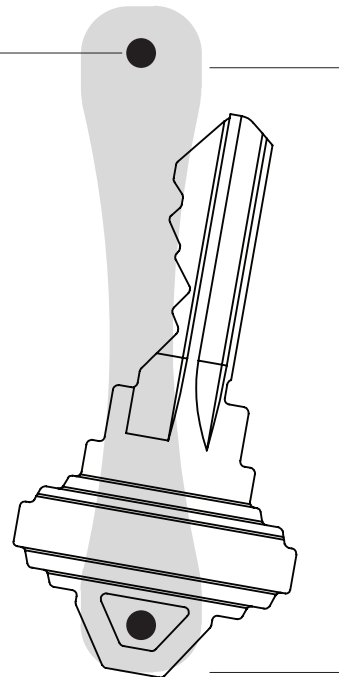

---

PLACE YOUR BIGGEST KEY ON THE KEY ICONS  
TO SEE WHICH KEYSMART IS RIGHT FOR YOU.

---

If you can see the entire black circle  
through the key hole, your keys will fit.

53MM  
Maximum  
Size

**KEYSMART 2.0**

(Actual Size)

Ideal for smaller keys  
25-53mm in length.

80MM  
Maximum  
Size

**KEYSMART 2.0 EXTENDED**

(Actual Size)

Ideal for maintenance and international  
keys 55-80mm in length.

---

For questions & customer support, please email

[orders@mykeysmart.com](mailto:orders@mykeysmart.com)

---

---

PLACE YOUR BIGGEST KEY ON THE KEY ICONS  
TO SEE WHICH KEYSMART IS RIGHT FOR YOU.

---

If you can see the entire black circle  
through the key hole, your keys will fit.

2"  
Maximum  
Size

**KEYSMART 2.0**

(Actual Size)

Ideal for smaller keys  
1" - 2" in length.

3 1/8"  
Maximum  
Size

**KEYSMART 2.0 EXTENDED**

(Actual Size)

Ideal for maintenance and international  
keys 2" - 3 1/8" in length.