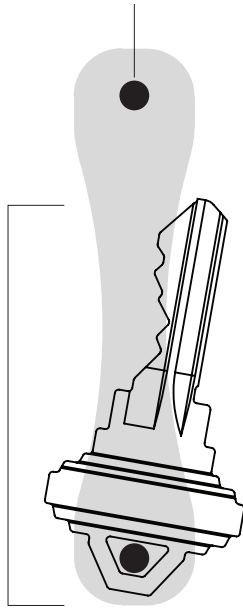

---

PLACE YOUR BIGGEST KEY ON THE KEY ICONS  
TO SEE WHICH KEYSMART IS RIGHT FOR YOU.

---

If you can see the entire black circle  
through the key hole, your keys will fit.

53MM  
Maximum  
Size

**KEYSMART 2.0**

(Actual Size)

Ideal for smaller keys  
25-53mm in length.

80MM  
Maximum  
Size

**KEYSMART 2.0 EXTENDED**

(Actual Size)

Ideal for maintenance and international  
keys 55-80mm in length.

---

For questions & customer support, please email

[orders@mykeysmart.com](mailto:orders@mykeysmart.com)

---

---

PLACE YOUR BIGGEST KEY ON THE KEY ICONS  
TO SEE WHICH KEYSMART IS RIGHT FOR YOU.

---

If you can see the entire black circle  
through the key hole, your keys will fit.

2"  
Maximum  
Size

**KEYSMART 2.0**

(Actual Size)

Ideal for smaller keys  
1" - 2" in length.

3 1/8"  
Maximum  
Size

**KEYSMART 2.0 EXTENDED**

(Actual Size)

Ideal for maintenance and international  
keys 2" - 3 1/8" in length.