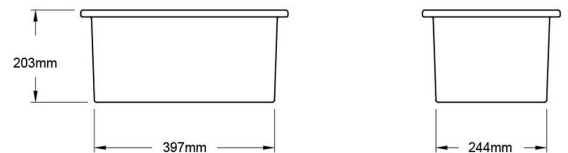

Cuisine 30 x 46 Inset / Undermount Fine Fireclay Sink

Code: CU30FS

Specifications

- Material: Fine Fireclay
- Finish: White Gloss
- Waste Outlet Included: 90x50mm Basket Waste
- Mounting options: Inset & Undermount
- Capacity: 17L
- Suitable for use with food waste disposer – we recommend purchase of an extended flange and a model with anti-vibration collar
- Note: Fine Fireclay is a natural product and therefore subject to variations. This should be seen as a quality that adds to its unique natural beauty. Variations +/- 2% to the specifications are common and acceptable and are within industry tolerance. We always recommend the cabinet maker and stone provider has the actual sink with them to measure before making cabinetry or cutting stone. For more information please visit our Installation Care & Warranty page or Contact Us.