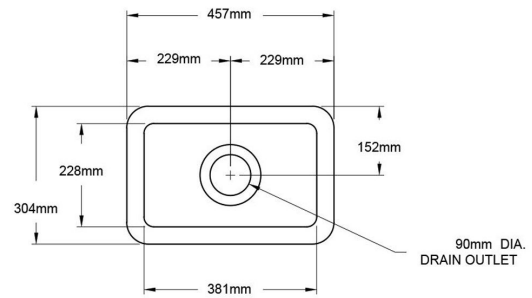

Cuisine 30 x 46 Inset / Undermount Fine Fireclay Sink

Code: CU30FS

Specifications

- Material: Fine Fireclay
- Finish: White Gloss
- Waste Outlet Included: 90x50mm Basket Waste
- Mounting options: Inset & Undermount
- Capacity: 17L
- Suitable for use with food waste disposer – we recommend purchase of an extended flange and a model with anti-vibration collar
- Note: Fine Fireclay is a natural product and therefore subject to variations. This should be seen as a quality that adds to its unique natural beauty. Variations +/- 2% to the specifications are common and acceptable and are within industry tolerance. We always recommend the cabinet maker and stone provider has the actual sink with them to measure before making cabinetry or cutting stone. For more information please visit our Installation Care & Warranty page or Contact Us.