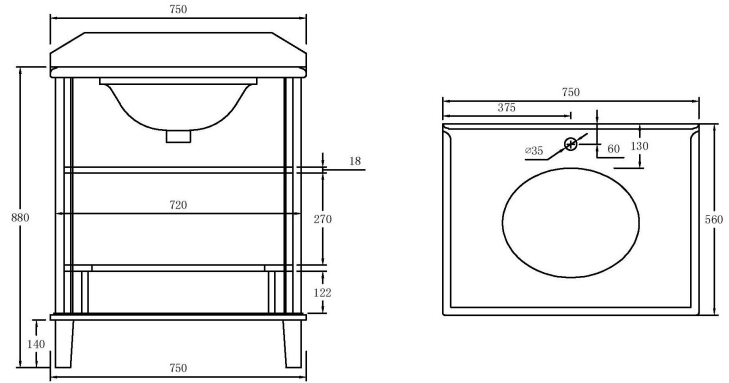

Coventry 75 x 55 Satin White Vanity with Real Marble Top & Ceramic Undercounter Basin

Code: CO75W

Specifications

- Top Material: Genuine Carrara marble
- Basin Material: Ceramic
- Vanity Material: Genuine rubberwood timber
- Vanity Finish: White Polyurethane Satin
- Requires waste: 32mm with overflow
- Tap Holes Available: One or three
- Configuration: Two soft close doors, six soft close drawers
- Knob handles available in matte black and chrome, antique brass available upon request
- Includes adjustable internal shelf
- Includes 100mm high marble splashback
- Suitable for P-trap and S-trap installation
- Natural stone variations:
 - Marble is a natural material so each top is one of a kind.
 - As it is a product of nature, it is prone to variations in colour, shade, pattern, texture, and density; all of which are inherent in such natural materials.
 - It is these characteristics that add to the beauty and charm of the material.