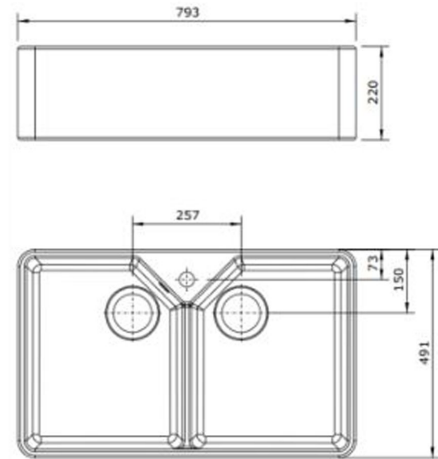

Chester 79 x 49 Double Flat Front Fine Fireclay Butler Sink

Code: 7403

Specifications

- Double-glazed ceramic fine fireclay sink
- Made in Portugal
- Waste with overflow kit included
- 1 tap hole only
- Stainless steel grids available at \$98 each
- Capacity Per Bowl: 30L

Product Options

7403.: Chester 79 x 49 Double Flat Front Fine Fireclay Butler Sink

4A40311...: Chester sink - Right hand side

4A41311...: Chester sink - Left hand side