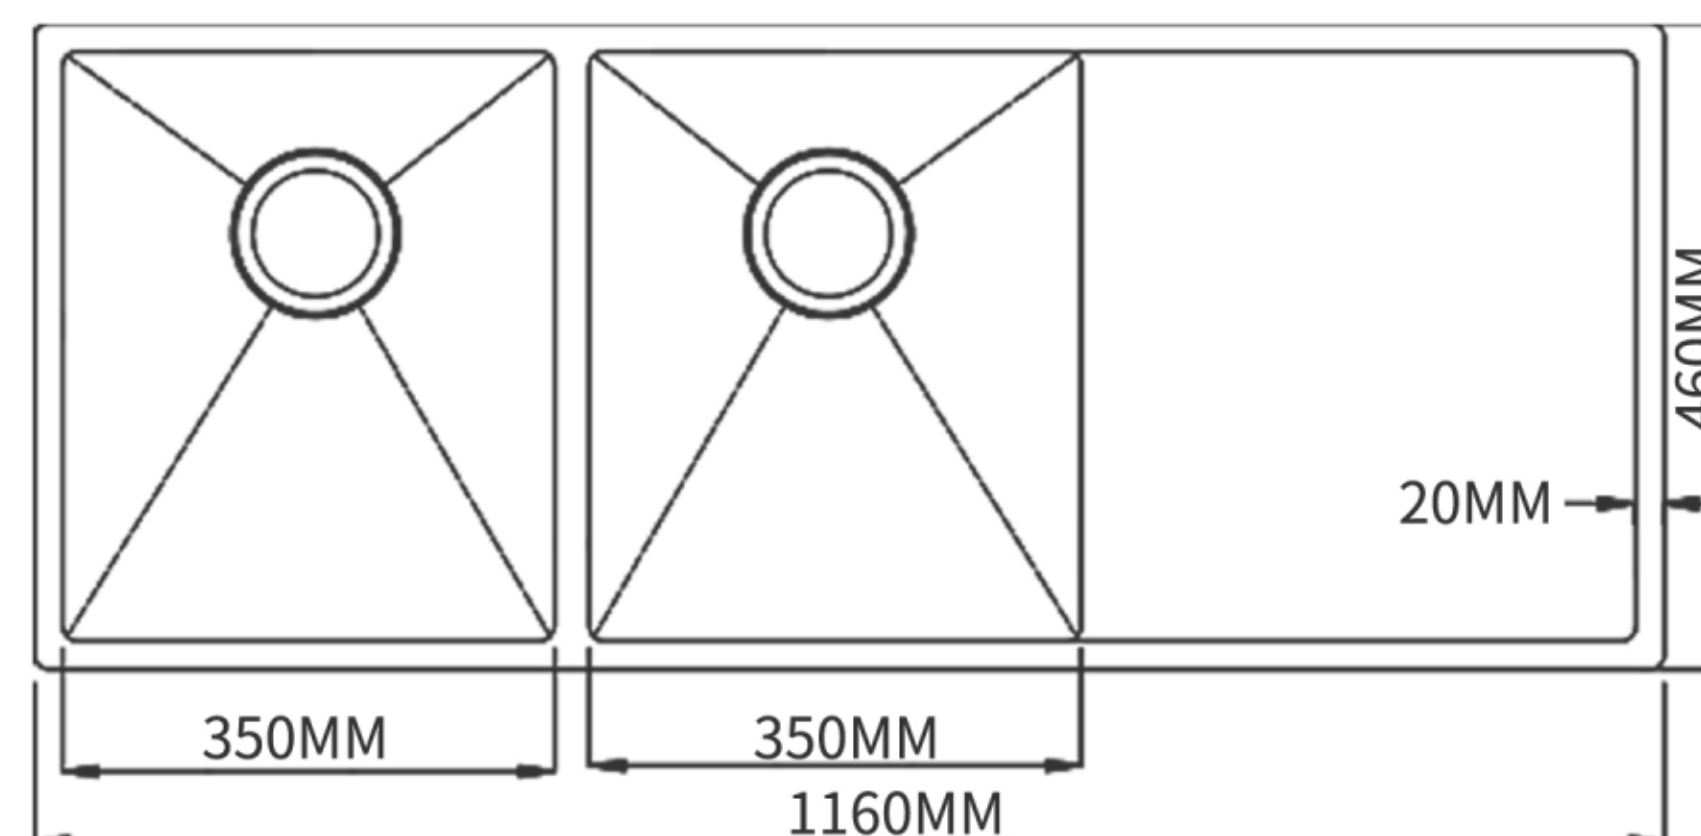

Handmade Stainless Steel Kitchen Sink

LUX-SSURB11646B0GM

Available Finish

- Brushed Chrome
- Gunmetal

Product Features

- Premium grade 304 stainless steel
- Highlighted Rim
- 3.2" drain opening
- Heavy duty noise reducing pads underneath and on sides
- Special coating applied to sink exterior to prevent condensation

SPECIFICATION:

Length	Width	Depth	Thickness
1160mm	460mm	200mm	1.2mm