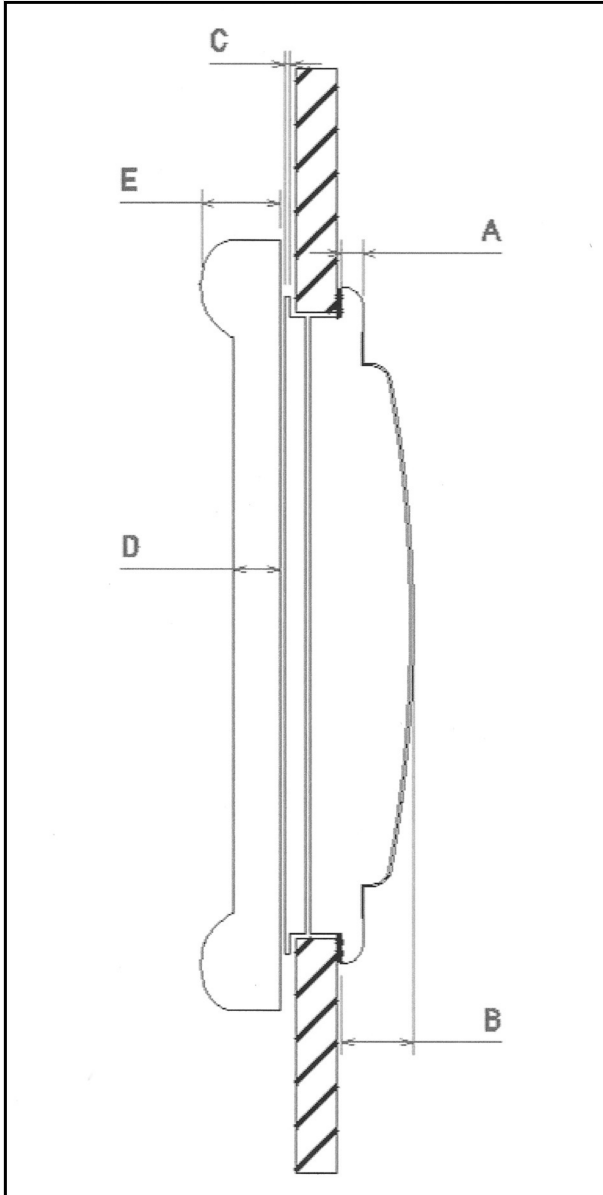

Arctic Tern Window Dimensions Front View

- A = Cut hole height
- B = Cut hole width
- C = Cut hole corner radius
- D = Inside frame height
- E = Inside frame width
- F = Inside frame corner radius
- G = Exterior frame height
- H = Exterior frame width
- I = Exterior frame corner radius
- J = Screen/Blind assembly height
- K = Screen/Blind assembly width

Arctic Tern Window Dimensions Side View

Window Dimensions Side View In Millimeters

These dimensions are the same for all window sizes

A	B	C	D	E
10	35	1.5	20	38

A = Frame height above the exterior wall

B = Height of glazing bubble above exterior wall

C = Thickness of interior frame ring flange

D = Height of blind/screen assembly body off of the interior wall

E = Height of blind/screen assembly rollers off of the interior wall

Arctic Tern Window Dimensions Front View

Arctic Tern Window Dimensions Side View

Window Dimensions Side View In Inches

These dimensions are the same for all window sizes

A	B	C	D	E
.39	1.38	.06	.79	1.50

A = Frame height above the exterior wall

B = Height of glazing bubble above exterior wall