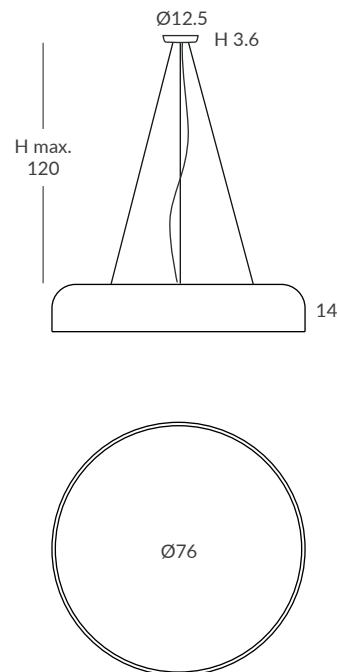

REF.
25800/76

COLGANTE / SUSPENSION
IP20

MATERIAL
Metal y metacrilato / Metal & PMMA

ACABADO / FINISH
Negro mate / Matt black
Blanco / White
Difusor: opal brillo / Diffuser: shiny opal

INSTALACIÓN / INSTALLATION
- E27 LED 5x15W Ø6cm
- PCB-LED 70W 500mA
CRI>90
Cálida / Warm 3000K 5672lm
Neutra / Neutral 4000K 6101lm

dim L,C dim Casambi

Archivos 3D y ficheros fotométricos disponibles / 3D and photometric files available