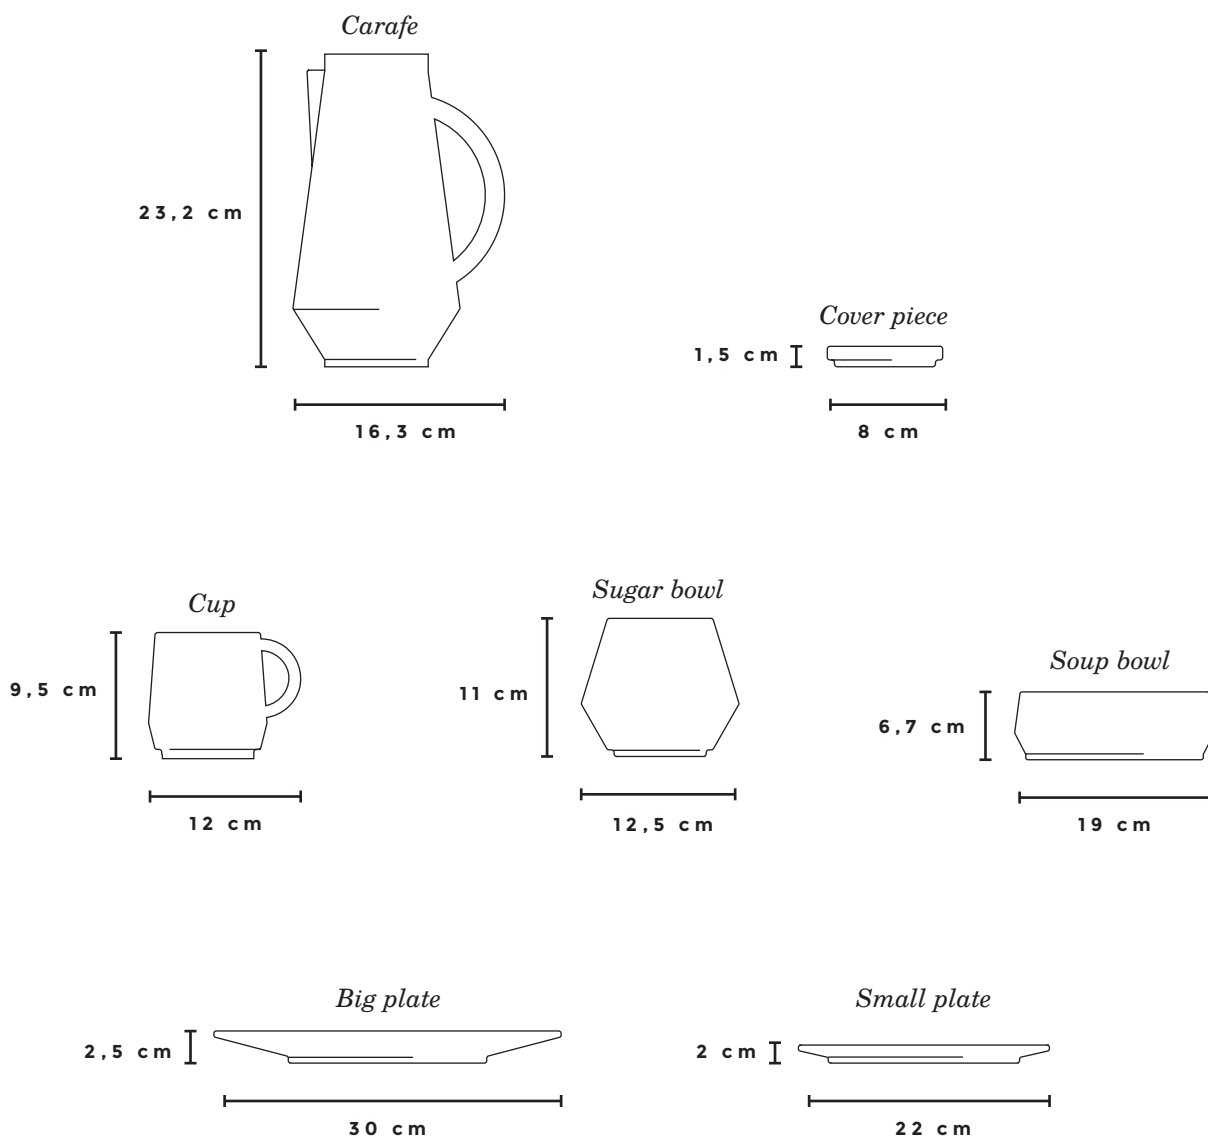

designed by Julia Jessen for SCHNEID | 2016

Unison - cup | carafe | sugarbowl with cover piece in coral

DESIGN

The Unison set is a ceramic tableware collection with seven different pieces. It consists of a carafe, big and small plate, soup bowl, sugar bowl, cup and a universal fitting lid.

The ceramic is dyed with pigments and available in five special colors, all mixed by hand in a local workshop. Only the inside of the pieces are glazed; the outer surface is untreated and raw. All parts of the collection are stackable and fit into each other. This way, the elements can be combined as desired to form a striking and artful object.

PRODUCT TYPE

Ceramics Set (7 pieces)

DIMENSIONS | WEIGHT

<i>Carafe</i>	<i>16,3 cm x 23,2 cm</i>		<i>1,1 kg</i>
<i>Cover piece</i>	<i>8 cm x 1,5 cm</i>		<i>0,2 kg</i>
<i>Cup</i>	<i>12 cm x 9,5 cm</i>		<i>0,4 kg</i>
<i>Sugar bowl</i>	<i>12,5 cm x 11 cm</i>		<i>0,4 kg</i>
<i>Soup bowl</i>	<i>19 cm x 6,7 cm</i>		<i>0,6 kg</i>
<i>Big plate</i>	<i>30 cm x 2,5 cm</i>		<i>0,8 kg</i>
<i>Small plate</i>	<i>22 cm x 2 cm</i>		<i>0,6 kg</i>