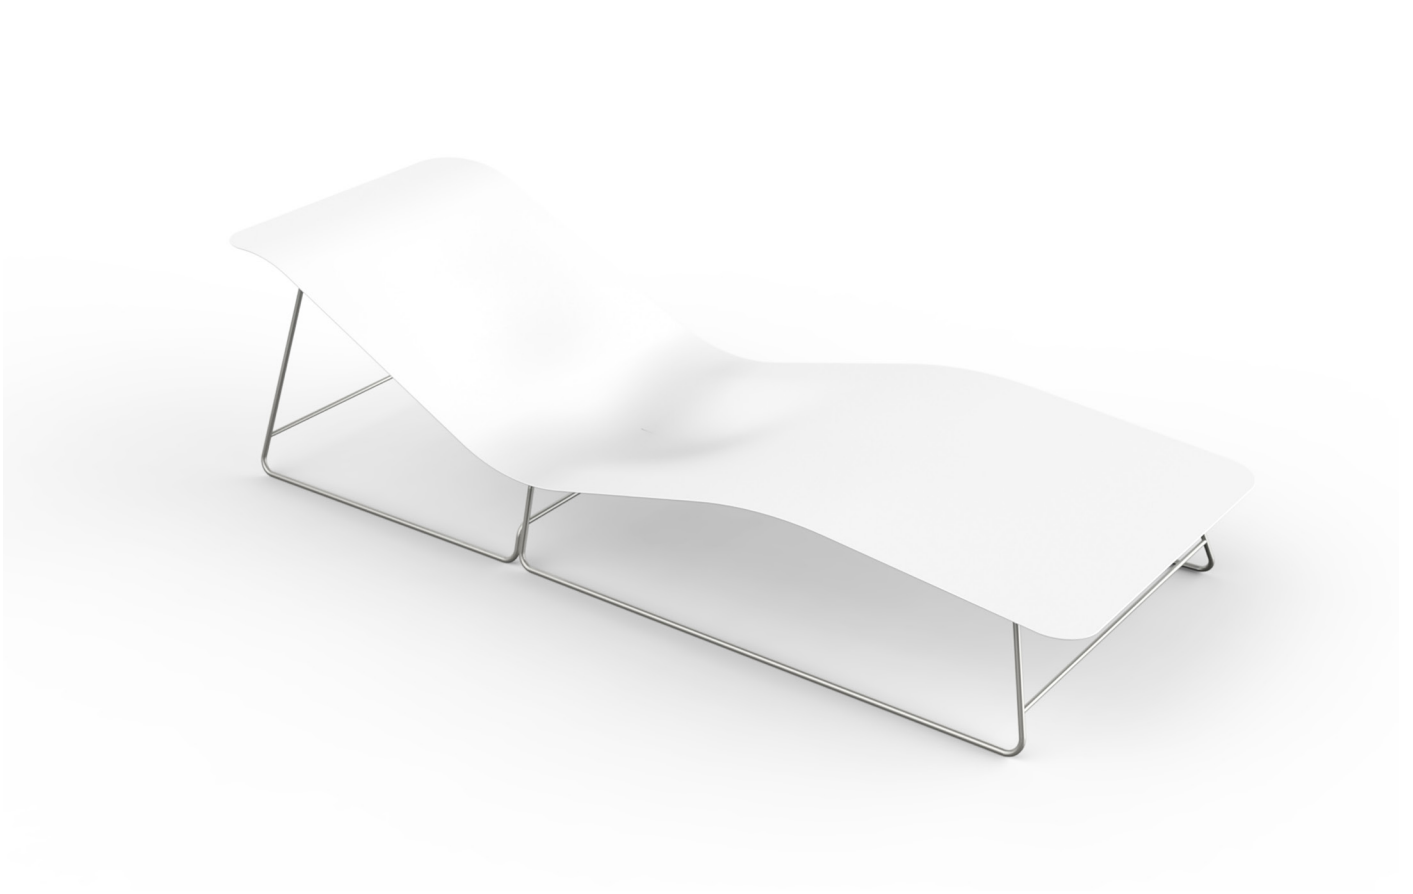

SLIM sun lounger

M VITEO

D Viteo

You can get rid of any unnecessary ballast with the SLIM COLLECTION by experiencing an unprecedented lightness, which is not only reflected in the visual look but is expressed in terms of different creative possibilities as well as in terms of comfort. The SLIM COLLECTION can be easily used wherever you like. Its ergonomic shape combined with the light design provides seating and lying comfort as well as relaxing outdoor experience.

L 79.5" x W 31.5" x H 20.5"

seat height: 12.2

weight: 85 lbs

weight: 55 lbs

MATERIAL

table top: Corian white or sand

frame: stainless steel