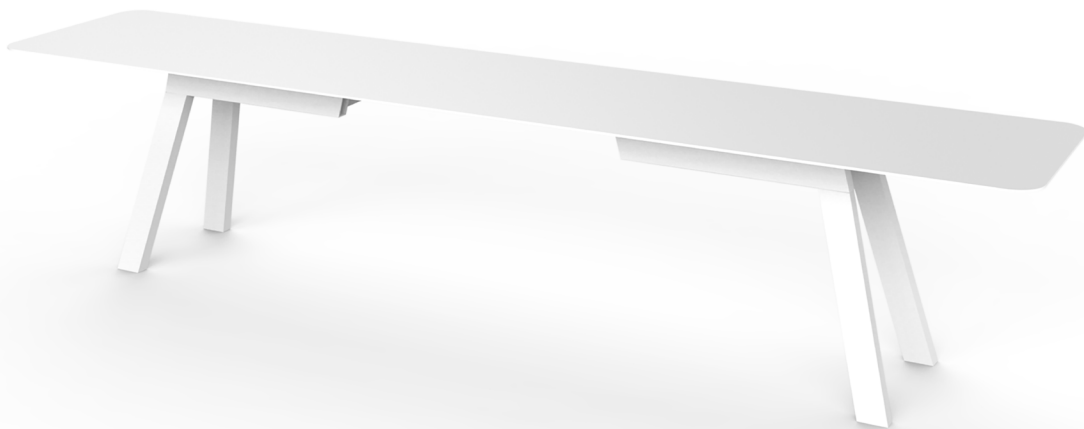

SLIM bench

M VITEO

D Viteo

You can get rid of any unnecessary ballast with the SLIM COLLECTION by experiencing an unprecedented lightness, which is not only reflected in the visual look but is expressed in terms of different creative possibilities as well as in terms of comfort. The SLIM COLLECTION can be easily used wherever you like. Its ergonomic shape combined with the light design provides seating and lying comfort as well as relaxing outdoor experience.

L 94.5" x W 17.3" x H 17.7"

MATERIAL

seat: Corian®, white
frame: powder coated aluminum,
white, taupe, black

UPHOLSTERY

w/ or w/o cushion