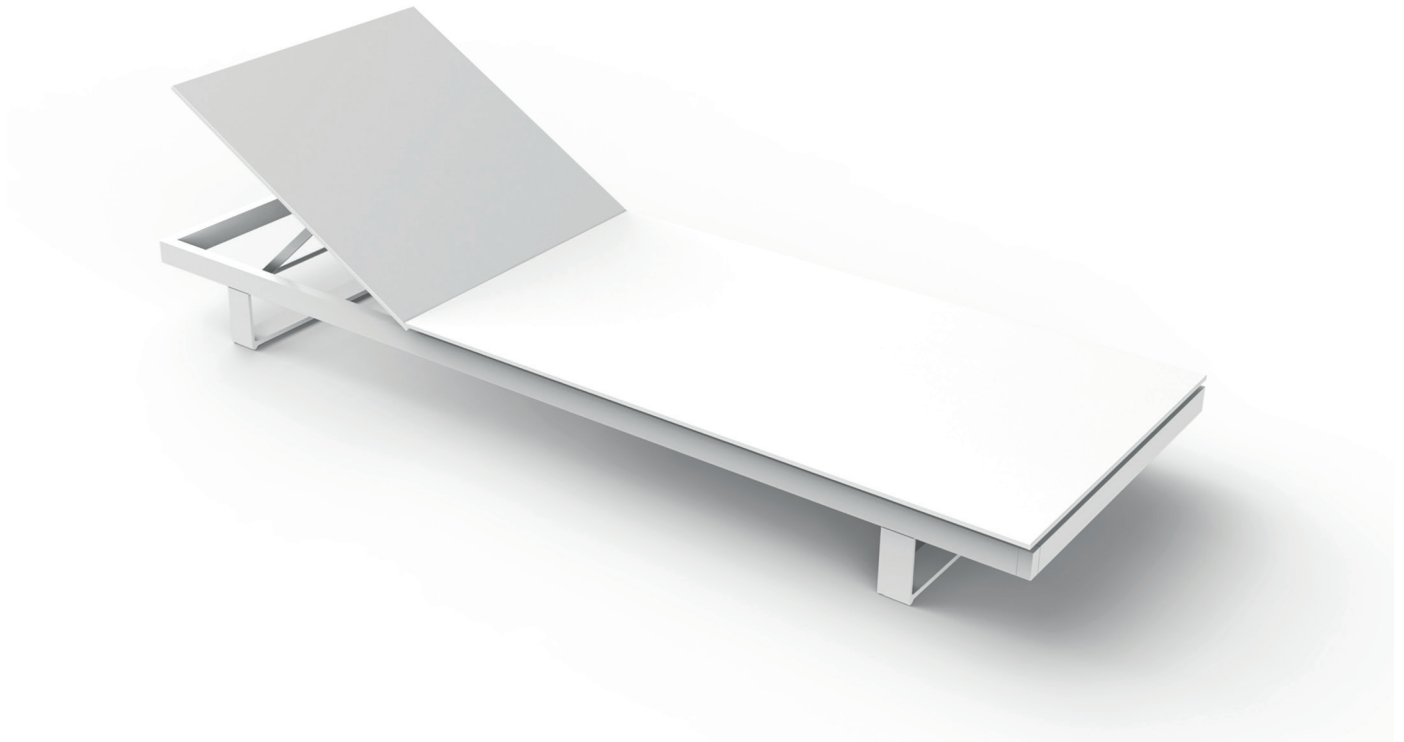

PURE light sunlounger

M VITEO

D VITEO

Linearity and comfort are in no way opposites for the PURE COLLECTION.

On the contrary, these two properties, which have been intentionally combined, give rise to an exciting project, where design and functionality find their fullest expression.

With the modular basic elements of the PURE COLLECTION, made of teak, concrete, Corian® and aluminium, everyone's individuality comes to life. Whether single seating facilities, armchairs or entire lounge areas, you will soon realize that

L 79.5" x W 27.1" x H 7.8"

SURFACE

CORIAN

FRAME and LEGS

ALUMINIUM

UPHOLSTERY

various cushion options