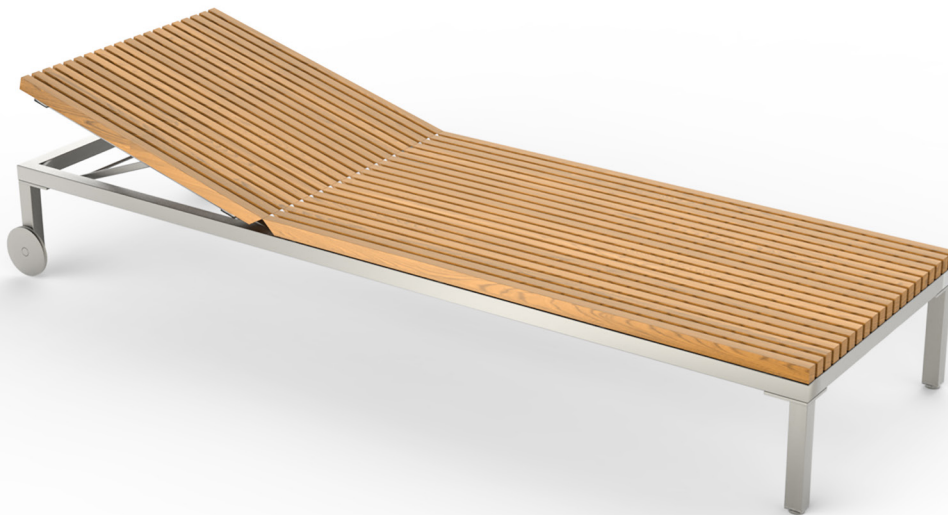

## HOME sunlounger

**M** VITEO

**D** Viteo

The HOME COLLECTION is a reinter-pretation of a classic design, which easily unites modernity and timelessness. The HOME COLLECTION is made of natural woods, larch and teak, and is supported by a stainless steel substructure. It proves to be the ideal choice thanks to its pure and linear shape, which perfectly fits and blends in with every outdoor environment.

L 74.8" x W 27.2" x H 11.8" / 15.7"

seat height: 11.8" / 15.7"

seat depth: 47.2"

weight: 83 lbs

### SEAT

TEAK oiled

LARCH brushed

winter cover available