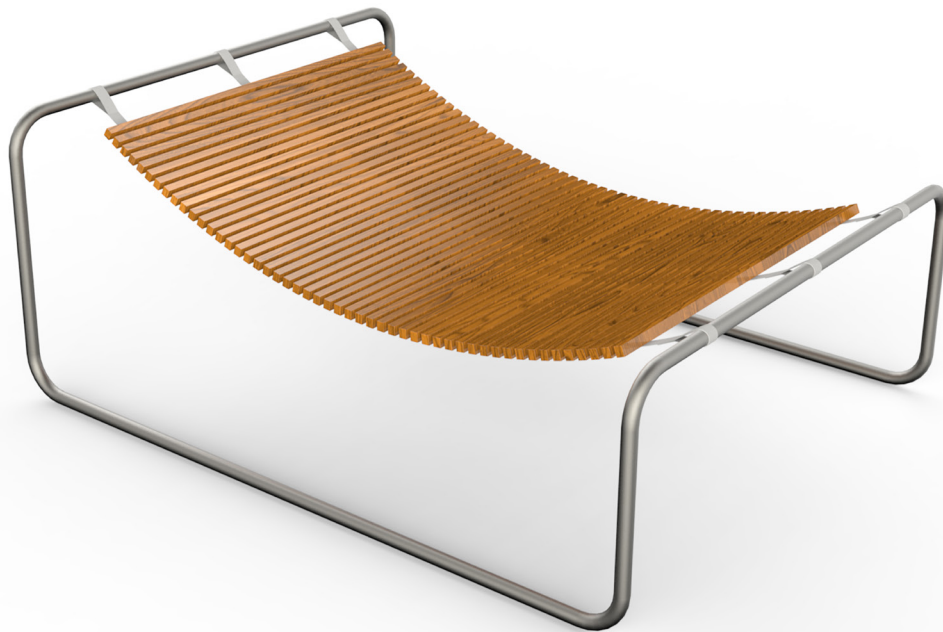

Hanging Sunlounger

M VITEO

D Viteo

The HOME COLLECTION is a reinter-pretation of a classic design, which easily unites modernity and timelessness. The HOME COLLECTION is made of natural woods, larch and teak, and is supported by a stainless steel substructure. It proves to be the ideal choice thanks to its pure and linear shape, which perfectly fits and blends in with every outdoor environment.

L 86.6" x W 70.9" x H 35.4" / 27.6"
weight: 176 lbs

MATERIAL

seat: teak oiled

frame: stainless steel

winter cover available