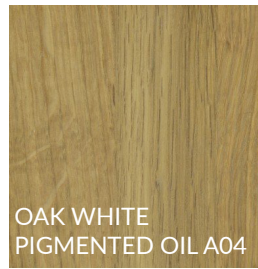

### WOOD FINISHES

OAK  
CHERRY  
PEAR  
ELM  
MAPLE  
WALNUT

### COLOR OPTIONS

YELLOW  
PINK  
BLUE  
TURQUOISE  
DARK GREY  
ANTHRAZIT GREY  
GREY  
WHITE

WOOD

COLORED WOOD