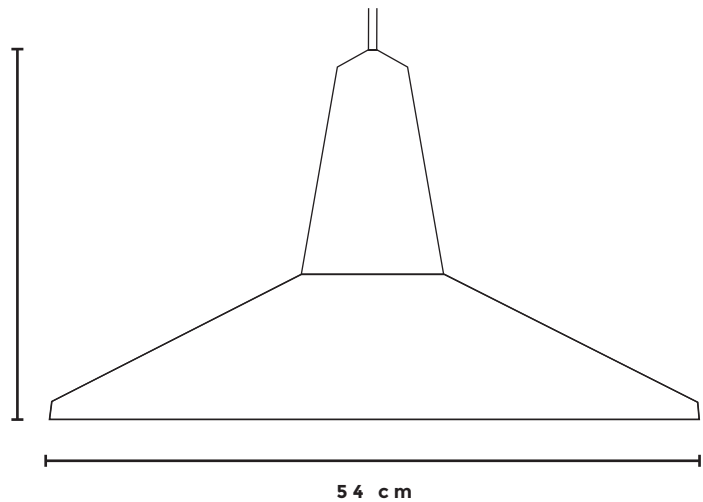

German
Design Award

SPECIAL
MENTION 2015

EIKON SHELL LIGHTING

DIMENSIONS

54 cm x 32 cm

WEIGHT

4,24 kg

32 cm