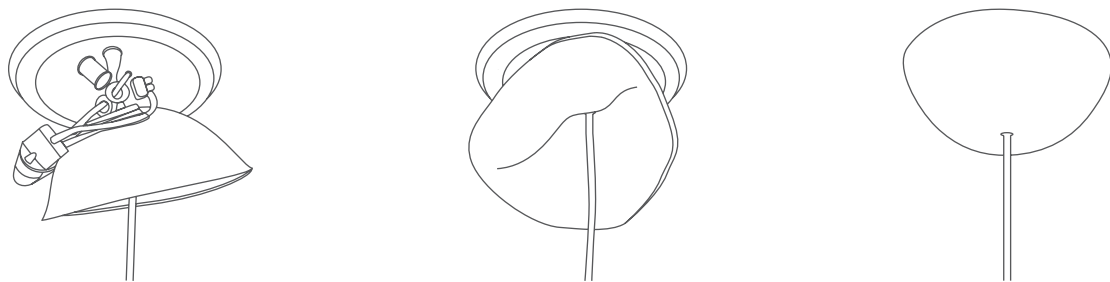

designed by Julia Jessen & Niklas Jessen for SCHNEID | 2014

Eikon Shell 'Light Yellow' with walnut wood

DESIGN

Eikon Shell is a minimalist lamp made of certified wood and a coloured metal lampshade. The wooden base and the coloured shade are a perfect match for many home and interior design applications.

The light has a clean line that gives it a pure and contemporary look with a subtle reminder of the industrial age. The large Shell lampshade creates a very high light output. The magnetic connecting system allows the lampshade to be easily changed for another color, shape or material of the Eikon collection.

LED-11W

H-40W

I-60W

SPECIFICATIONS**VOLTAGE**

220V - 240V | 50Hz

Other cords (voltage) on request.

CANOPY

Cable Cup covering included |white or black| 15,8 cm x 6 cm

Made out of soft material (PVC). The cup can be easily folded over and fits tight to the ceiling.

Other colors are available on request.

**MAINTENANCE**

Wipe off dust with feather duster. To remove fresh stains wipe with a slightly moist cloth. Always switch off the electricity before cleaning.