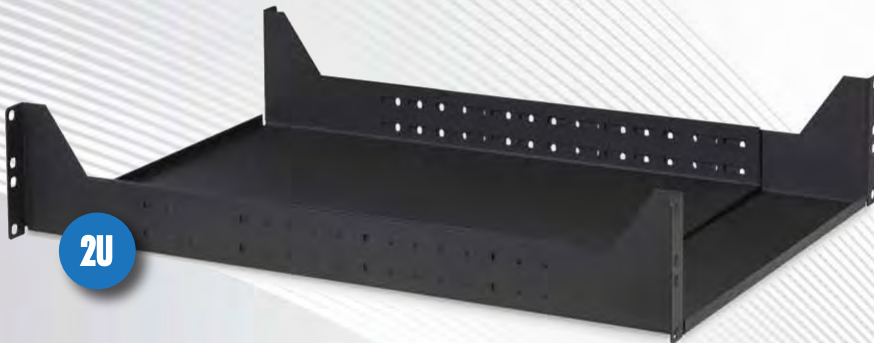

SPECIFICATIONS

Size	2U 4-Point Adjustable Shelf
Part Number	1906-3-006-02
Width	19"
Depth	Adjustable: 22" - 40"
Height	3.47"
Material(s)	CRS (Cold Rolled Steel)
Finish/Color	Black Powder Coat Finish
UPC	879447000276
Warranty	Limited Lifetime Warranty
Shipping Method	FedEx Ground