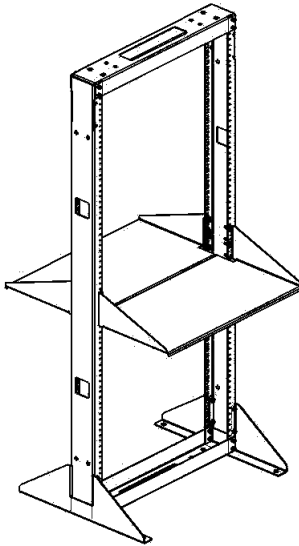

KENDALL HOWARD ®

Assembly Instructions

2U 2 Piece Telco Shelf

Part Number: 1906-3-300-02

Address: 10152 Liberty Lane
Chisago City, Minnesota, 55013
United States of America

Phone: 651-213-1333
Fax: 800-418-6897

www.kendallhoward.com

Tools Needed:

Screw Driver

You may also need:

Rack Screws and Cage Nuts

What's in the box:

Qty 2—2U Rack Shelves

Step 1: