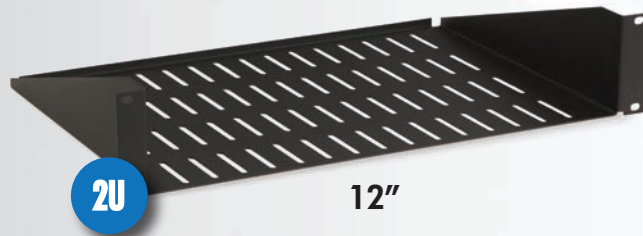

VENTED BASE

SPECIFICATIONS

Size	2U 12" Economy Rack Shelf	2U 14.75" Economy Rack Shelf	2U 12" Vented Economy Rack Shelf	2U 14.75" Vented Economy Rack Shelf
Part Number	3000-1-002-02	3000-1-003-02	3000-1-102-02	3000-1-103-02
Width	19"	19"	19"	19"
Depth	12.112"	14.75"	12.112"	14.75"
Height	3.47"	3.47"	3.47"	3.47"
Material(s)	CRS (Cold Rolled Steel)	CRS (Cold Rolled Steel)	CRS (Cold Rolled Steel)	CRS (Cold Rolled Steel)
Finish/Color	Black Powder Coat Finish	Black Powder Coat Finish	Black Powder Coat Finish	Black Powder Coat Finish
UPC	879447000979	879447000948	879447000962	879447000986
Warranty	5-Year Limited Warranty	5-Year Limited Warranty	5-Year Limited Warranty	5-Year Limited Warranty
Shipping Method	FedEx Ground	FedEx Ground	FedEx Ground	FedEx Ground