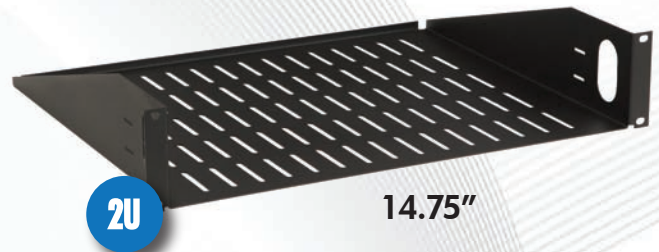

- Low cost light duty shelf
- 25 lb. weight capacity
- 12" or 14.75" deep
- 19" EIA 310-D compliant
- Made in the USA
- 5-Year Limited Warranty

FEATURES

Two-Point Mounting - Cantilever or two-point rack shelf is perfect for use in two-post racks, wall mount racks, and cabinets.

Easy to Install - Each U space features four mounting holes. These mounting holes can be mounted with rack screws (and cage nuts if needed) to easily install in tapped or cage nut style mounting rails.

Rounded Corners - Rounded corners reduce the risk of damage to your devices, cabling, and/or hands.

Ventilation - Vented base prevents hot spots and allows air flow to freely circulate throughout the rack or cabinet. (Feature only applies to 3000-1-102-02 and 3000-1-103-02)

SOLID BASE

VENTED BASE

SPECIFICATIONS

Size	2U 12" Economy Rack Shelf	2U 14.75" Economy Rack Shelf	2U 12" Vented Economy Rack Shelf	2U 14.75" Vented Economy Rack Shelf
Part Number	3000-1-002-02	3000-1-003-02	3000-1-102-02	3000-1-103-02
Width	19"	19"	19"	19"
Depth	12.112"	14.75"	12.112"	14.75"
Height	3.47"	3.47"	3.47"	3.47"
Material(s)	CRS (Cold Rolled Steel)	CRS (Cold Rolled Steel)	CRS (Cold Rolled Steel)	CRS (Cold Rolled Steel)
Finish/Color	Black Powder Coat Finish	Black Powder Coat Finish	Black Powder Coat Finish	Black Powder Coat Finish
UPC	879447000979	879447000948	879447000962	879447000986
Warranty	5-Year Limited Warranty	5-Year Limited Warranty	5-Year Limited Warranty	5-Year Limited Warranty
Shipping Method	FedEx Ground	FedEx Ground	FedEx Ground	FedEx Ground