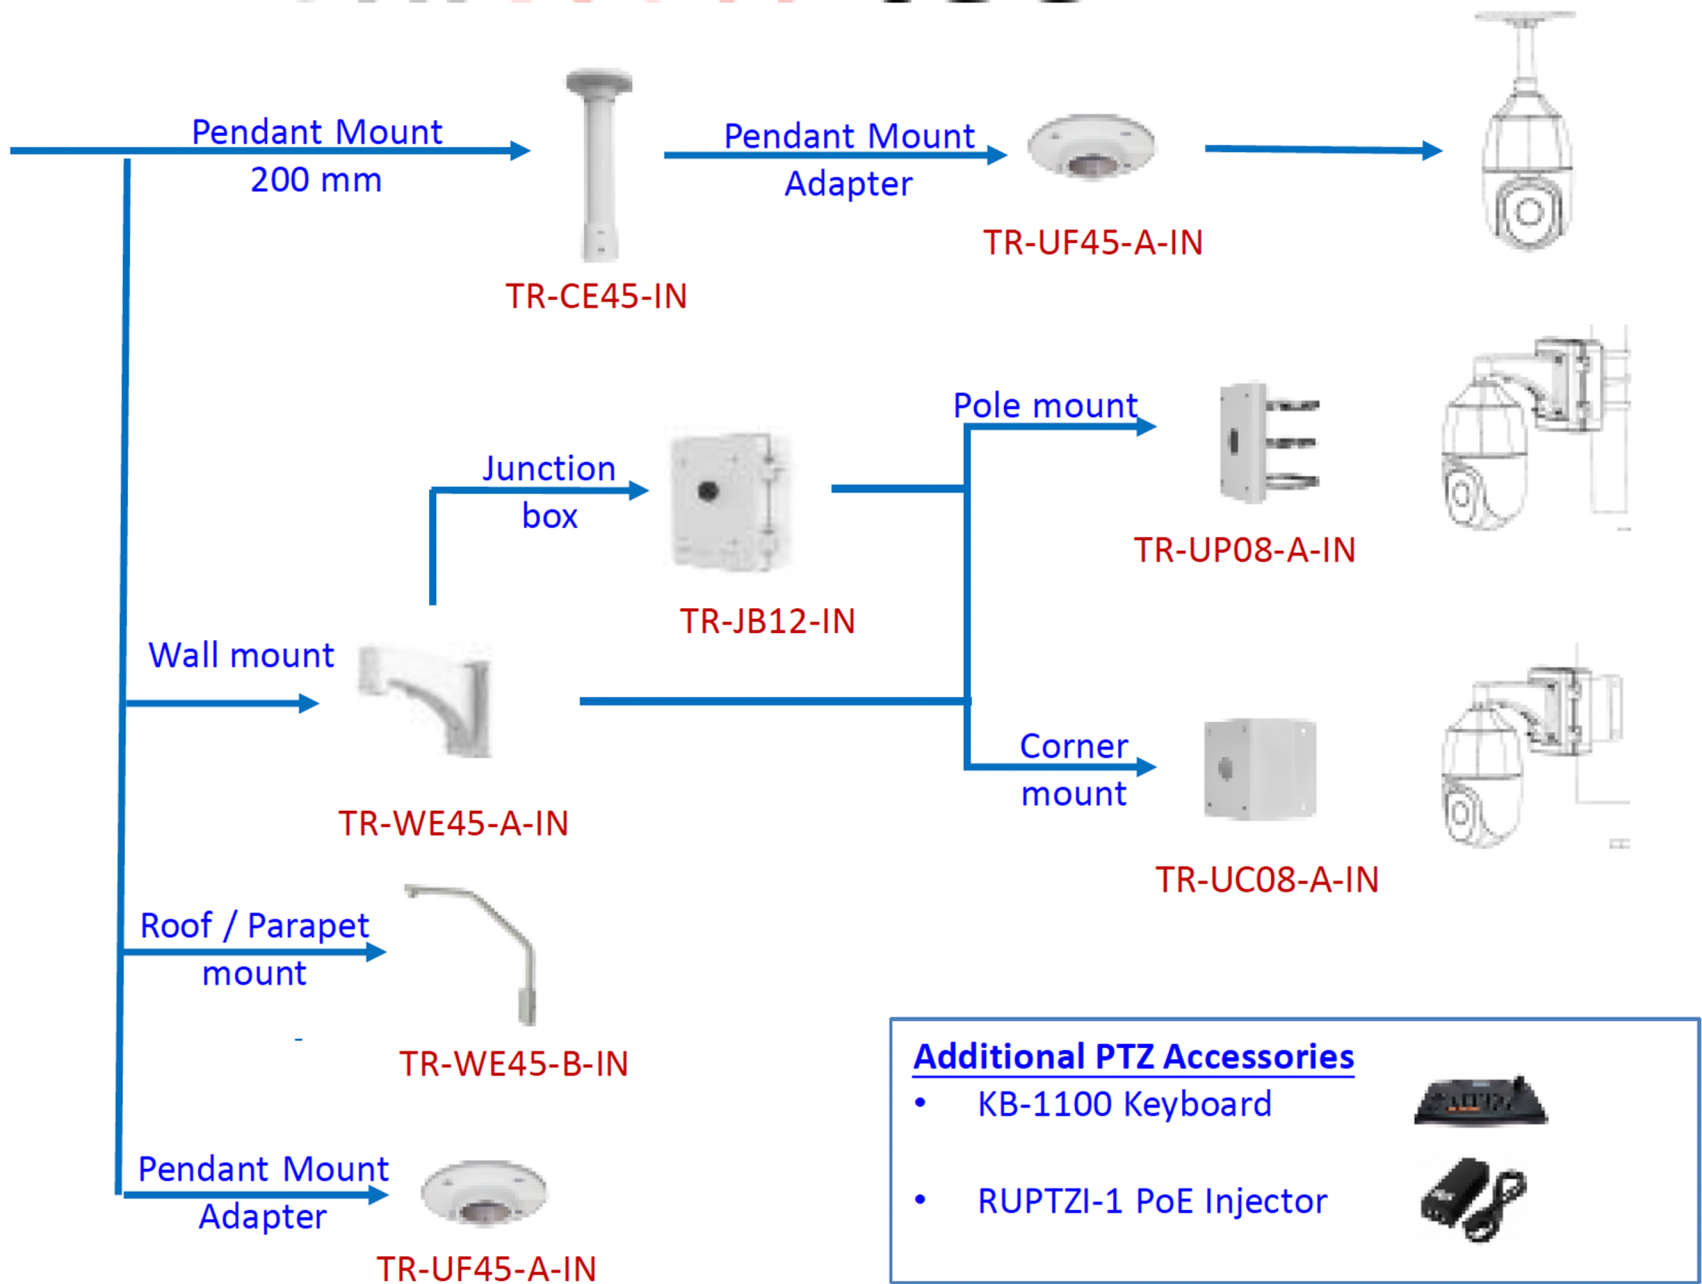

## PTZ Domes

IPCSD233X  
IPCSD4K25X

### Additional PTZ Accessories

- KB-1100 Keyboard
- RUPTZI-1 PoE Injector