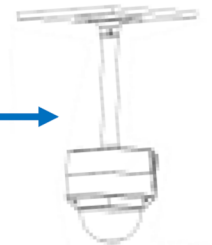

Vandal Dome Pendant Mounts

IPV4213MAIX
IPV5213MX
IPV4K212MX

+

Junction box

TR-JB04-C-IN

TR-SE24-IN
200mm Extension

IPV4E212MX
IPV5E212MX

+

TR-JB03-H-IN

Pendent mount

IPV428X
IPV4E40X
IPV440AIX
IPV5E28X
IPV528X
IPVLP428X
IPV428AIX
IPV4E28X

+

TR-JB03-G-IN

TR-SE24-A-IN
500mm Extension

TR-CM24-IN
200mm Pendant Mount