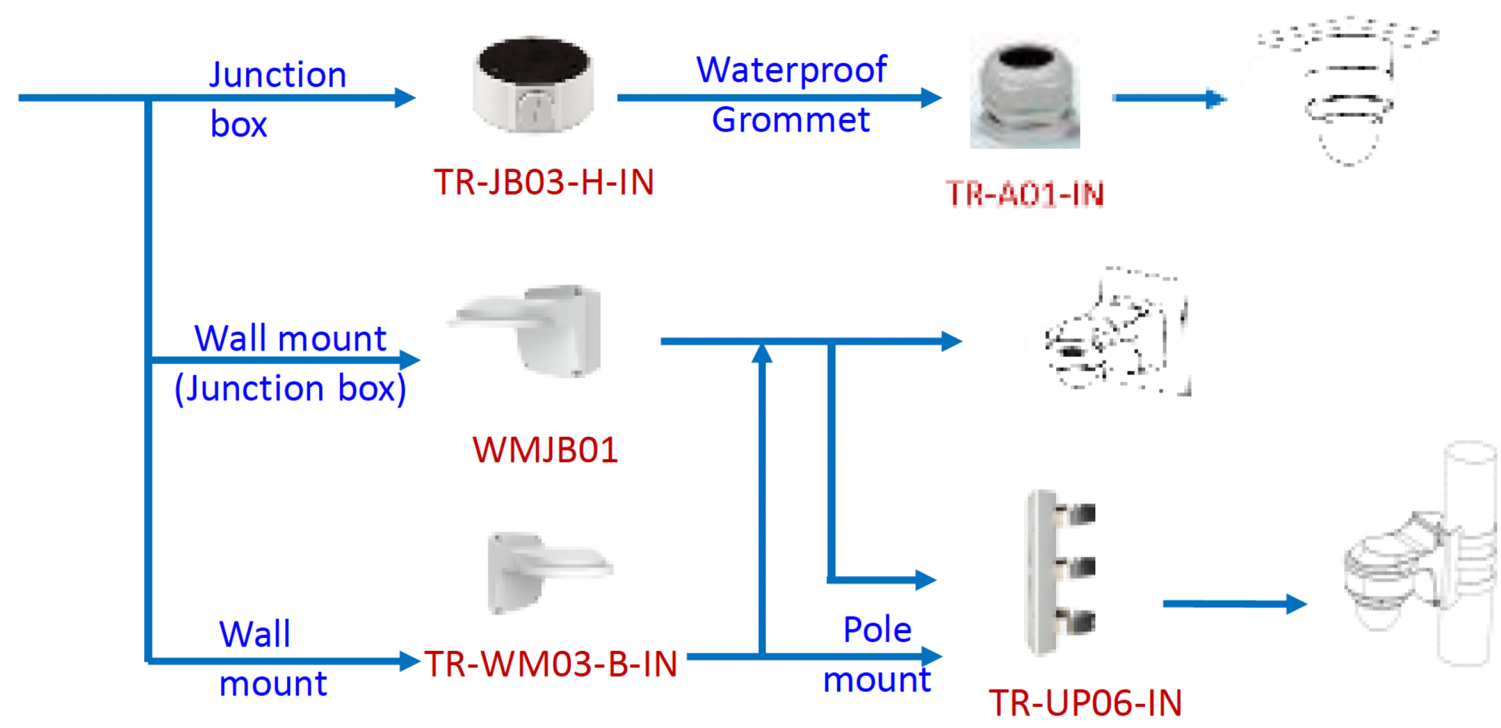

uniview tec

Turret Domes

- IPT5213MX
- IPT4K212MX
- IPT4213MAIX
- IPT4E212MX
- IPT428AIX

IPT428AIBX