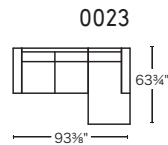

SQUARE

Design: Bernhardt & Vella
CS/3371

32 CONFIGURATIONS AND OPTIONAL OTTOMAN