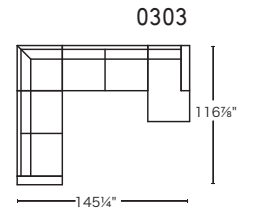

SQUARE

Design: Bernhardt & Vella
CS/3371

32 CONFIGURATIONS AND OPTIONAL OTTOMAN