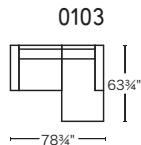

SQUARE

Design: Bernhardt & Vella
CS/3371

32 CONFIGURATIONS AND OPTIONAL OTTOMAN