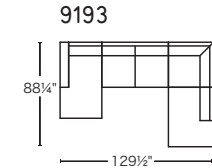

SQUARE

Design: Bernhardt & Vella
CS/3371

32 CONFIGURATIONS AND OPTIONAL OTTOMAN