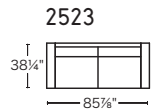

calligaris 

SQUARE

Design: Bernhardt & Vella
CS/3371

Foot Options

H/31003
Smoke P12
Natural P27

K/31006
Chromed P77
Anthracite P16

I/31004
Chromed P77

L/31007
Polished Aluminum P74

SQUARE

Design: Bernhardt & Vella
CS/3371

32 CONFIGURATIONS AND OPTIONAL OTTOMAN

Optional Ottoman (small)

Optional Ottoman (large)