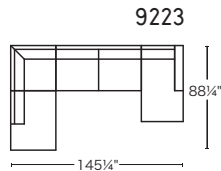

calligaris 

SQUARE

Design: Bernhardt & Vella
CS/3371

Foot Options

H/31003
Smoke P12
Natural P27

K/31006
Chromed P77
Anthracite P16

I/31004
Chromed P77

L/31007
Polished Aluminum P74

SQUARE

Design: Bernhardt & Vella
CS/3371

32 CONFIGURATIONS AND OPTIONAL OTTOMAN

Optional Ottoman (small)

Optional Ottoman (large)