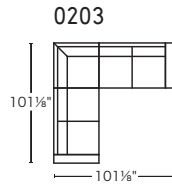

calligaris 

SQUARE

Design: Bernhardt & Vella
CS/3371

Foot Options

H/31003
Smoke P12
Natural P27

K/31006
Chromed P77
Anthracite P16

I/31004
Chromed P77

L/31007
Polished Aluminum P74

SQUARE

Design: Bernhardt & Vella
CS/3371

32 CONFIGURATIONS AND OPTIONAL OTTOMAN

Optional Ottoman (small)

Optional Ottoman (large)