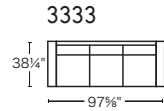

SQUARE

Design: Bernhardt & Vella
CS/3371

32 CONFIGURATIONS AND OPTIONAL OTTOMAN