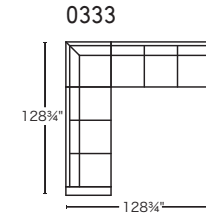

calligaris 

SQUARE

Design: Bernhardt & Vella
CS/3371

Foot Options

H/31003
Smoke P12
Natural P27

K/31006
Chromed P77
Anthracite P16

I/31004
Chromed P77

L/31007
Polished Aluminum P74

SQUARE

Design: Bernhardt & Vella
CS/3371

32 CONFIGURATIONS AND OPTIONAL OTTOMAN

Optional Ottoman (small)

Optional Ottoman (large)