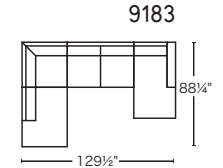

calligaris 

SQUARE

Design: Bernhardt & Vella
CS/3371

Foot Options

H/31003
Smoke P12
Natural P27

K/31006
Chromed P77
Anthracite P16

I/31004
Chromed P77

L/31007
Polished Aluminum P74

SQUARE

Design: Bernhardt & Vella
CS/3371

32 CONFIGURATIONS AND OPTIONAL OTTOMAN

Optional Ottoman (small)

Optional Ottoman (large)