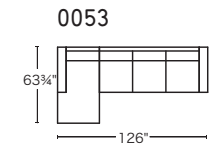

SQUARE

Design: Bernhardt & Vella
CS/3371

32 CONFIGURATIONS AND OPTIONAL OTTOMAN