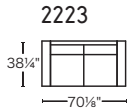

calligaris 

SQUARE

Design: Bernhardt & Vella
CS/3371

Foot Options

H/31003
Smoke P12
Natural P27

K/31006
Chromed P77
Anthracite P16

I/31004
Chromed P77

L/31007
Polished Aluminum P74

SQUARE

Design: Bernhardt & Vella
CS/3371

32 CONFIGURATIONS AND OPTIONAL OTTOMAN

Optional Ottoman (small)

Optional Ottoman (large)