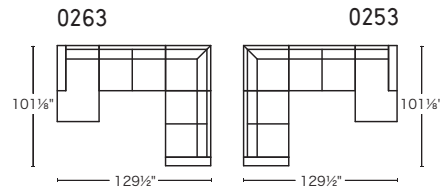

calligaris 

SQUARE

Design: Bernhardt & Vella
CS/3371

Foot Options

H/31003
Smoke P12
Natural P27

K/31006
Chromed P77
Anthracite P16

I/31004
Chromed P77

L/31007
Polished Aluminum P74

SQUARE

Design: Bernhardt & Vella
CS/3371

32 CONFIGURATIONS AND OPTIONAL OTTOMAN

Optional Ottoman (small)

Optional Ottoman (large)