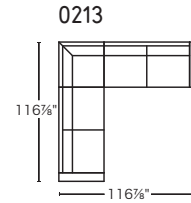

calligaris 

SQUARE

Design: Bernhardt & Vella
CS/3371

Foot Options

H/31003
Smoke P12
Natural P27

K/31006
Chromed P77
Anthracite P16

I/31004
Chromed P77

L/31007
Polished Aluminum P74

SQUARE

Design: Bernhardt & Vella
CS/3371

32 CONFIGURATIONS AND OPTIONAL OTTOMAN

Optional Ottoman (small)

Optional Ottoman (large)