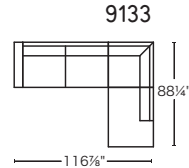

calligaris 

SQUARE

Design: Bernhardt & Vella
CS/3371

Foot Options

H/31003
Smoke P12
Natural P27

K/31006
Chromed P77
Anthracite P16

I/31004
Chromed P77

L/31007
Polished Aluminum P74

SQUARE

Design: Bernhardt & Vella
CS/3371

32 CONFIGURATIONS AND OPTIONAL OTTOMAN

Optional Ottoman (small)

Optional Ottoman (large)