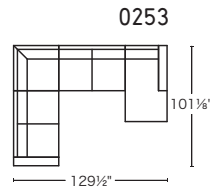

calligaris 

SQUARE

Design: Bernhardt & Vella
CS/3371

Foot Options

H/31003
Smoke P12
Natural P27

K/31006
Chromed P77
Anthracite P16

I/31004
Chromed P77

L/31007
Polished Aluminum P74

SQUARE

Design: Bernhardt & Vella
CS/3371

32 CONFIGURATIONS AND OPTIONAL OTTOMAN

Optional Ottoman (small)

Optional Ottoman (large)