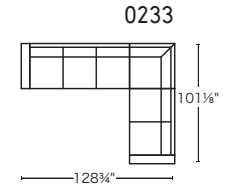

calligaris 

SQUARE

Design: Bernhardt & Vella
CS/3371

Foot Options

H/31003
Smoke P12
Natural P27

K/31006
Chromed P77
Anthracite P16

I/31004
Chromed P77

L/31007
Polished Aluminum P74

SQUARE

Design: Bernhardt & Vella
CS/3371

32 CONFIGURATIONS AND OPTIONAL OTTOMAN

Optional Ottoman (small)

Optional Ottoman (large)