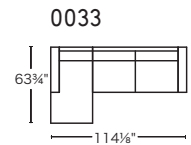

SQUARE

Design: Bernhardt & Vella
CS/3371

32 CONFIGURATIONS AND OPTIONAL OTTOMAN