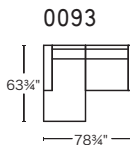

SQUARE

Design: Bernhardt & Vella
CS/3371

32 CONFIGURATIONS AND OPTIONAL OTTOMAN