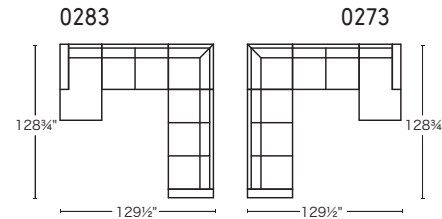

calligaris 

SQUARE

Design: Bernhardt & Vella
CS/3371

Foot Options

H/31003
Smoke P12
Natural P27

K/31006
Chromed P77
Anthracite P16

I/31004
Chromed P77

L/31007
Polished Aluminum P74

SQUARE

Design: Bernhardt & Vella
CS/3371

32 CONFIGURATIONS AND OPTIONAL OTTOMAN

Optional Ottoman (small)

Optional Ottoman (large)