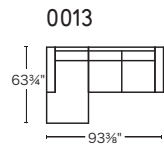

SQUARE

Design: Bernhardt & Vella
CS/3371

32 CONFIGURATIONS AND OPTIONAL OTTOMAN