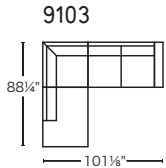

SQUARE

Design: Bernhardt & Vella
CS/3371

32 CONFIGURATIONS AND OPTIONAL OTTOMAN