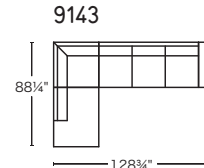

calligaris 

SQUARE

Design: Bernhardt & Vella
CS/3371

Foot Options

H/31003
Smoke P12
Natural P27

K/31006
Chromed P77
Anthracite P16

I/31004
Chromed P77

L/31007
Polished Aluminum P74

SQUARE

Design: Bernhardt & Vella
CS/3371

32 CONFIGURATIONS AND OPTIONAL OTTOMAN

Optional Ottoman (small)

Optional Ottoman (large)