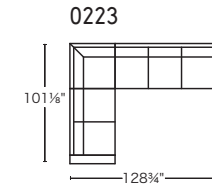

calligaris 

SQUARE

Design: Bernhardt & Vella
CS/3371

Foot Options

H/31003
Smoke P12
Natural P27

K/31006
Chromed P77
Anthracite P16

I/31004
Chromed P77

L/31007
Polished Aluminum P74

SQUARE

Design: Bernhardt & Vella
CS/3371

32 CONFIGURATIONS AND OPTIONAL OTTOMAN

Optional Ottoman (small)

Optional Ottoman (large)