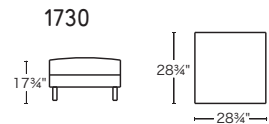

Optional Ottoman (small)