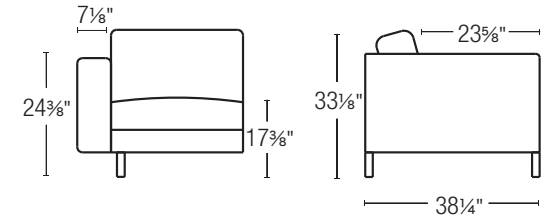

calligaris 

SQUARE

Design: Bernhardt & Vella
CS/3371

Foot Options

H/31003
Smoke P12
Natural P27

K/31006
Chromed P77
Anthracite P16

I/31004
Chromed P77

L/31007
Polished Aluminum P74

SQUARE

Design: Bernhardt & Vella
CS/3371

32 CONFIGURATIONS AND OPTIONAL OTTOMAN

Optional Ottoman (small)

Optional Ottoman (large)