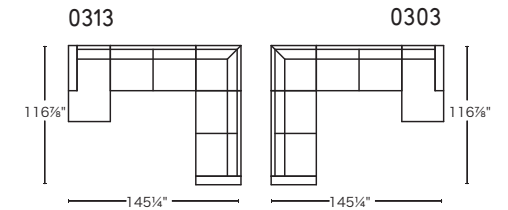

calligaris 

SQUARE

Design: Bernhardt & Vella
CS/3371

Foot Options

H/31003
Smoke P12
Natural P27

K/31006
Chromed P77
Anthracite P16

I/31004
Chromed P77

L/31007
Polished Aluminum P74

SQUARE

Design: Bernhardt & Vella
CS/3371

32 CONFIGURATIONS AND OPTIONAL OTTOMAN

Optional Ottoman (small)

Optional Ottoman (large)