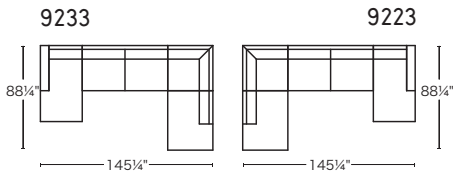

calligaris 

SQUARE

Design: Bernhardt & Vella
CS/3371

Foot Options

H/31003
Smoke P12
Natural P27

K/31006
Chromed P77
Anthracite P16

I/31004
Chromed P77

L/31007
Polished Aluminum P74

SQUARE

Design: Bernhardt & Vella
CS/3371

32 CONFIGURATIONS AND OPTIONAL OTTOMAN

Optional Ottoman (small)

Optional Ottoman (large)