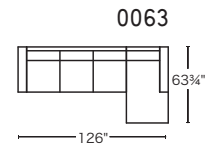

calligaris 

SQUARE

Design: Bernhardt & Vella
CS/3371

Foot Options

H/31003
Smoke P12
Natural P27

K/31006
Chromed P77
Anthracite P16

I/31004
Chromed P77

L/31007
Polished Aluminum P74

SQUARE

Design: Bernhardt & Vella
CS/3371

32 CONFIGURATIONS AND OPTIONAL OTTOMAN

Optional Ottoman (small)

Optional Ottoman (large)