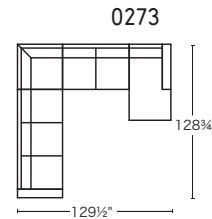

calligaris 

SQUARE

Design: Bernhardt & Vella
CS/3371

Foot Options

H/31003
Smoke P12
Natural P27

K/31006
Chromed P77
Anthracite P16

I/31004
Chromed P77

L/31007
Polished Aluminum P74

SQUARE

Design: Bernhardt & Vella
CS/3371

32 CONFIGURATIONS AND OPTIONAL OTTOMAN

Optional Ottoman (small)

Optional Ottoman (large)