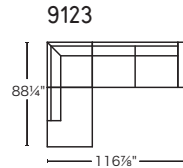

calligaris 

SQUARE

Design: Bernhardt & Vella
CS/3371

Foot Options

H/31003
Smoke P12
Natural P27

K/31006
Chromed P77
Anthracite P16

I/31004
Chromed P77

L/31007
Polished Aluminum P74

SQUARE

Design: Bernhardt & Vella
CS/3371

32 CONFIGURATIONS AND OPTIONAL OTTOMAN

Optional Ottoman (small)

Optional Ottoman (large)