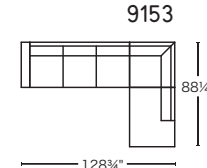

calligaris 

SQUARE

Design: Bernhardt & Vella
CS/3371

Foot Options

H/31003
Smoke P12
Natural P27

K/31006
Chromed P77
Anthracite P16

I/31004
Chromed P77

L/31007
Polished Aluminum P74

SQUARE

Design: Bernhardt & Vella
CS/3371

32 CONFIGURATIONS AND OPTIONAL OTTOMAN

Optional Ottoman (small)

Optional Ottoman (large)