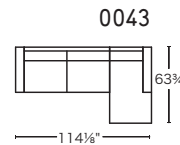

SQUARE

Design: Bernhardt & Vella
CS/3371

32 CONFIGURATIONS AND OPTIONAL OTTOMAN