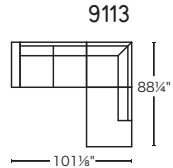

calligaris 

SQUARE

Design: Bernhardt & Vella
CS/3371

Foot Options

H/31003
Smoke P12
Natural P27

K/31006
Chromed P77
Anthracite P16

I/31004
Chromed P77

L/31007
Polished Aluminum P74

SQUARE

Design: Bernhardt & Vella
CS/3371

32 CONFIGURATIONS AND OPTIONAL OTTOMAN

Optional Ottoman (small)

Optional Ottoman (large)