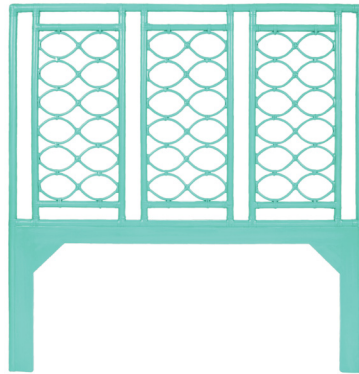

SHOP
THE LOOK

LATTICE BACK HEADBOARD

Available in Twin, Queen, King

LATTICE BACK COMPLETE BED

Standard or Platform base. Twin, Twin XL, Queen, King size. Any finish available.

ITALIA END TABLE

Any finish available.

Any finish available.

CHARLOTTE BENCH

Any finish available. COM or Graded-in performance fabrics.

STOCKHOLM CHAIR

Any finish available. COM or Graded-in performance fabrics.

SHOP
THE LOOK

SHOP
THE LOOK

INFINITY HEADBOARD