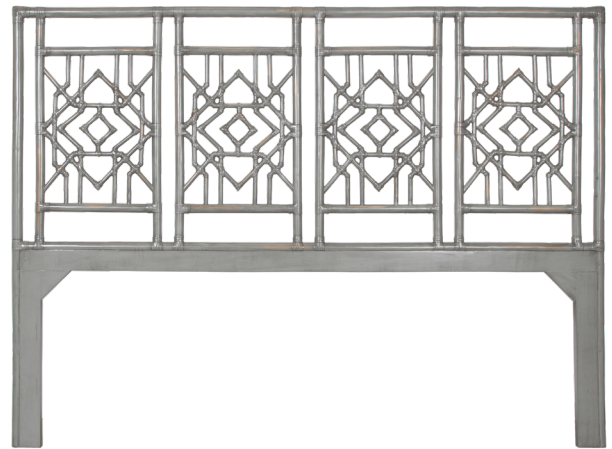

CUSTOM BEDROOM COLLECTIONS

NEW! MAR HEADBOARD
Available in Twin, Queen, King

NEW! MAR COMPLETE BED
Standard or Platform base. Twin, Twin XL, Double, Queen, King size. Any finish available.

NEW!
MAR
Headboard &
Bed Design!

SHOP
THE LOOK

BALI ARMCHAIR

Select finishes available. COM or
Graded-in performance fabrics.

ITALIA END TABLE

Any finish available.

SHOP
THE LOOK

TULUM HEADBOARD

Available in Twin, Queen, King

TULUM COMPLETE BED

Standard or Platform base. Twin, Twin XL, Queen, King size. Any finish available.

OLYMPIA NIGHTSTAND

Gold or Brushed Nickel hardware.
Any finish available.

CHIPPENDALE HEADBOARD

Available in Twin, Double, Queen, King
Any finish available.

CHIPPENDALE COMPLETE BED

Standard or Platform base. Twin, Twin XL,
Double, Queen, King size. Any finish available.

CHIPPENDALE END TABLE

Any finish available. Rattan or metal
hardware available.

SHOP
THE LOOK