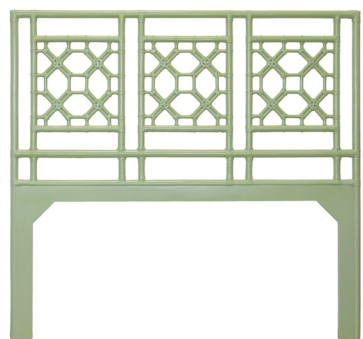

SHOP
THE LOOK

LATTICE BACK HEADBOARD

Available in Twin, Queen, King

LATTICE BACK COMPLETE BED

Standard or Platform base. Twin, Twin XL, Queen, King size. Any finish available.

ITALIA END TABLE

Any finish available.