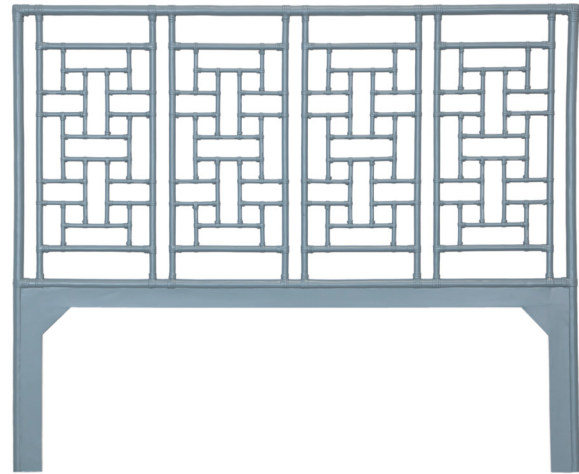

Available in Twin,, Queen, King
Any finish available.

INFINITY COMPLETE BED

Standard or Platform base. Twin, Twin XL,
Queen, King size. Any finish available.

INFINITY END TABLE

Any finish available. Metal hardware
available.

SHOP
THE LOOK

OHANA HEADBOARD

Available in Twin, Queen, King

OHANA COMPLETE BED

Standard or Platform base. Twin, Twin XL, Queen, King size. Any finish available.

INFINITY END TABLE

Gold or Brushed Nickel hardware.
Any finish available.