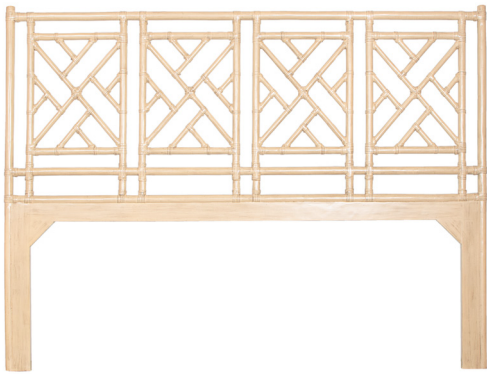

CUSTOM BEDROOM COLLECTIONS

NEW! MAR HEADBOARD
Available in Twin, Queen, King

NEW! MAR COMPLETE BED
Standard or Platform base. Twin, Twin XL, Double, Queen, King size. Any finish available.

NEW!
MAR
Headboard &
Bed Design!

SHOP
THE LOOK

BALI ARMCHAIR

Select finishes available. COM or
Graded-in performance fabrics.

ITALIA END TABLE

Any finish available.

SHOP
THE LOOK

TULUM HEADBOARD

Available in Twin, Queen, King

TULUM COMPLETE BED

Standard or Platform base. Twin, Twin XL, Queen, King size. Any finish available.

OLYMPIA NIGHTSTAND

Gold or Brushed Nickel hardware.
Any finish available.

CHIPPENDALE HEADBOARD

Available in Twin, Double, Queen, King
Any finish available.

CHIPPENDALE COMPLETE BED

Standard or Platform base. Twin, Twin XL,
Double, Queen, King size. Any finish available.

CHIPPENDALE END TABLE

Any finish available. Rattan or metal
hardware available.

SHOP
THE LOOK