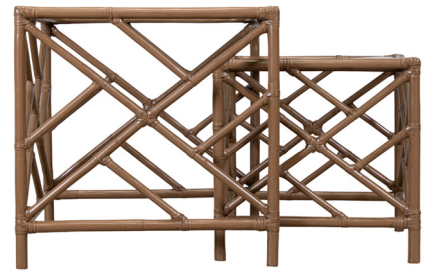

PENCIL RATTAN 9-DRAWER DRESSER

TIFFANY END TABLE

BANYAN NIGHTSTAND

BANYAN 6-DRAWER DRESSER

CAPRI NIGHTSTAND

Get creative mixing and matching finishes, textures, and silhouettes to create your own style!

CHIPPENDALE END TABLE

ITALIA END TABLE

ROUND SUNSET TEAK NESTING TABLES

CHIPPENDALE NESTING TABLES

KNOT LOUNGE CHAIR

STOCKHOLM CHAIR

BALI CHAIR

BANYAN CHEST

OHANA BED

SWIRL NESTING TABLES

SMALL MALACCA BENCH

CHARLOTTE BENCH

MALACCA BENCH

CHIPPENDALE BENCH

More bedroom accent
furniture on our website.
CLICK HERE TO SHOP.

THE ANATOMY OF A DAVID FRANCIS CUSTOM BED

David Francis custom beds feature a maple frame that is hand-crafted in our Florida factory. Crafted by master craftsmen and easy to assemble, this bed is built to last. Our beds are an artistic centerpiece and will make a statement in any bedroom.