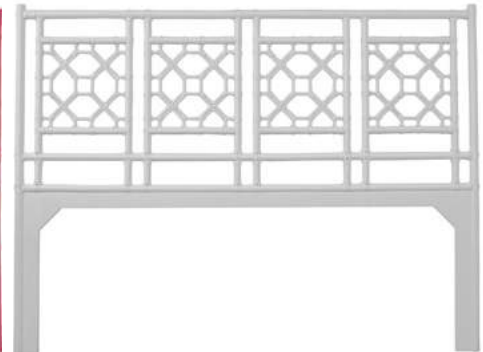

King

scan with your
phone to shop