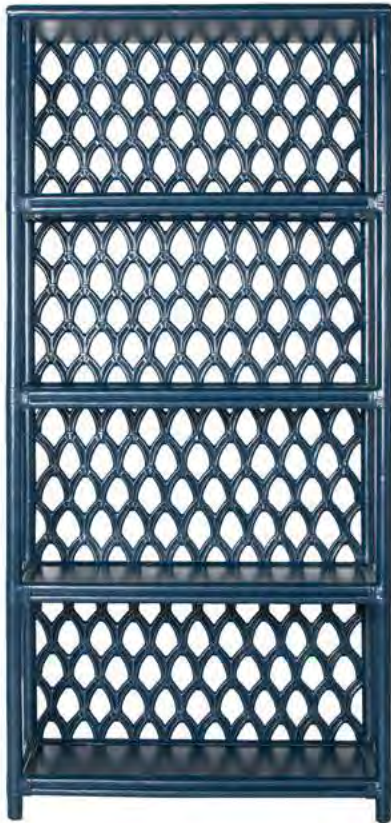

Anti-tip kit included

CUSTOMIZATION OPTIONS

scan with your
phone to shop

L6060 
CASABLANCA
ÉTAGÈRE

DIMENSIONS

Overall: W35.5" x D16" x H75.5"

Shelf Height: 16"

PRODUCT INFORMATION