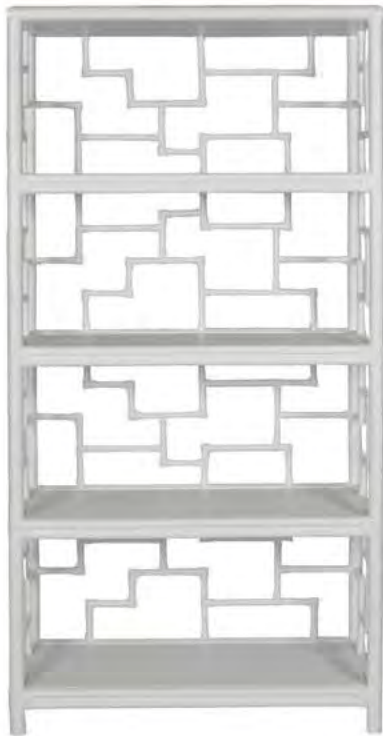

L6087
TIBET
ÉTAGÈRE

DIMENSIONS

Overall: W36" x D16" x H72"

Shelf Height: 15"

PRODUCT INFORMATION

Rattan frame

Rawhide bindings

Four wood shelves

Anti-tip kit included

CUSTOMIZATION OPTIONS

scan with your
phone to shop