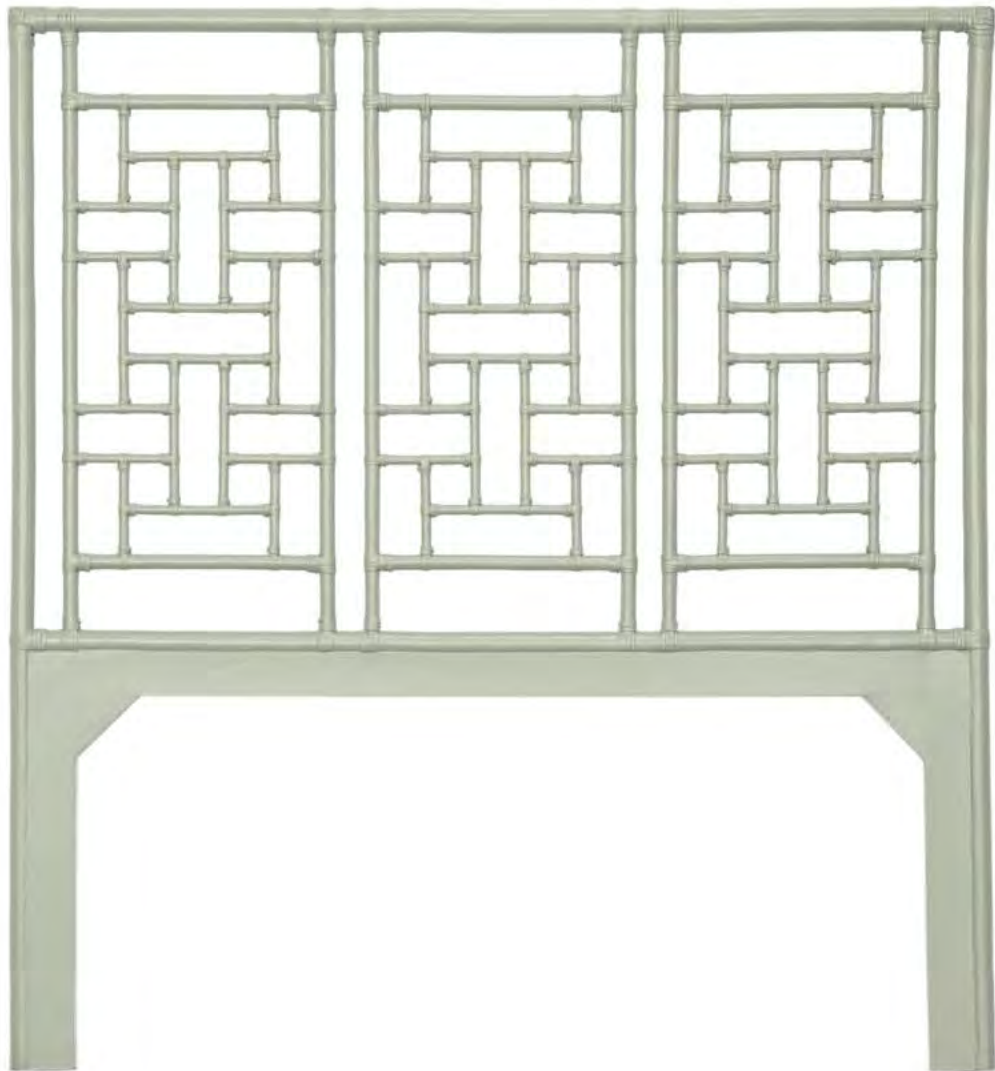

Available in Platform - designed for mattress only

See page #102 for bed dimension chart

CUSTOMIZATION OPTIONS

scan with your phone to shop

**NEW BED
 LEG STYLES!**

Squared

Tapered

Curved

Queen

B5060  **OHANA HEADBOARD**

DIMENSIONS

King: W80" x H66"

Queen: W63" x H66"

Twin: W42" x H66"

* Double/Cal King: Special order, approximately 24 weeks lead time

PRODUCT INFORMATION