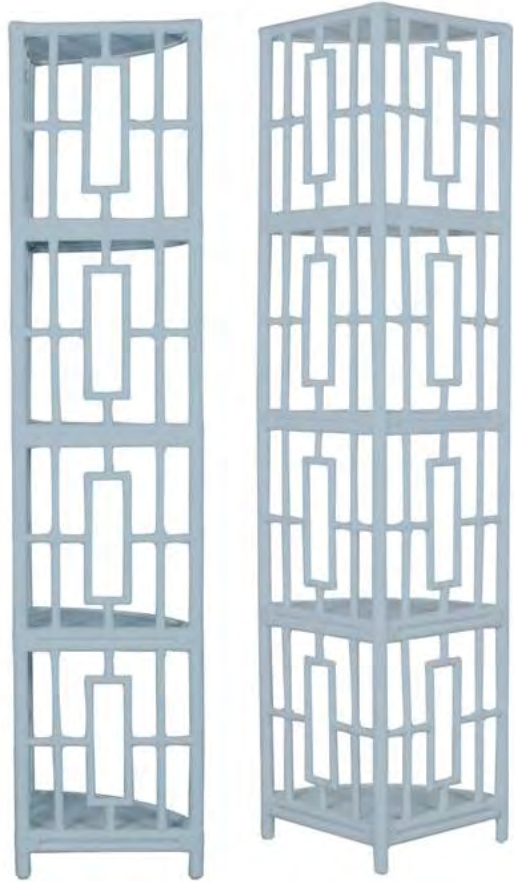

Shelf Height: 12"

PRODUCT INFORMATION

Rattan frame

Rawhide bindings

Four wood shelves

Anti-tip kit included

CUSTOMIZATION OPTIONS

scan with your
phone to shop

Anti-tip kit included

CUSTOMIZATION OPTIONS

scan with your
phone to shop

L6060 
CASABLANCA
ÉTAGÈRE

DIMENSIONS

Overall: W35.5" x D16" x H75.5"

Shelf Height: 16"

PRODUCT INFORMATION