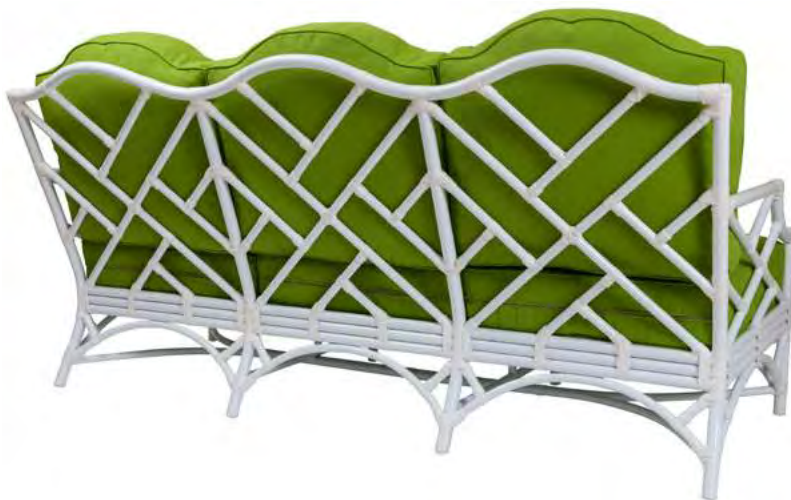

AW8082-S
**CHIPPENDALE OUTDOOR
SOFA**

DIMENSIONS

Overall: W78" x D35" x H37"
Seat Deck: W75" x D26" x H12"
Arm Height: 25"
Finished Seat Height: 17"

scan with your phone to shop

CUSTOMIZATION OPTIONS