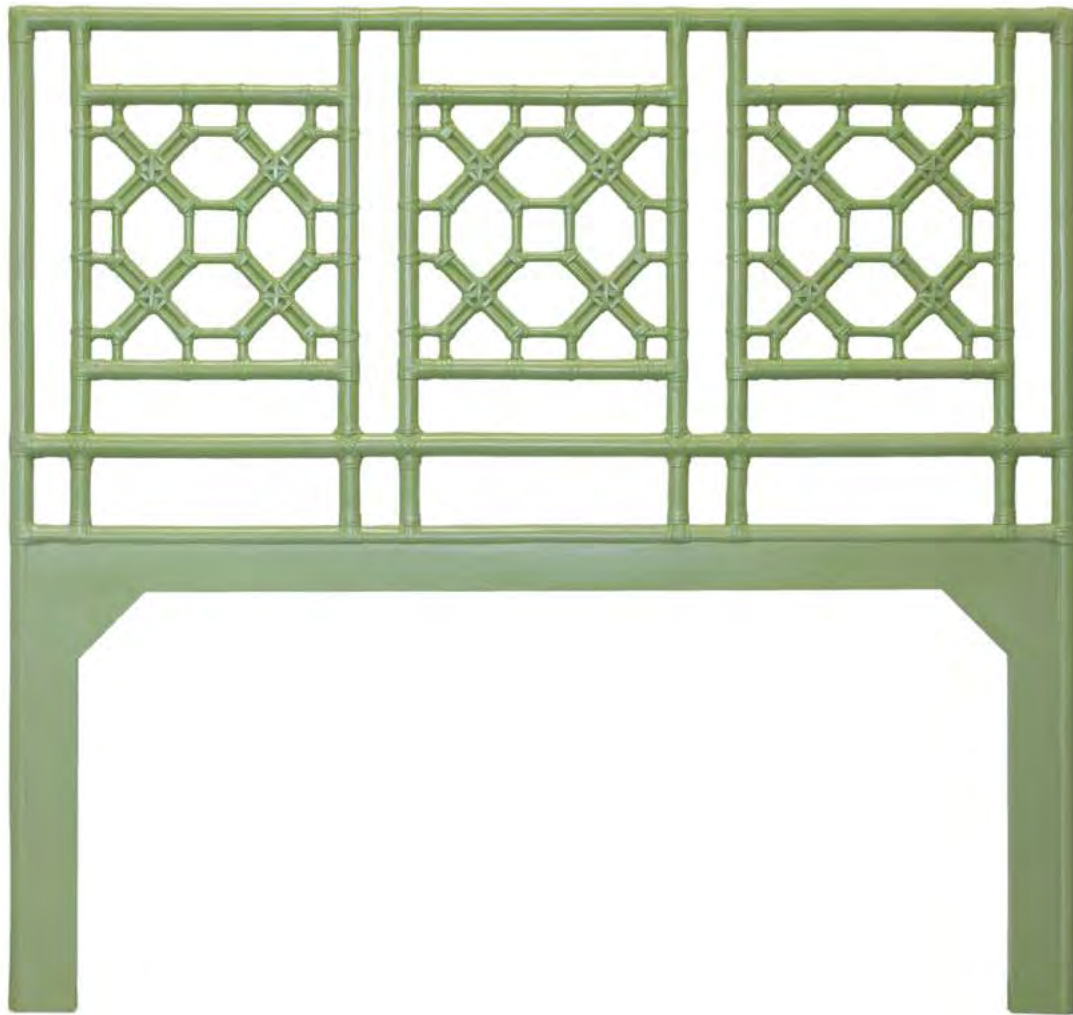

CUSTOMIZATION OPTIONS

scan with your
 phone to shop

**NEW BED
 LEG STYLES!**

Squared

Tapered

Curved

Queen

B4020 
LATTICE BACK HEADBOARD