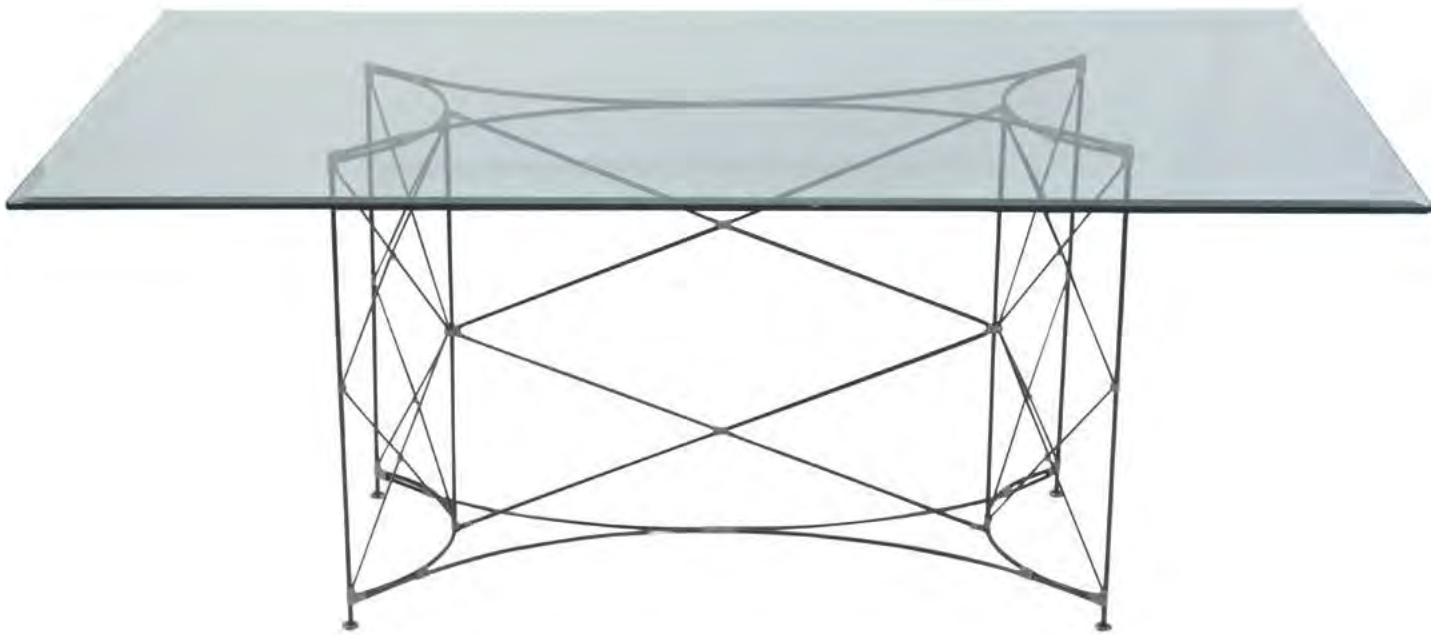

Pecan + Silver legs

Rubbed Grey + Black legs

scan with your
phone to shop

GLASS NOT INCLUDED

D2063-TB
ORIGAMI TABLE BASE

OVERALL DIMENSIONS

Overall: W20" x L43.5" x H29"

Recommended Glass size: W42" x L72"