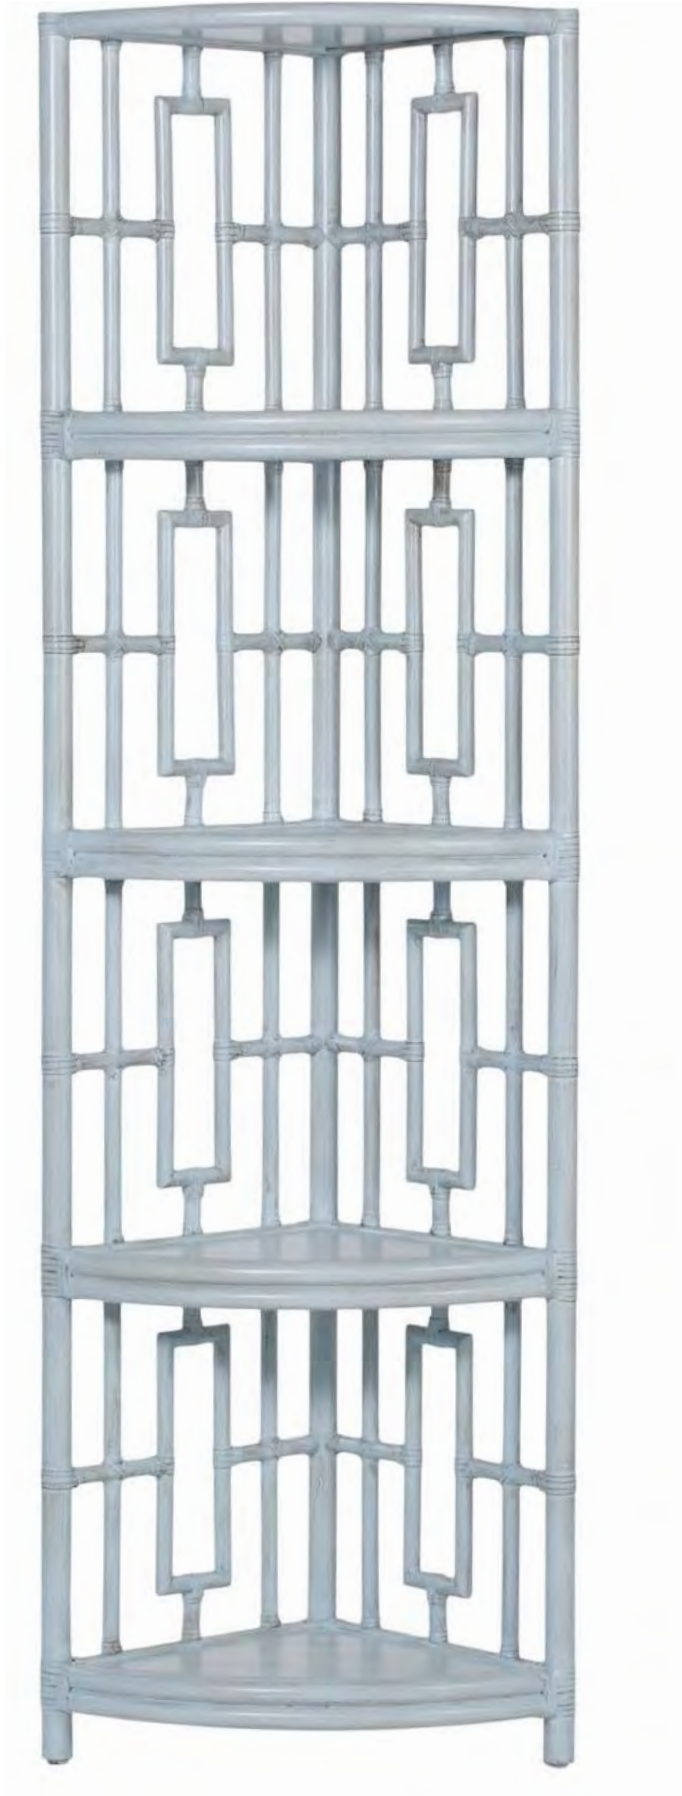

Shelf Height: 12"

PRODUCT INFORMATION

Rattan frame

Rawhide bindings

Four wood shelves

Anti-tip kit included

CUSTOMIZATION OPTIONS

scan with your
phone to shop