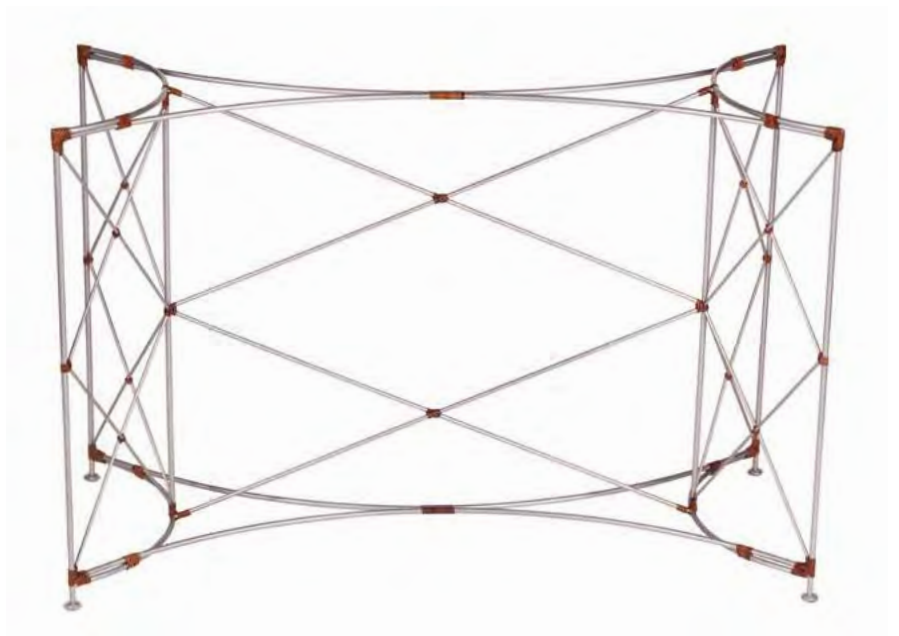

CUSTOMIZATION OPTIONS

Pecan + Silver legs

Rubbed Grey + Black legs

scan with your
phone to shop