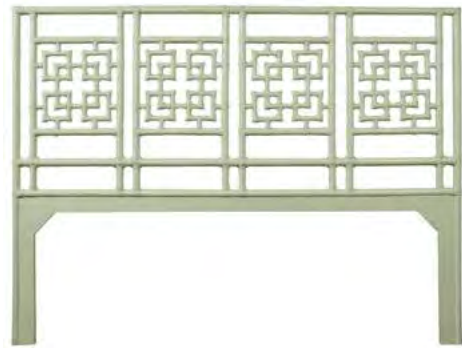

King

scan with your phone to shop