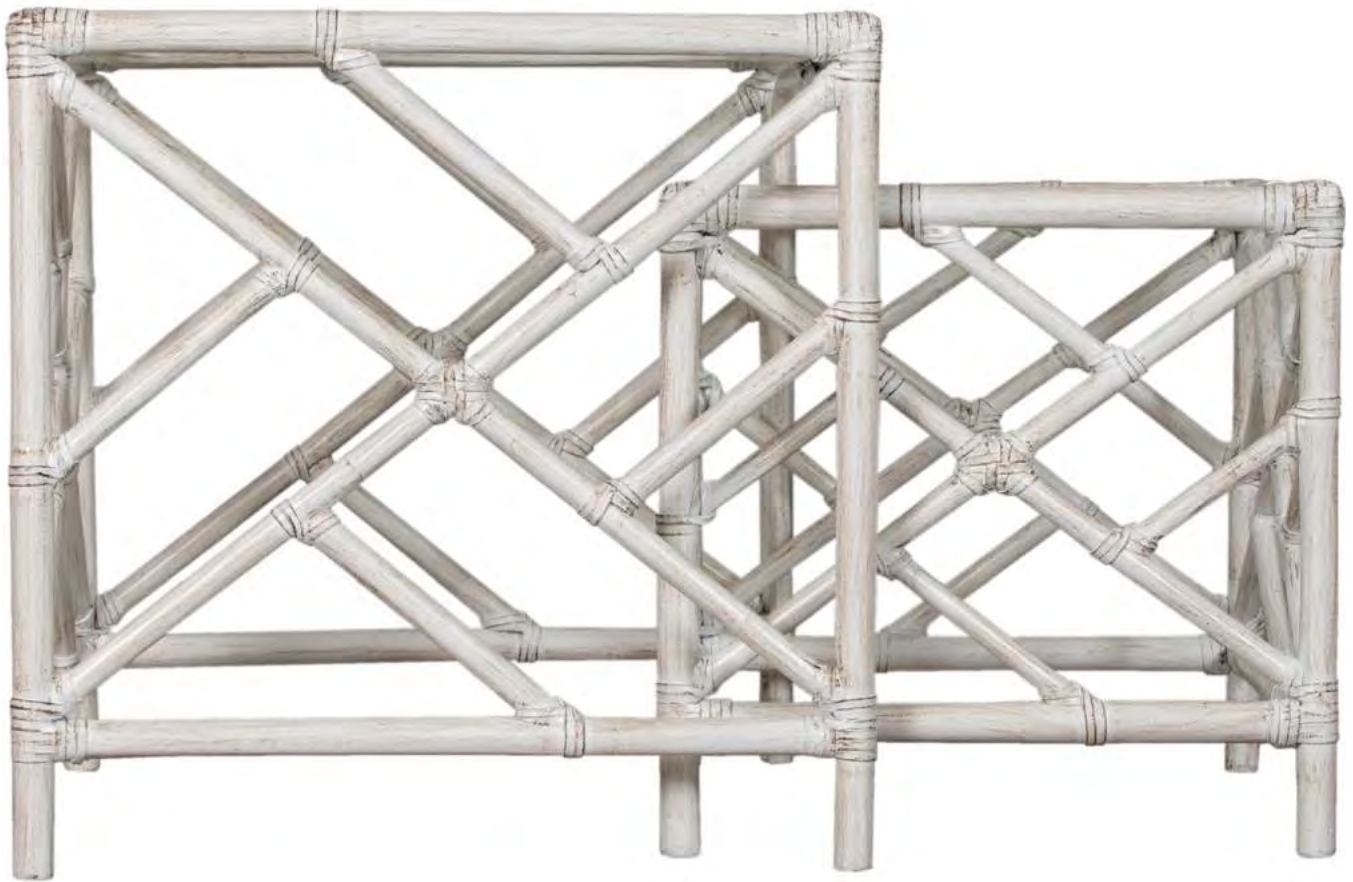

This item is not intended for clothing storage.

Anti-tip kit included.

scan with your phone to shop

Top Detail

L2908-NT 
CHIPPENDALE NESTING TABLES

DIMENSIONS SET OF 2

Large: W22" x D22" x H22"

Small: W17.5" x D17.5" x H17.5"