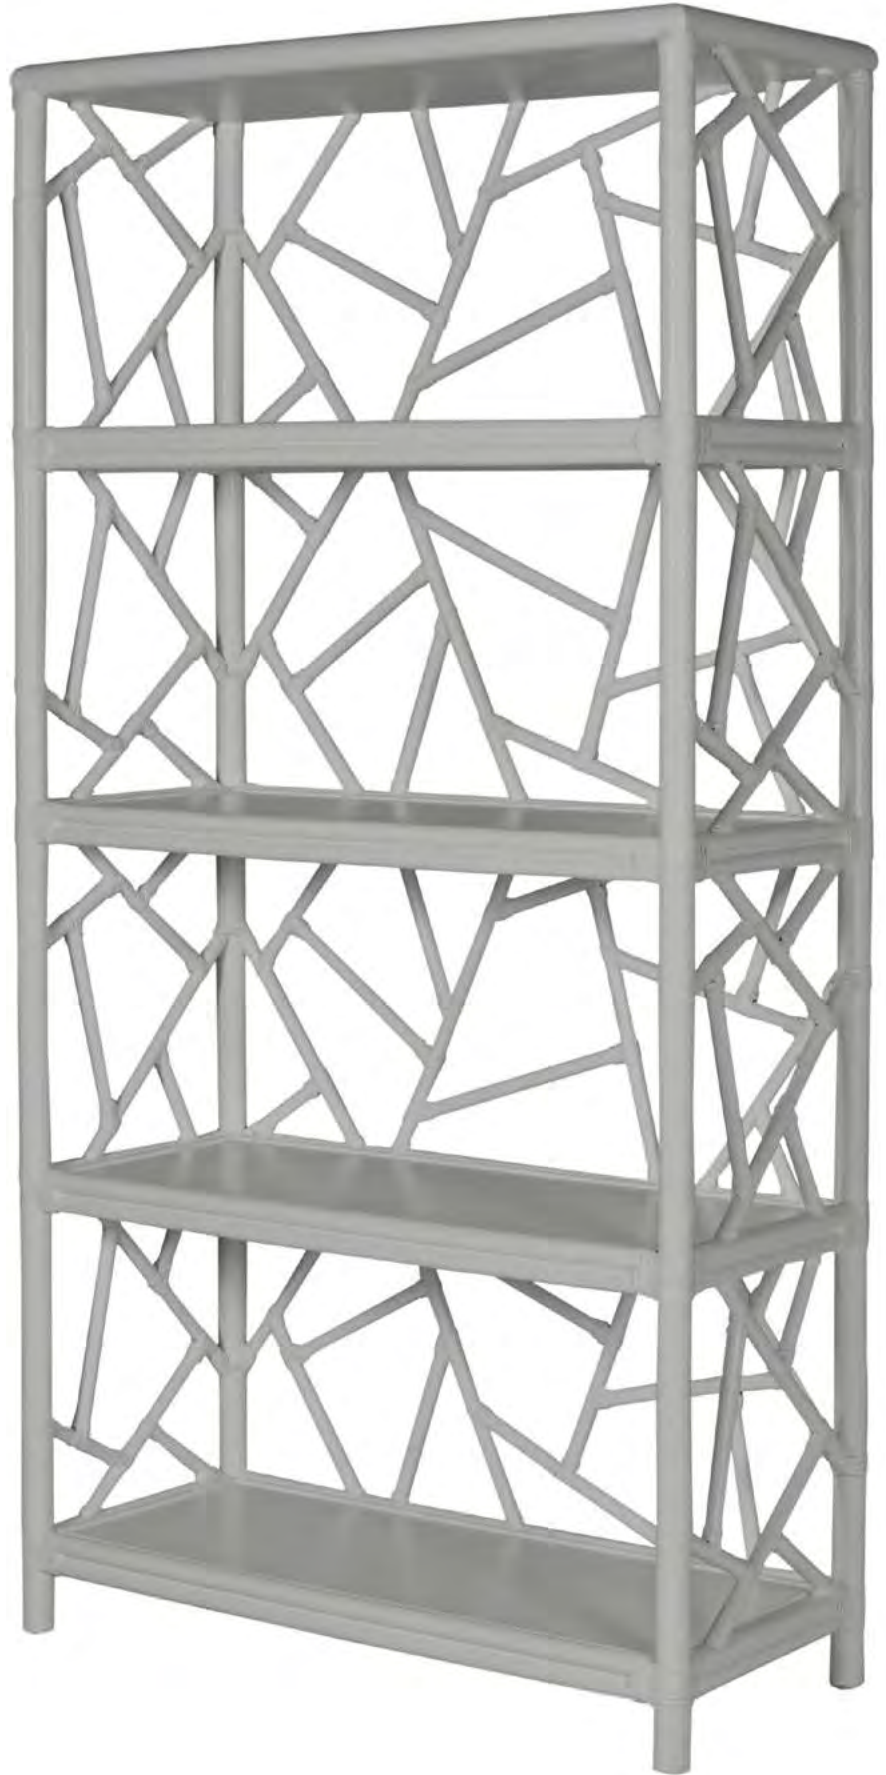

L7080
TIFFANY
ÉTAGÈRE

DIMENSIONS

Overall: W36" x D16" x H72"
Shelf Height: 15"

PRODUCT INFORMATION

Rattan frame
Rawhide bindings
Four wood shelves
Anti-tip kit included

CUSTOMIZATION OPTIONS

scan with your
phone to shop