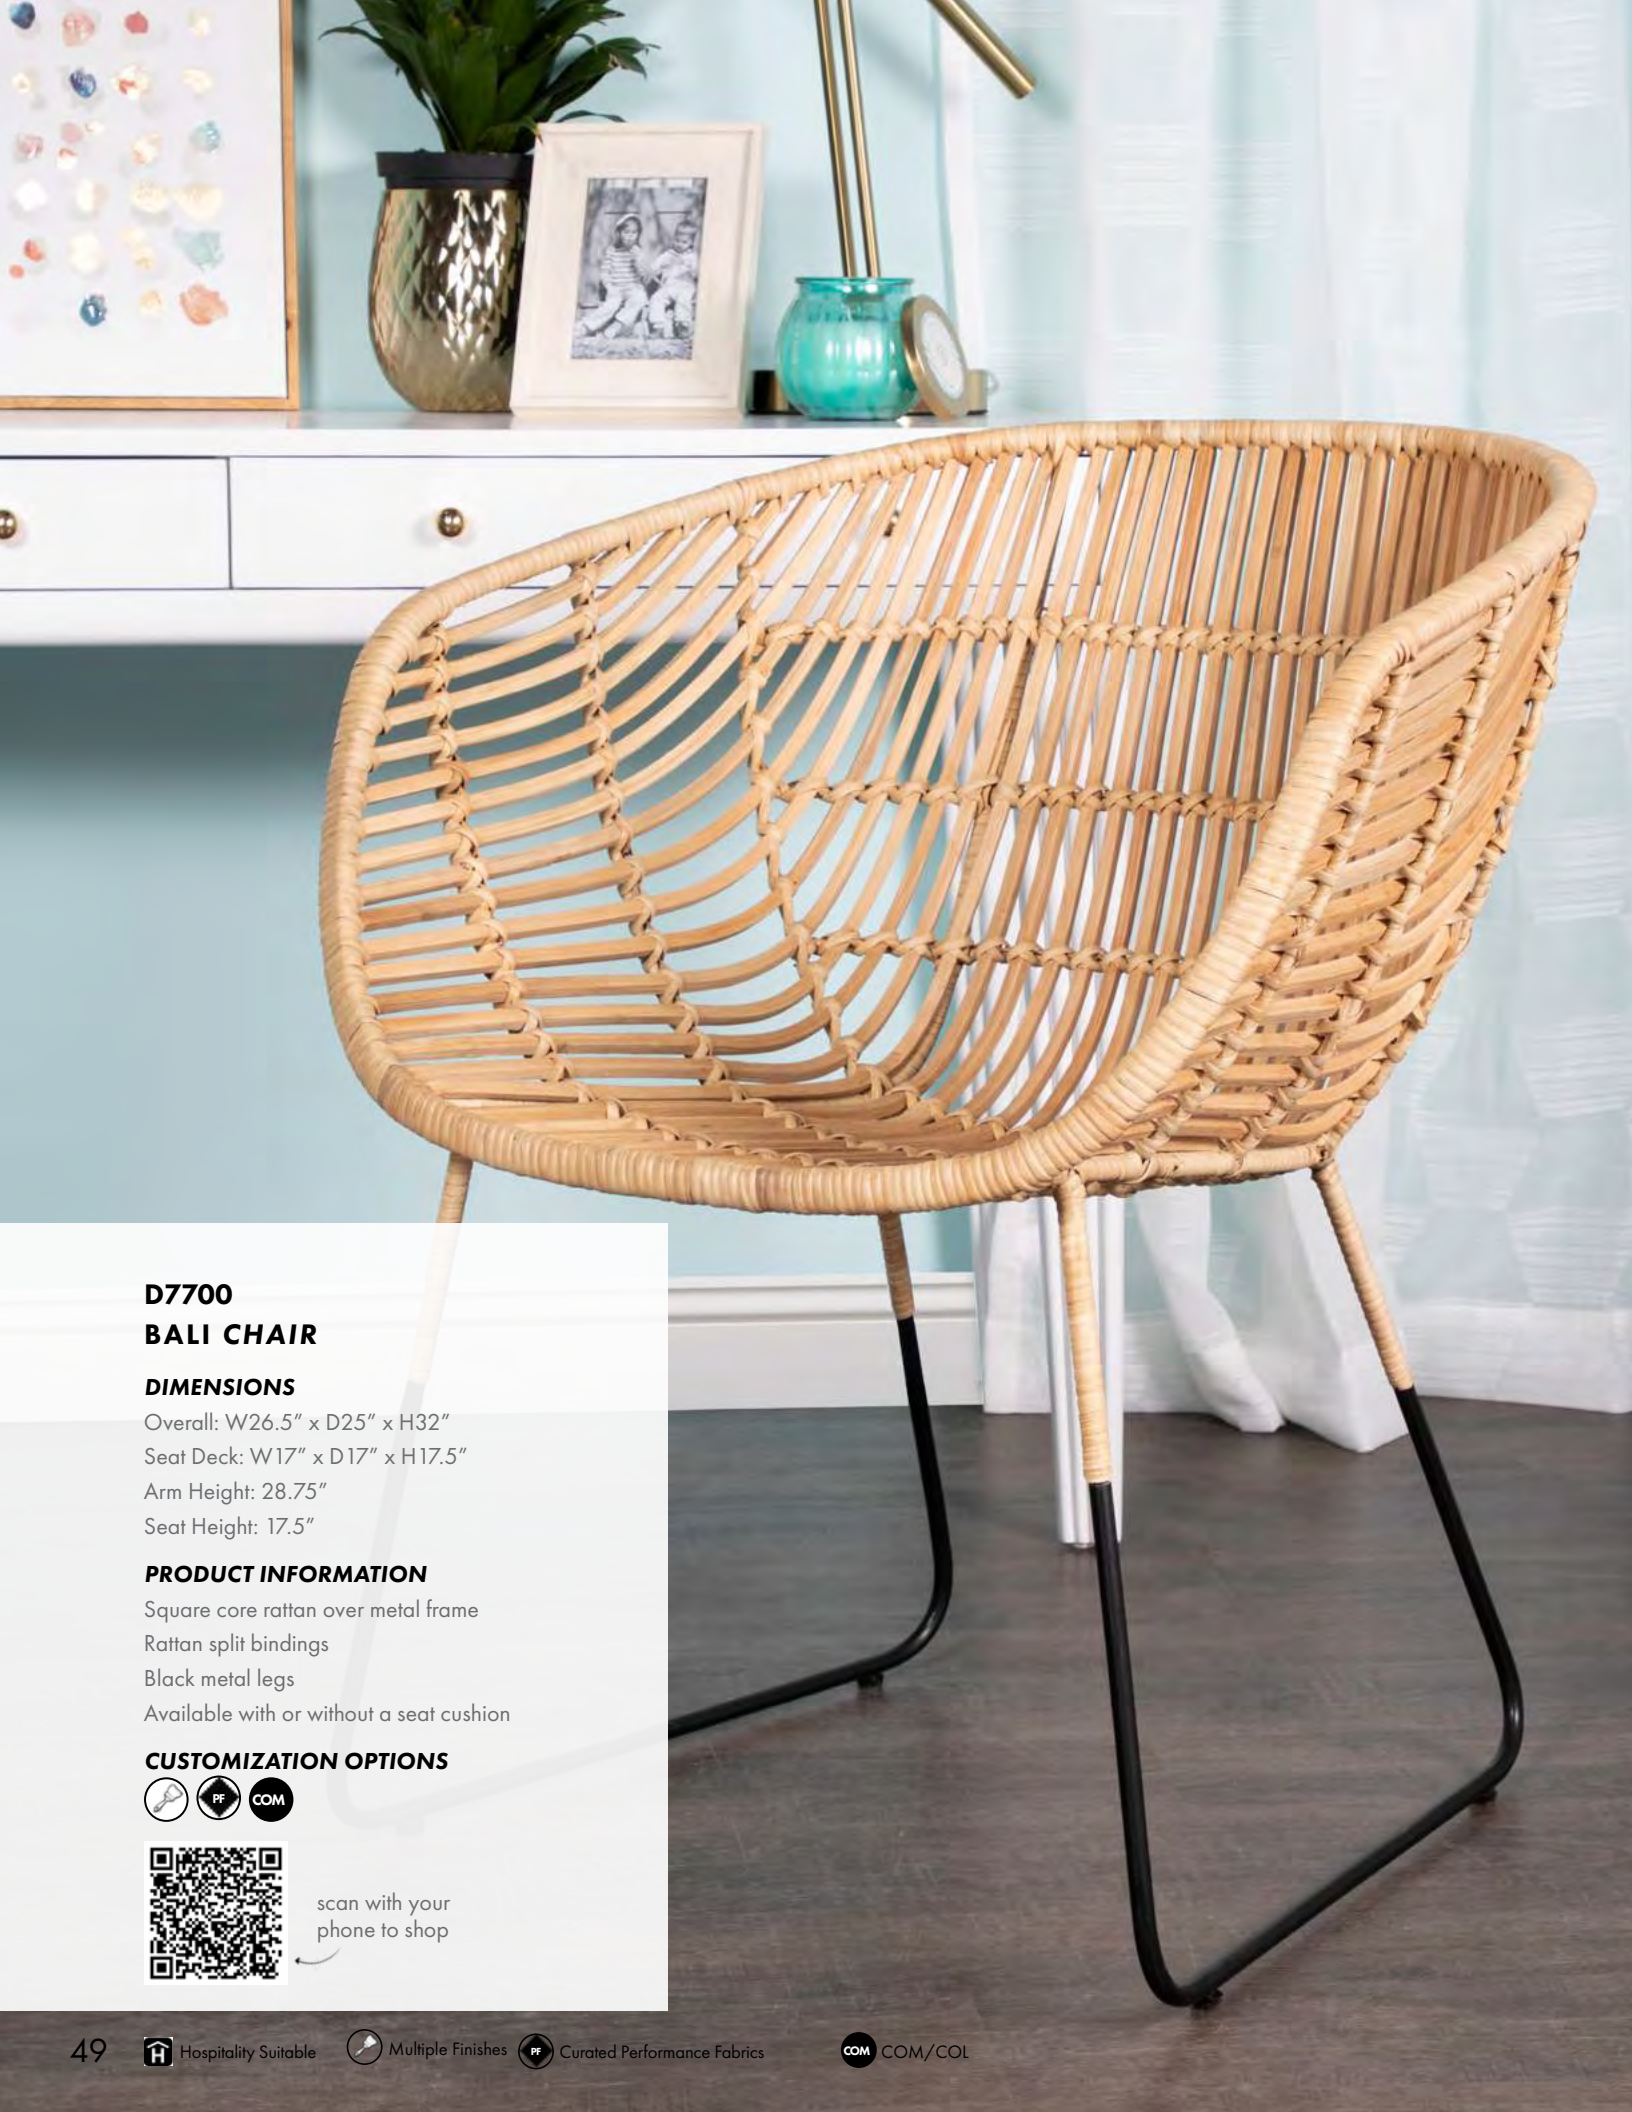

D7700
BALI CHAIR

DIMENSIONS

Overall: W26.5" x D25" x H32"
Seat Deck: W17" x D17" x H17.5"
Arm Height: 28.75"
Seat Height: 17.5"

PRODUCT INFORMATION

Square core rattan over metal frame
Rattan split bindings
Black metal legs
Available with or without a seat cushion

CUSTOMIZATION OPTIONS

scan with your
phone to shop