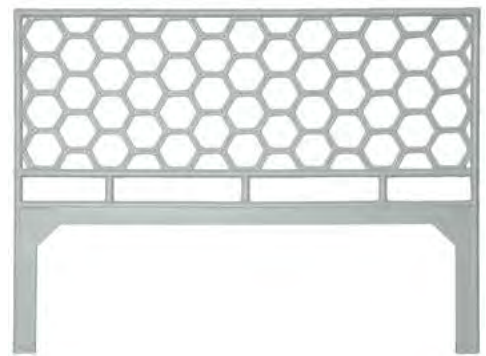

Rawhide bindings

CUSTOMIZATION OPTIONS

scan with your phone to shop

Twin

King

B4205 
HONEYCOMB BED

DIMENSIONS OF BED FRAME

King: W79.5" x L83.5" x H16"
Queen: W63.5" x L83.5" x H16"
Twin XL: W41.5" x L83.5" x H16"
Twin : W41.5" x L78.5" x H16"