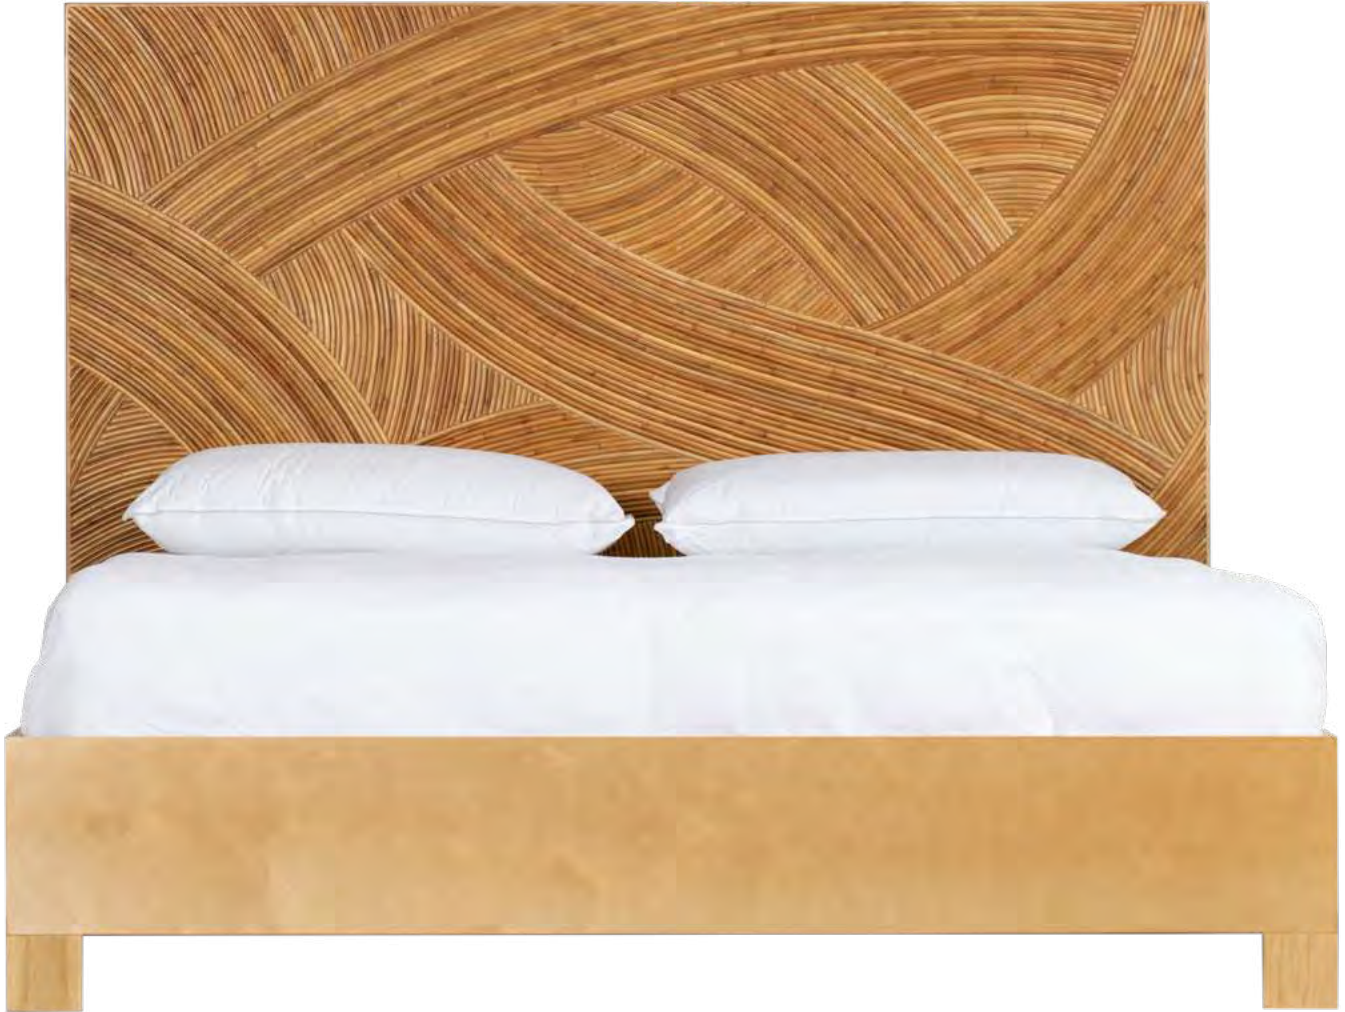

King

B5005
SWIRL RATTAN BED

DIMENSIONS OF BED FRAME

King: W79.5" x L83.5" x H16"

Queen: W63.5" x L83.5" x H16"

PRODUCT INFORMATION

Maple frame with wood slat kit included
Available in Standard - requires box spring + mattress
Available in Platform - designed for mattress only
See page #102 for bed dimension chart

CUSTOMIZATION OPTIONS

scan with your
phone to shop

**NEW BED
LEG STYLES!**

Squared

Tapered

Curved