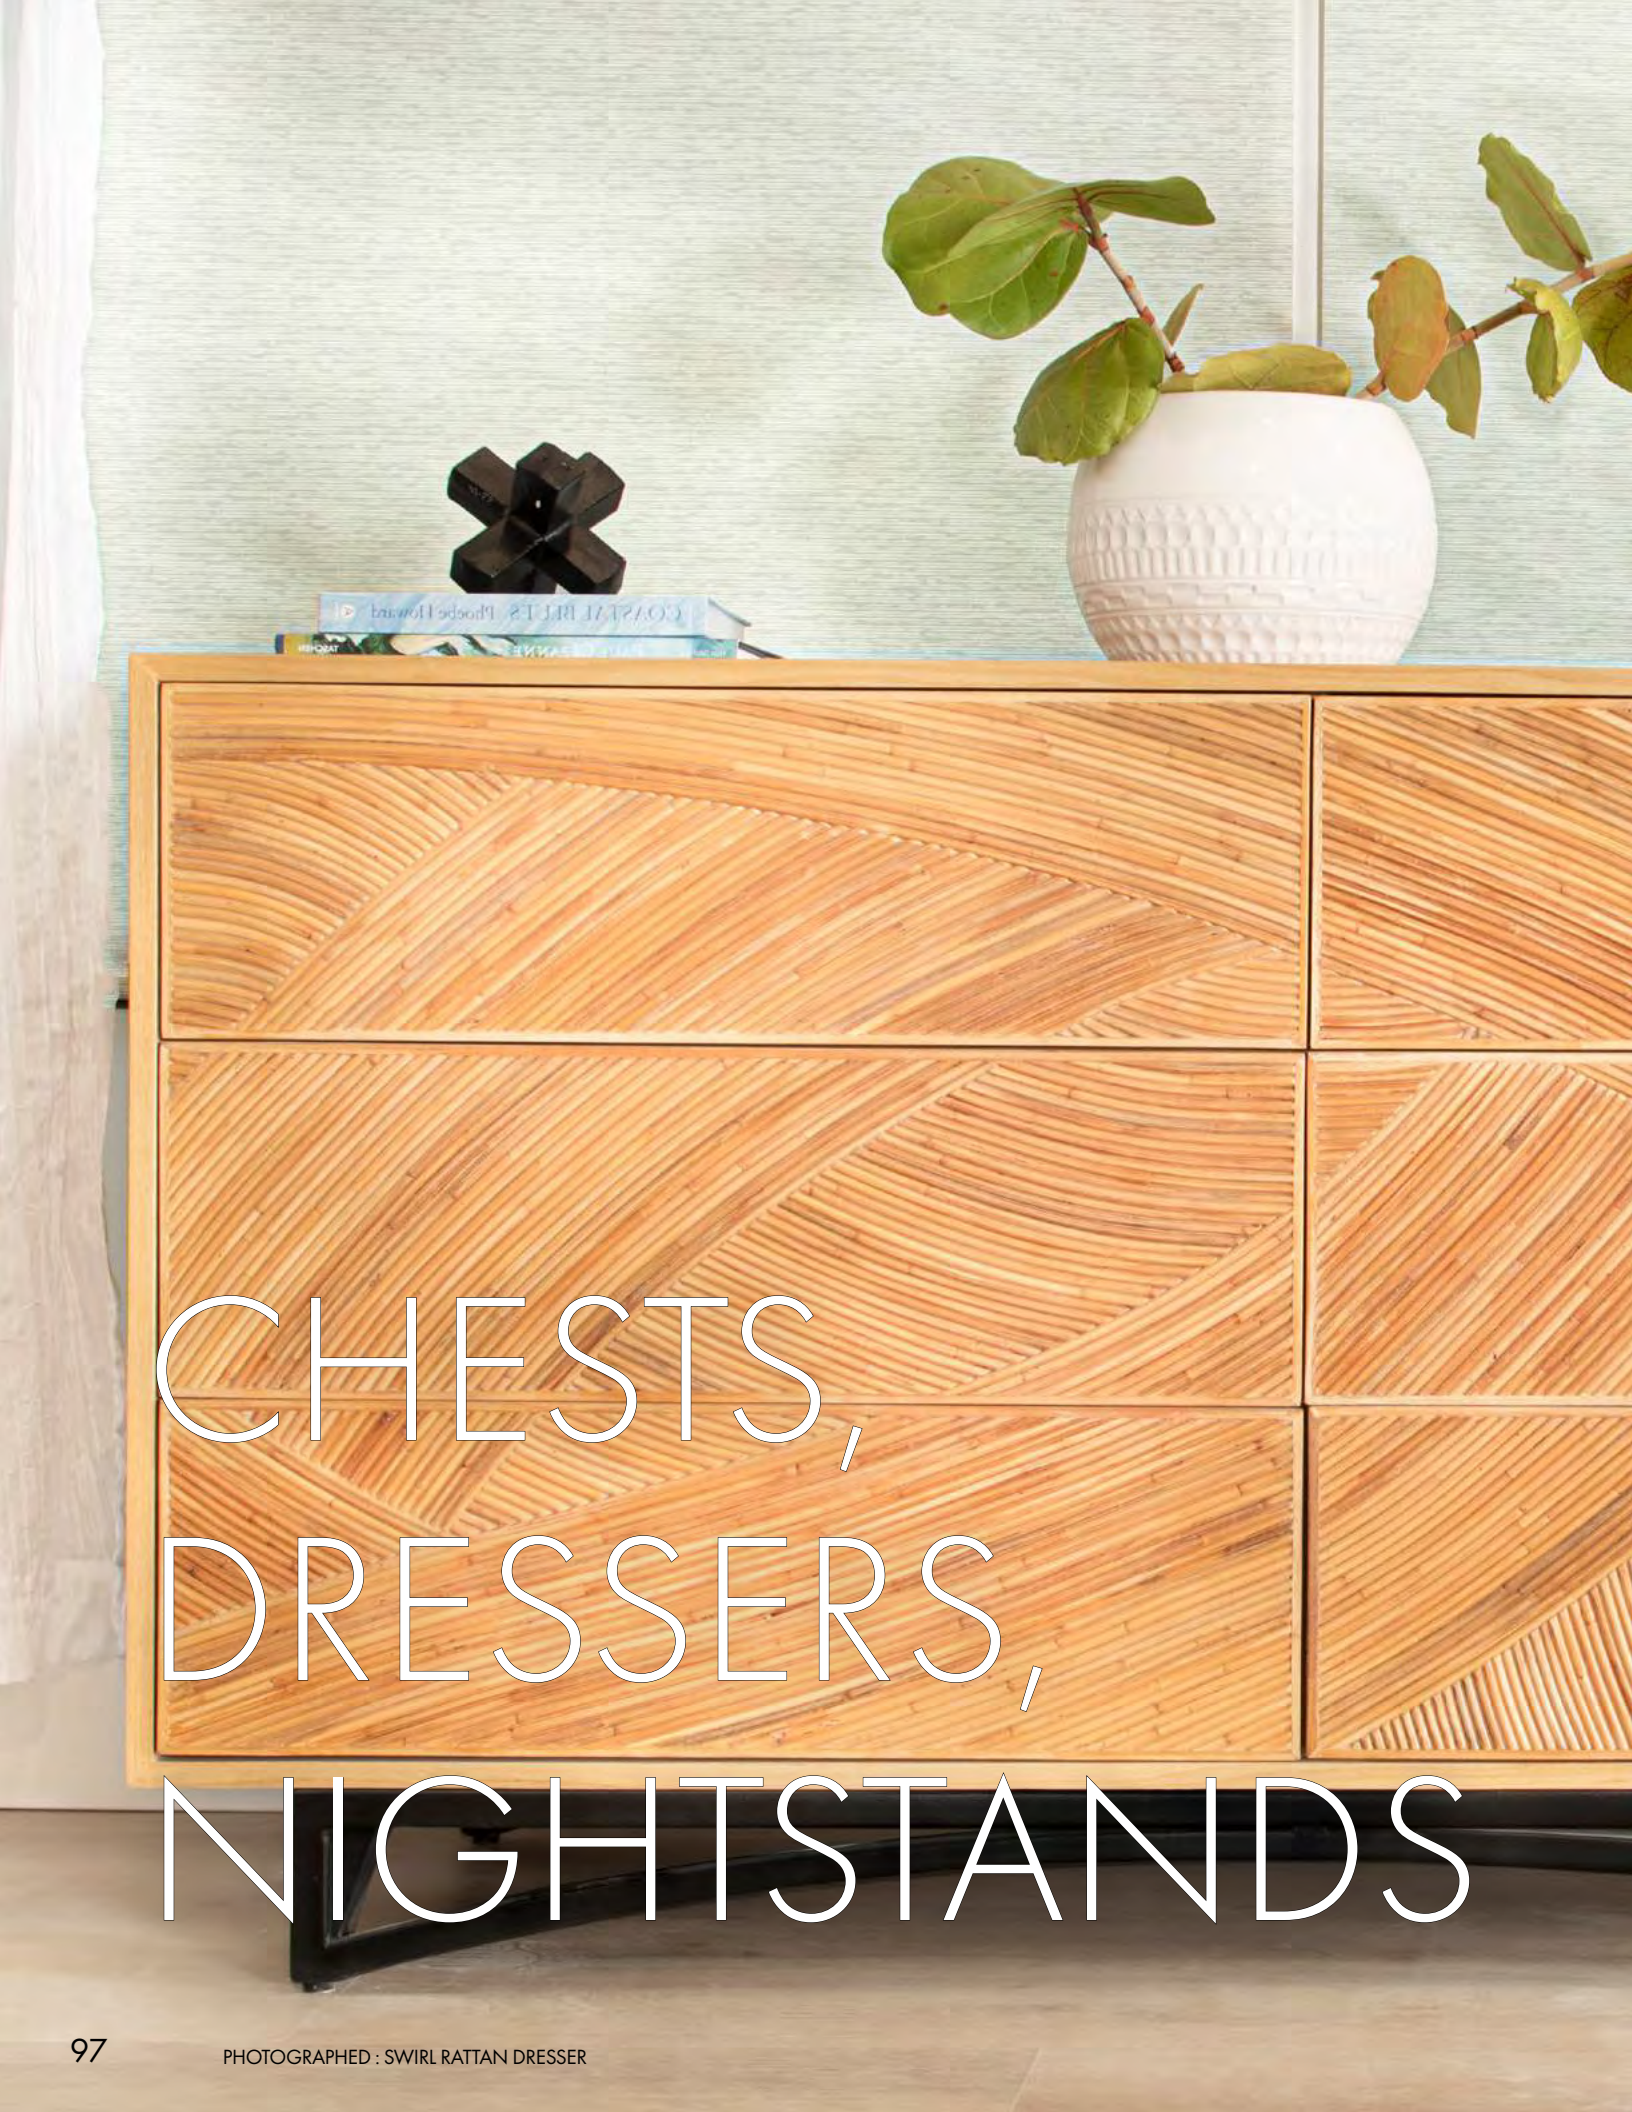

CHESTS,
DRESSERS,
NIGHTSTANDS