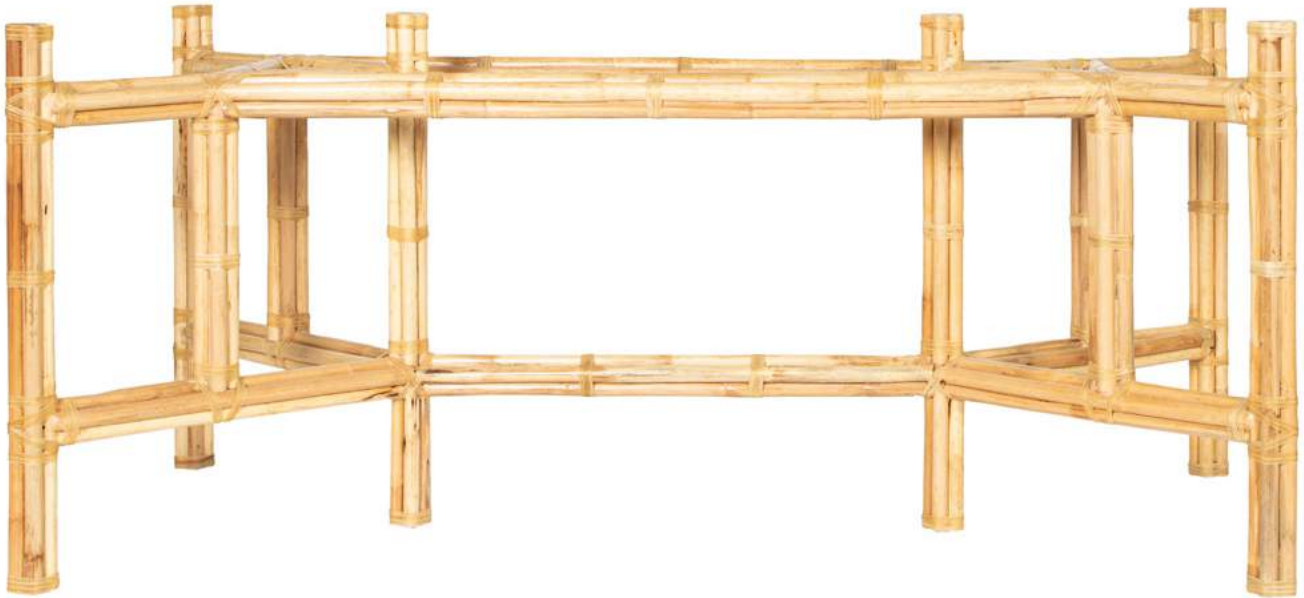

D1083-TB
MEDIUM RECTANGULAR TABLE BASE

OVERALL DIMENSIONS

Overall: W32" x D63" x H28.5"

Recommended Glass size: W48" x L84"

PRODUCT INFORMATION

Rattan over steel frame

Rawhide bindings

CUSTOMIZATION OPTIONS

scan with your
phone to shop

GLASS NOT INCLUDED