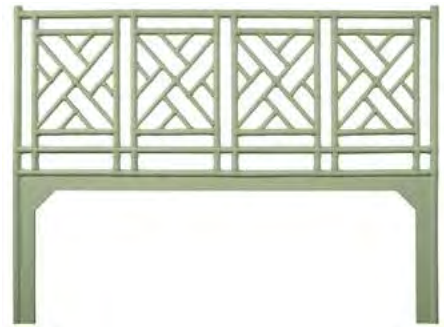

B4030 **CHIPPENDALE HEADBOARD**

DIMENSIONS

King: W80" x H60"

Queen: W63" x H60"

Double: W58" x H60"

Twin: W42" x H60"

*Cal King: Special order, approximately 24 weeks lead time

PRODUCT INFORMATION

Rattan frame

Rawhide bindings

CUSTOMIZATION OPTIONS

King

scan with your phone to shop