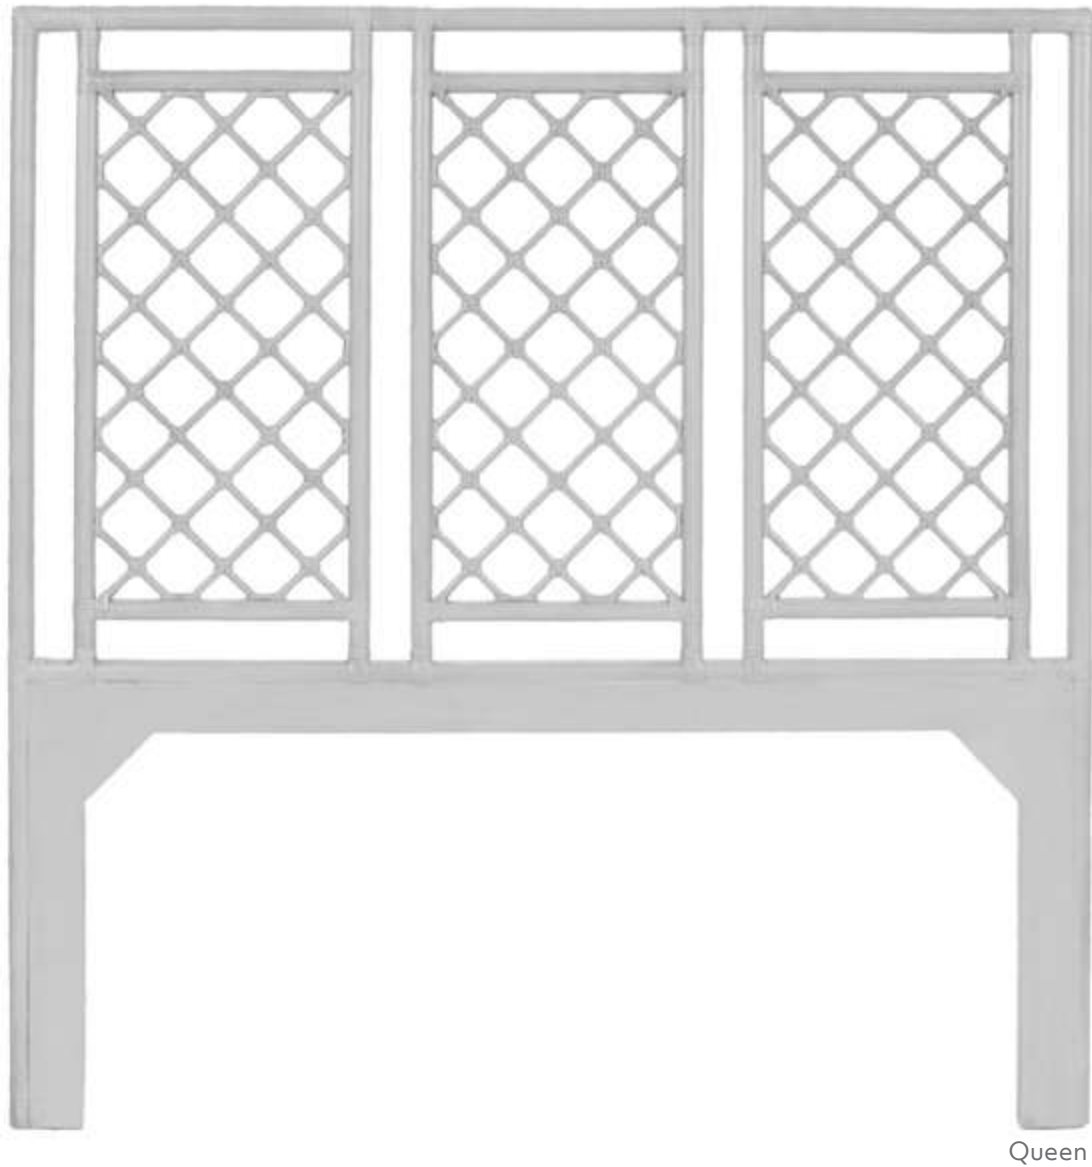

***CUSTOMIZATION OPTIONS***

**NEW BED  
LEG STYLES!**

Squared

Tapered

Curved

Queen

**B5070**   
**X & DIAMOND HEADBOARD**

**DIMENSIONS**