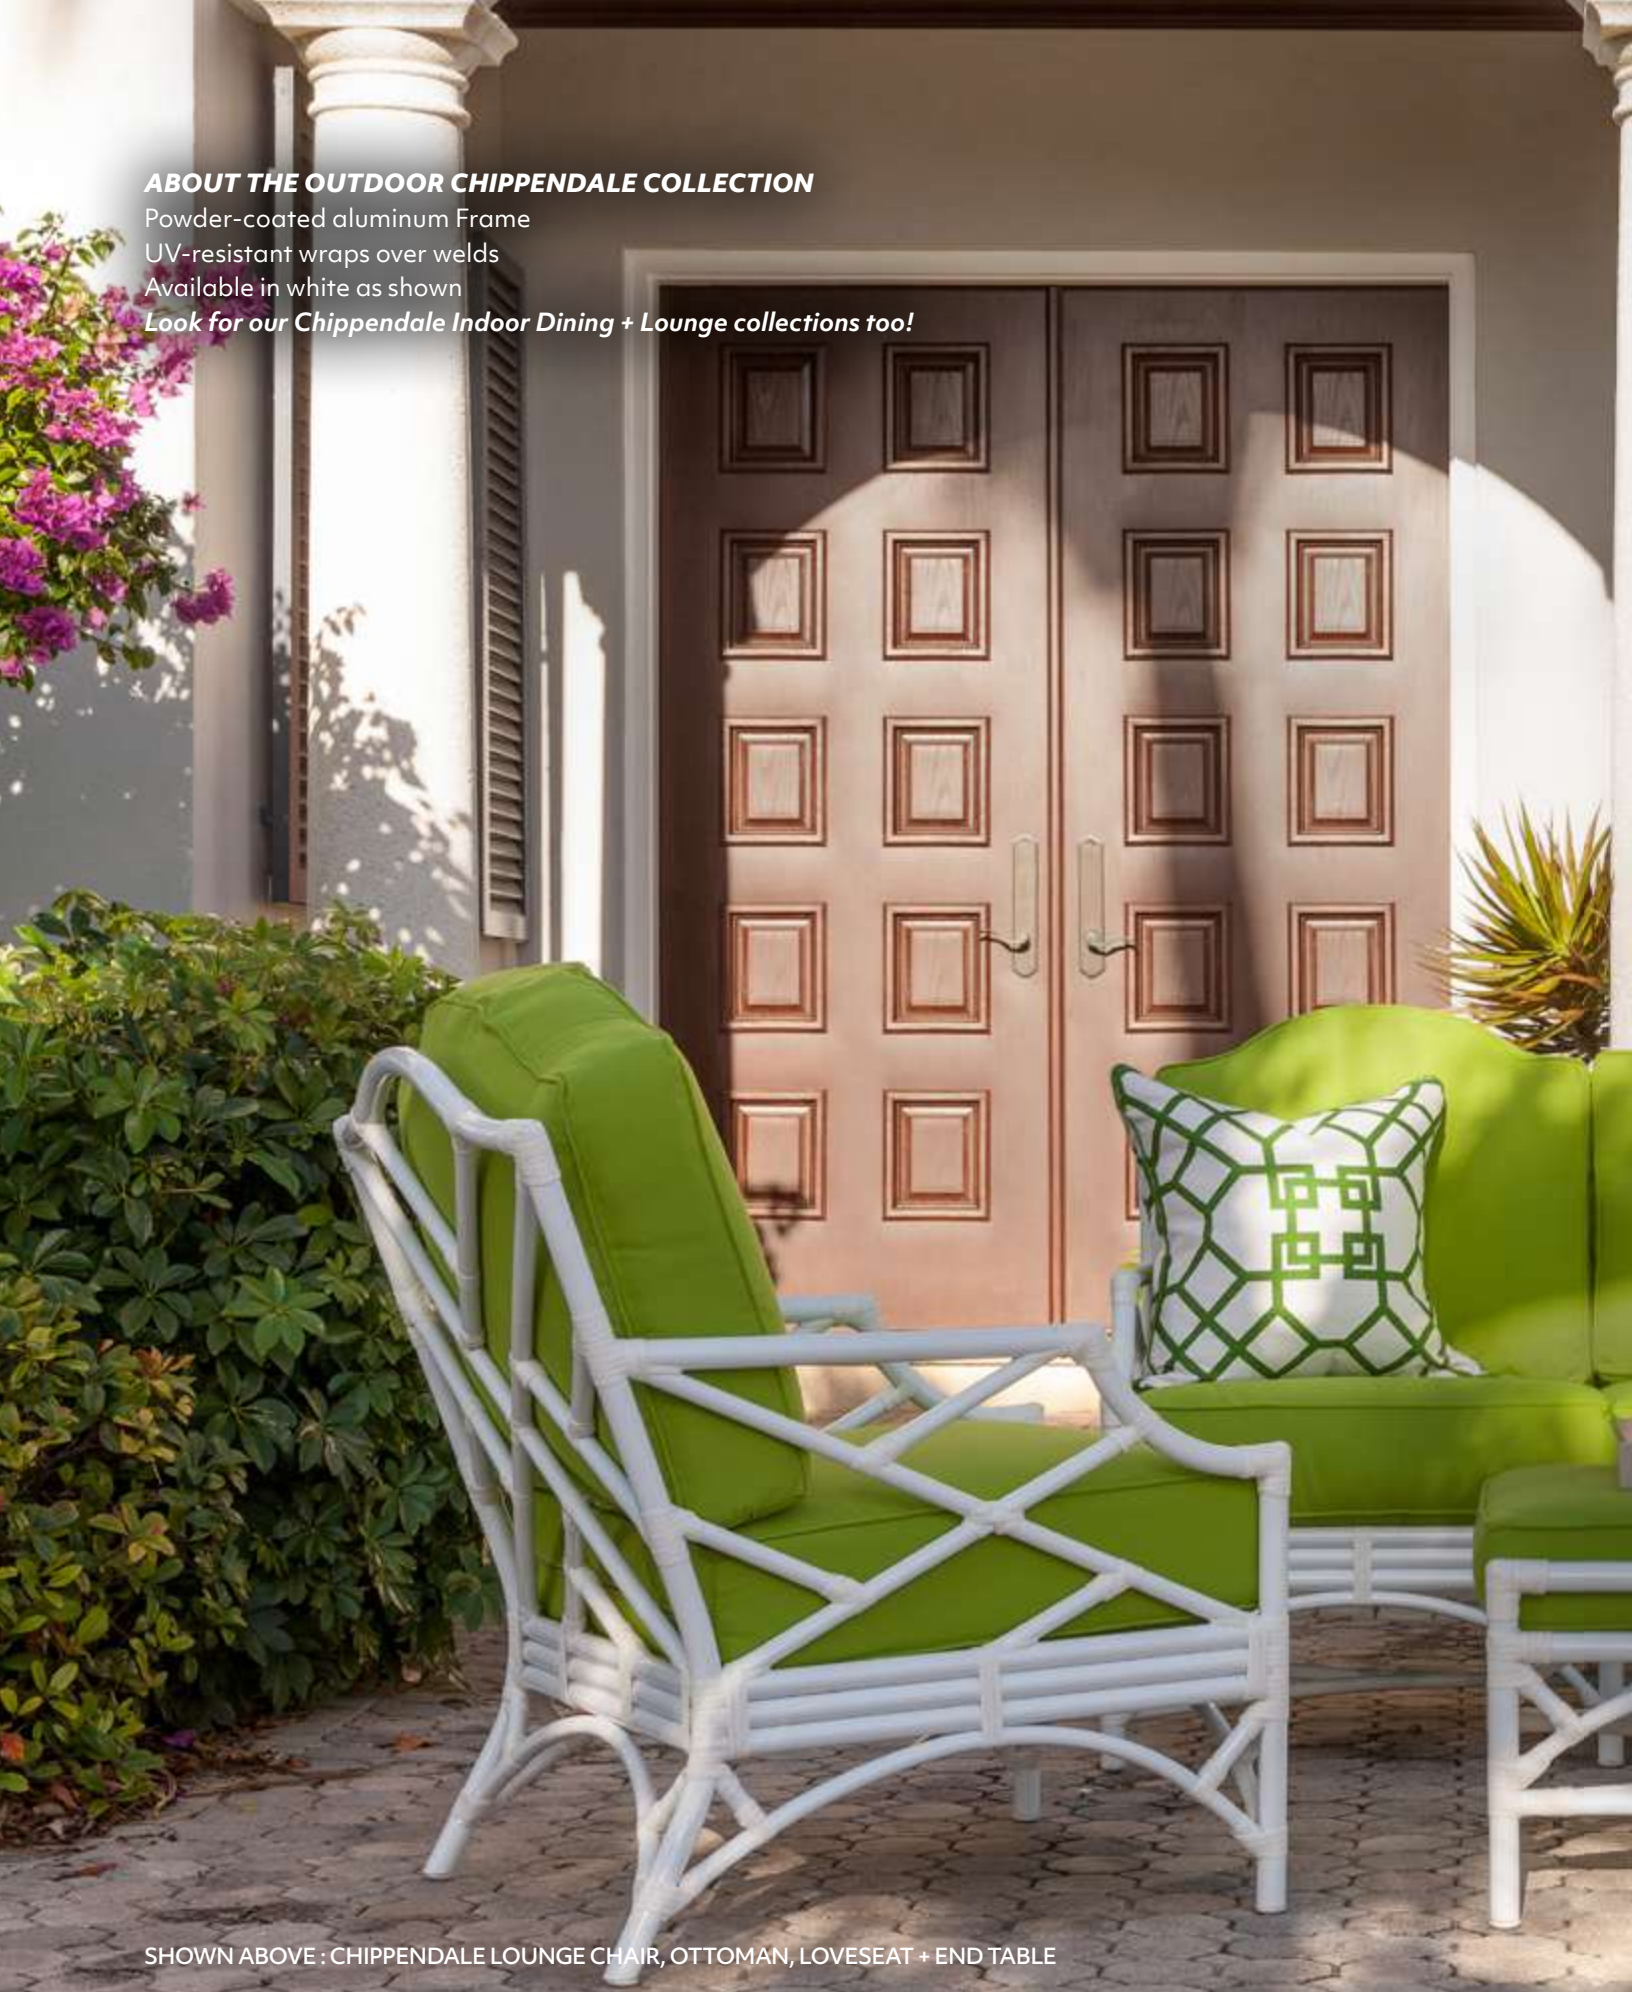

ABOUT THE OUTDOOR CHIPPENDALE COLLECTION

Powder-coated aluminum Frame

UV-resistant wraps over welds

Available in white as shown

Look for our Chippendale Indoor Dining + Lounge collections too!

SHOWN ABOVE : CHIPPENDALE LOUNGE CHAIR, OTTOMAN, LOVESEAT + END TABLE