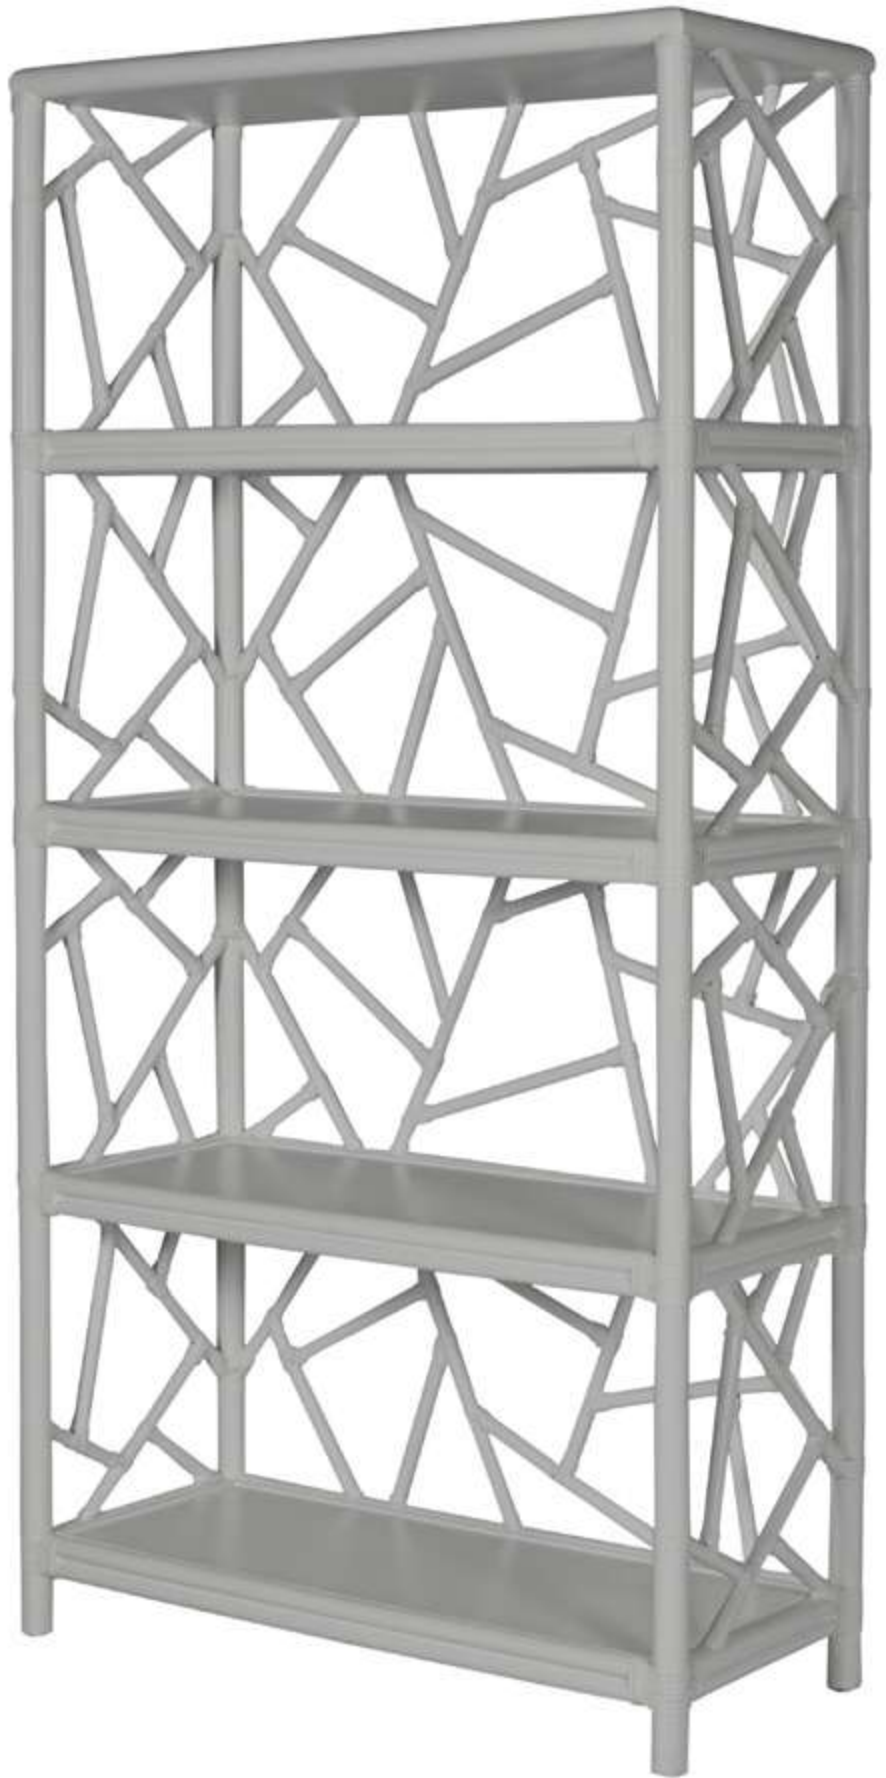

L7080
TIFFANY
ÉTAGÈRE

DIMENSIONS

Overall: W36" x D16" x H72"
Shelf Height: 15"

PRODUCT INFORMATION

Rattan frame
Rawhide bindings
Four wood shelves
Anti-tip kit included

CUSTOMIZATION OPTIONS