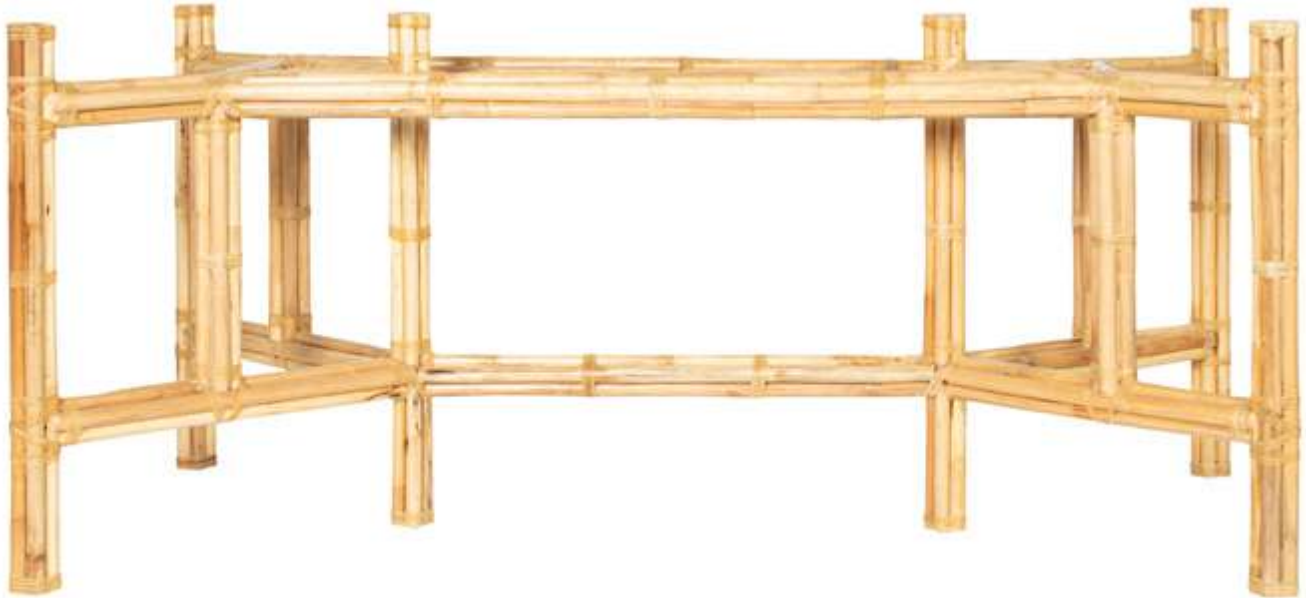

D1083-TB
MEDIUM RECTANGULAR *TABLE BASE*

OVERALL DIMENSIONS

Overall: W32" x D63" x H28.5"

Recommended Glass size: W48" x L84"

PRODUCT INFORMATION

Rattan over steel frame

Rawhide bindings

CUSTOMIZATION OPTIONS

GLASS NOT INCLUDED