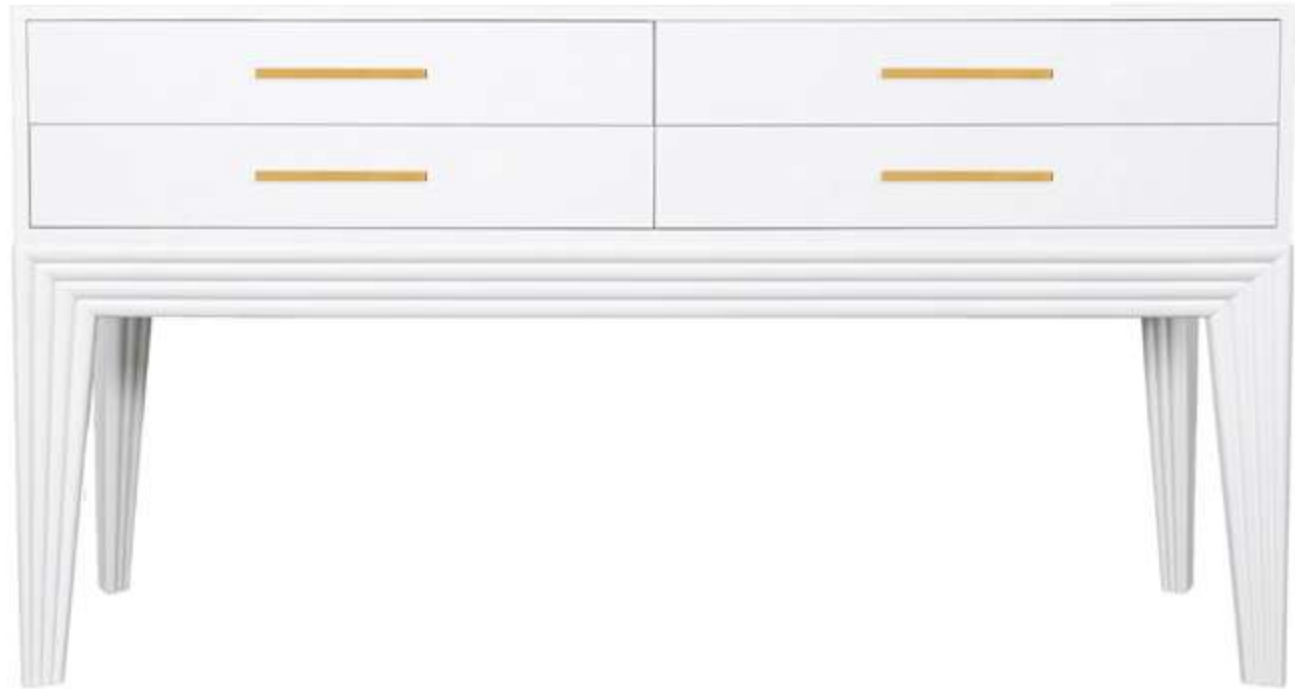

L4300-CON
BARCELONA CONSOLE TABLE

DIMENSIONS

Overall: W65" x D20" x H35"

Interior Drawer Dimensions: W29.5" x D15.25" x H3.75"

PRODUCT INFORMATION

Wood frame

Carved hardwood pole designed legs + lower frame

Four drawers

Full extension metal drawer glides

10" metal hardware options available

L4300-CONLP
BARCELONA LOW-PROFILE CONSOLE TABLE

DIMENSIONS

Overall: W65" x D20" x H30"

Interior Drawer Dimensions: W29.5" x D15.25" x H3.75"

CUSTOMIZATION OPTIONS

This item is not intended for clothing storage.
Anti-tip kit included.