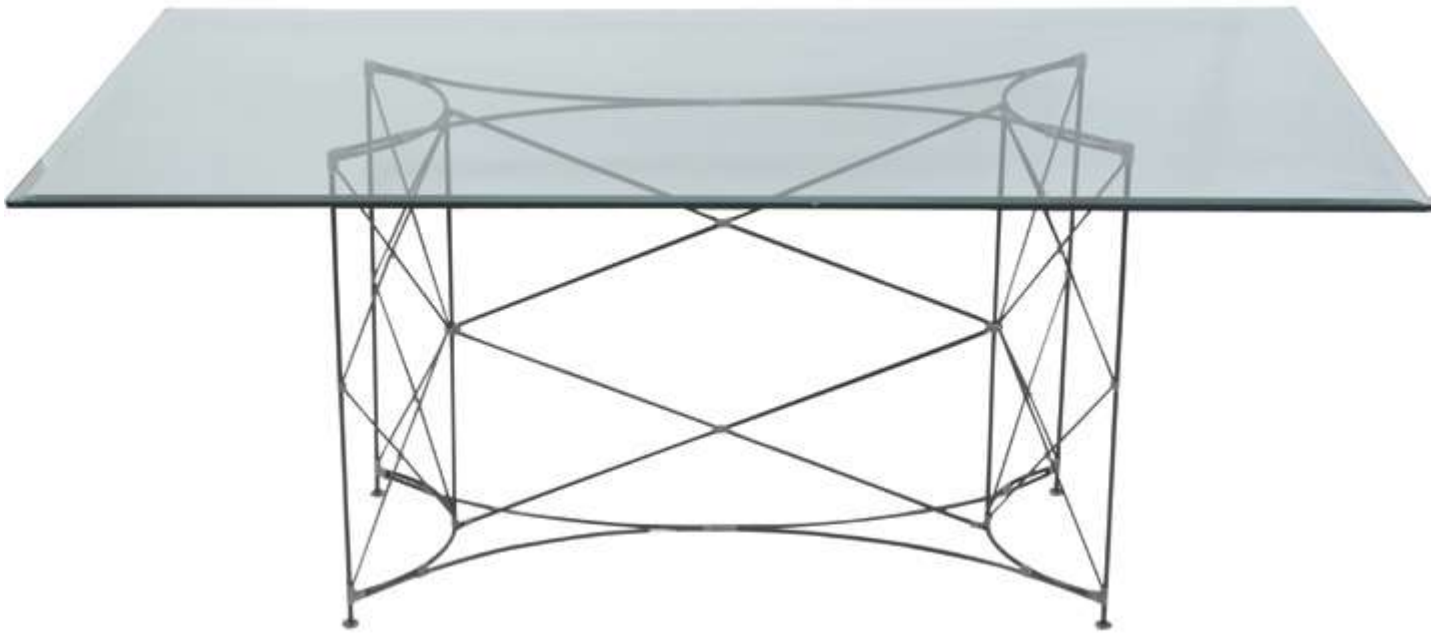

GLASS NOT INCLUDED

D2063-TB
ORIGAMI TABLE BASE

OVERALL DIMENSIONS

Overall: W20" x L43.5" x H39"
Recommended Glass size: W42" x L72"

PRODUCT INFORMATION

Powder-coated steel frame
Cane wrapped over steel joints

CUSTOMIZATION OPTIONS

- Pecan + Silver legs
- Rubbed Grey + Black legs