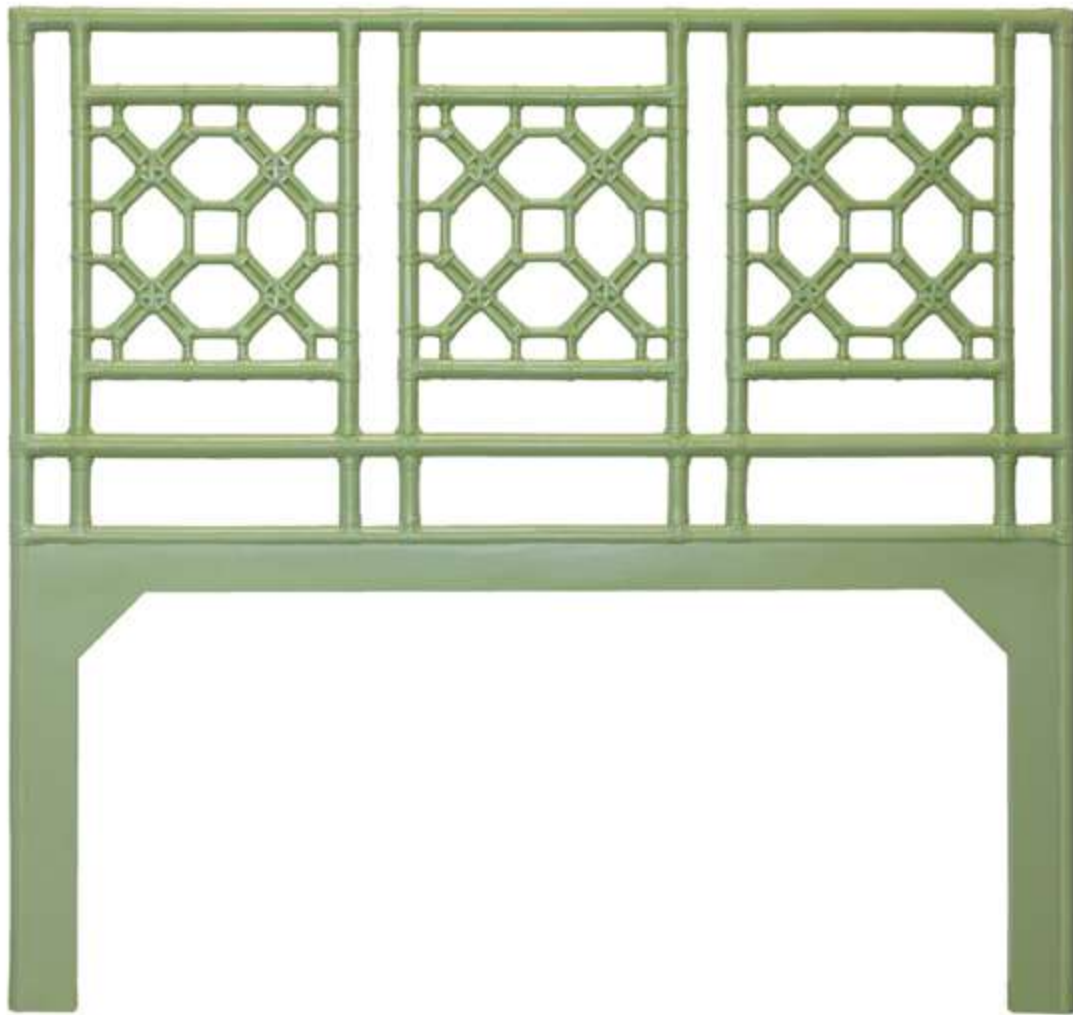

## NEW BED LEG STYLES!

Squared

Tapered

Curved

Queen

**B4020**  **LATTICE BACK HEADBOARD**

**DIMENSIONS**

King: W80" x H60"