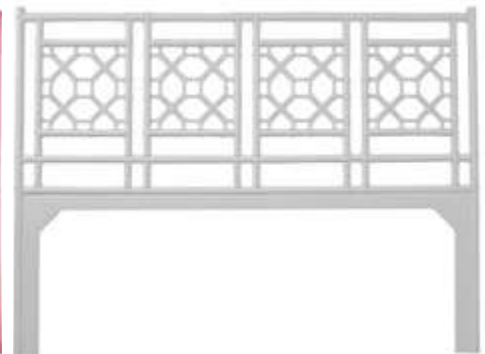

B4020 **LATTICE BACK HEADBOARD**

DIMENSIONS

King: W80" x H60"

Queen: W63" x H60"

Double: W58" x H60"

Twin: W42" x H60"

*Cal King: Special order, approximately 24 weeks lead time

PRODUCT INFORMATION

Rattan frame

Rawhide bindings

CUSTOMIZATION OPTIONS

King