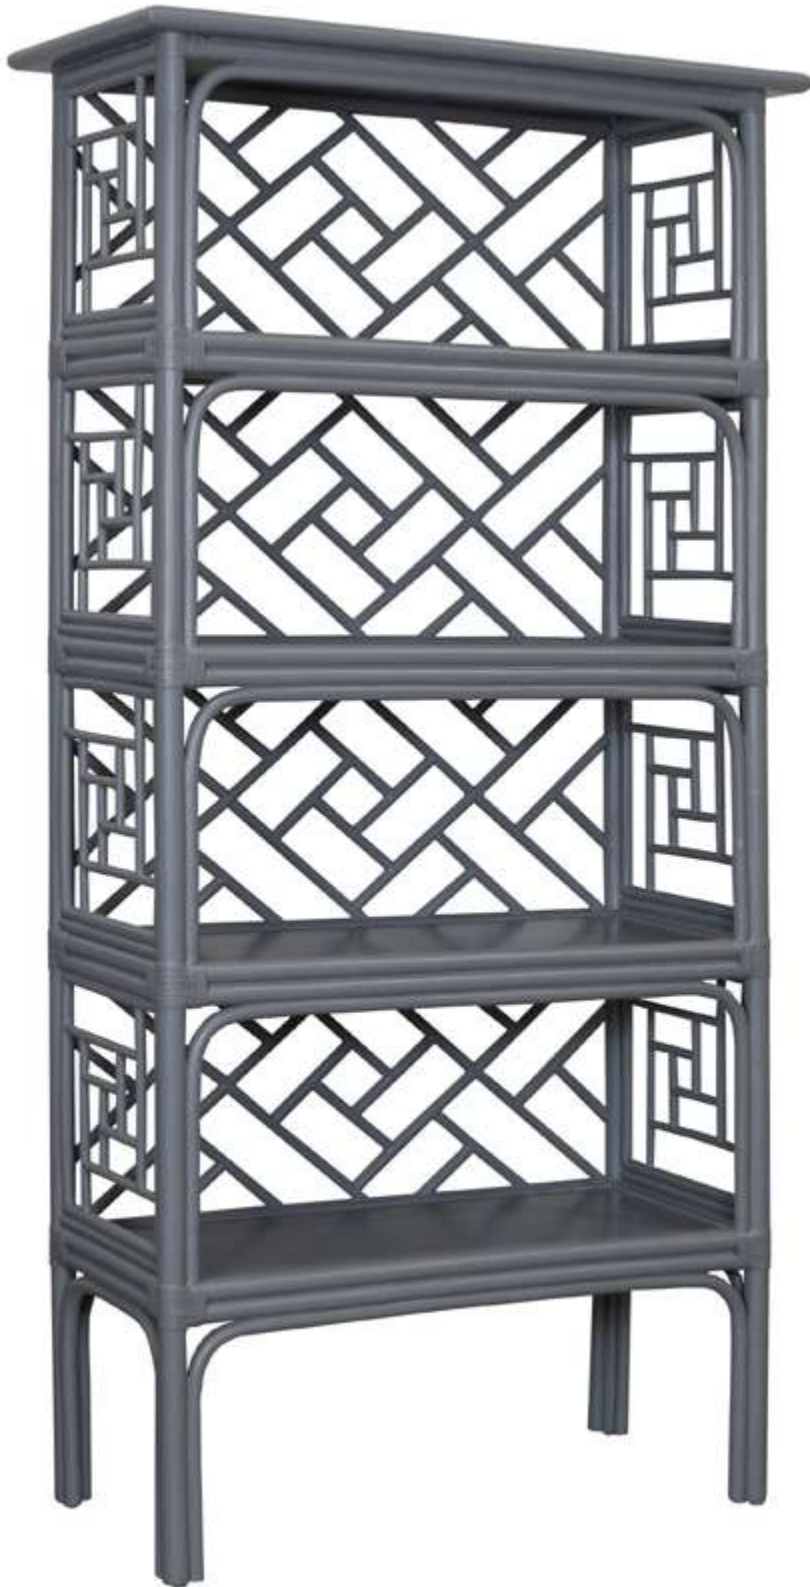

L6000
CHIPPENDALE
ÉTAGÈRE

DIMENSIONS

Overall: W35.5" x D16" x H69"
Shelf Height: 12"

PRODUCT INFORMATION

Rattan frame
Rawhide bindings
Four wood shelves
Anti-tip kit included

CUSTOMIZATION OPTIONS