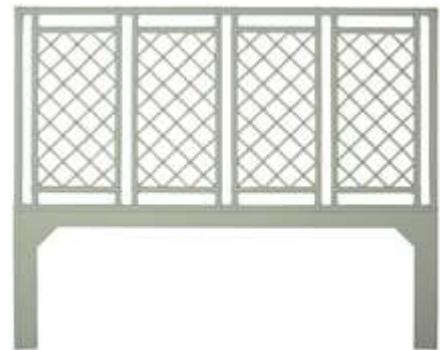

Twin

King

**B5075**   
**X & DIAMOND BED**

***DIMENSIONS OF BED FRAME***

King: W79.5" x L83.5" x H16"

Queen: W63.5" x L83.5" x H16"

Double: W56.5" x L83.5" x H16"

Twin XL: W41.5" x L83.5" x H16"