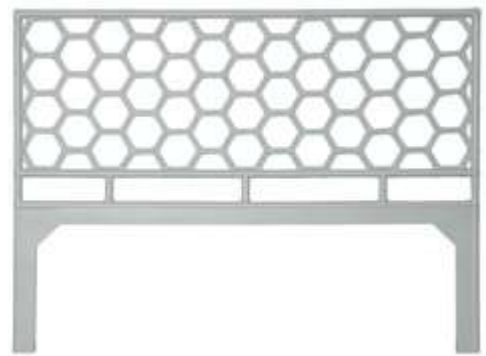

Twin

King

**B4205  HONEYCOMB *BED***

***DIMENSIONS OF BED FRAME***

King: W79.5" x L83.5" x H16"  
Queen: W63.5" x L83.5" x H16"  
Double: W56.5" x L83.5" x H16"  
Twin XL: W41.5" x L83.5" x H16"  
Twin : W79.5" x L78.5" x H16"