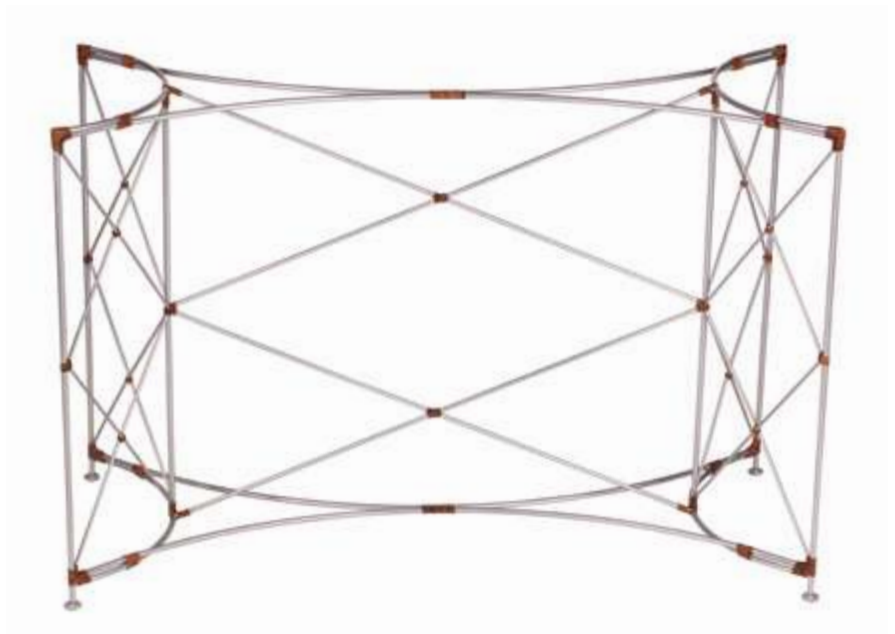

# TABLE BASES

GLASS NOT INCLUDED

**D2053-TB**  
**NARA TABLE BASE**

**OVERALL DIMENSIONS**

Overall: Top diameter 20" x Bottom diameter 27.5"

Table Base Height: 29"

Recommended Glass size: 48" round

**PRODUCT INFORMATION**

Overall: W20" x L43.5" x H39"  
Recommended Glass size: W42" x L72"

**PRODUCT INFORMATION**

Powder-coated steel frame  
Cane wrapped over steel joints

**CUSTOMIZATION OPTIONS**

-  Pecan + Silver legs
-  Rubbed Grey + Black legs