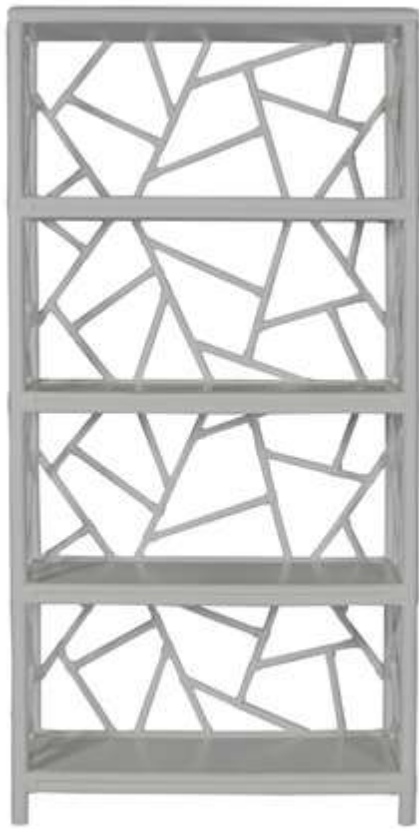

L7080
TIFFANY
ÉTAGÈRE

DIMENSIONS

Overall: W36" x D16" x H72"
Shelf Height: 15"

PRODUCT INFORMATION

Rattan frame
Rawhide bindings
Four wood shelves
Anti-tip kit included

CUSTOMIZATION OPTIONS