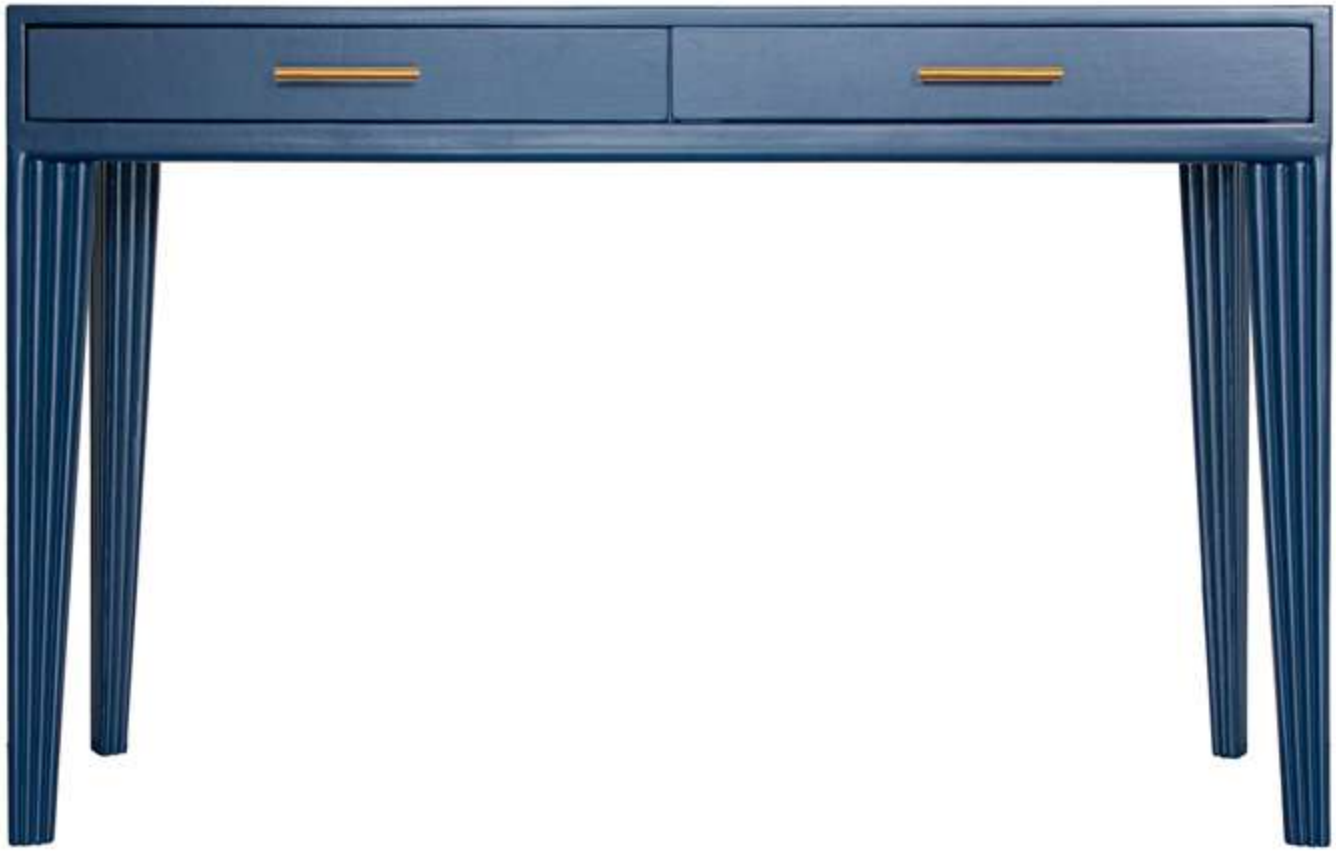

B1880-DSK
BARCELONA DESK

DIMENSIONS

Overall: W48" x D20" x H31"
Drawer Dimensions: W21.25" x D15.25" x H2"
Drawer Weight Capacity: 20 lbs.
Leg Clearance: 25"

PRODUCT INFORMATION

Wood frame
Hardwood pole designed legs + lower frame
Two drawers
Full extension metal drawer glides
Metal hardware options available

CUSTOMIZATION OPTIONS