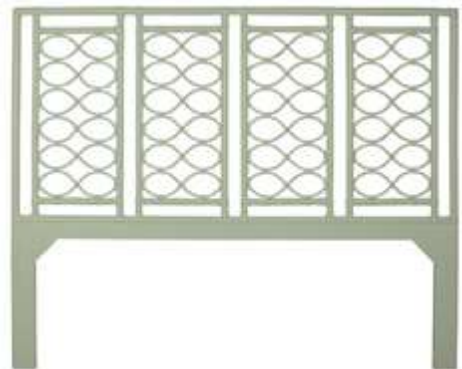

B5080 **INFINITY HEADBOARD**

DIMENSIONS

King: W80" x H66"

Queen: W63" x H66"

Twin: W42" x H66"

*Double/Cal King: Special order, approximately 24 weeks lead time

PRODUCT INFORMATION

Rattan frame

Rawhide bindings

CUSTOMIZATION OPTIONS

King