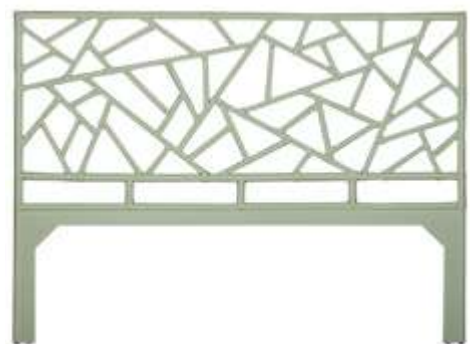

B4300
TIFFANY HEADBOARD

DIMENSIONS

King: W80" x H60"

Queen: W63" x H60"

Twin: W42" x H60"

*Double/Cal King: Special order, approximately 24 weeks lead time

PRODUCT INFORMATION

Rattan frame

Rawhide bindings

CUSTOMIZATION OPTIONS

King