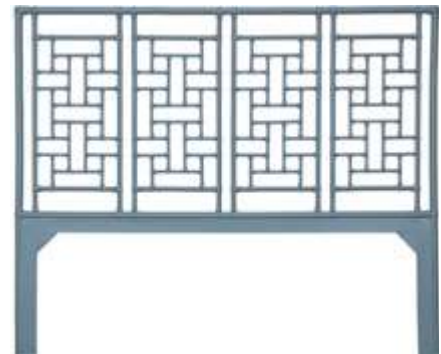

B5060

OHANA HEADBOARD

DIMENSIONS

King: W80" x H66"

Queen: W63" x H66"

Twin: W42" x H66"

*Double/Cal King: Special order, approximately 24 weeks lead time

PRODUCT INFORMATION

Rattan frame

Rawhide bindings

CUSTOMIZATION OPTIONS

King