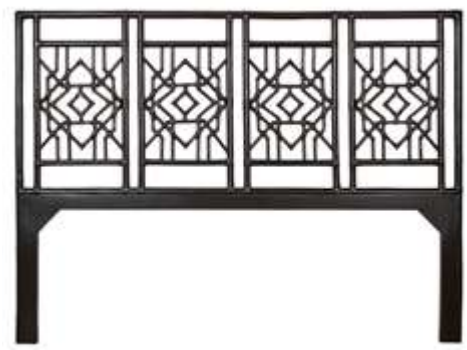

B4600
TULUM HEADBOARD

DIMENSIONS

King: W80" x H60"

Queen: W63" x H60"

Twin: W42" x H60"

*Double/Cal King: Special order, approximately 24 weeks lead time

PRODUCT INFORMATION

Rattan frame

Rawhide bindings

CUSTOMIZATION OPTIONS

King