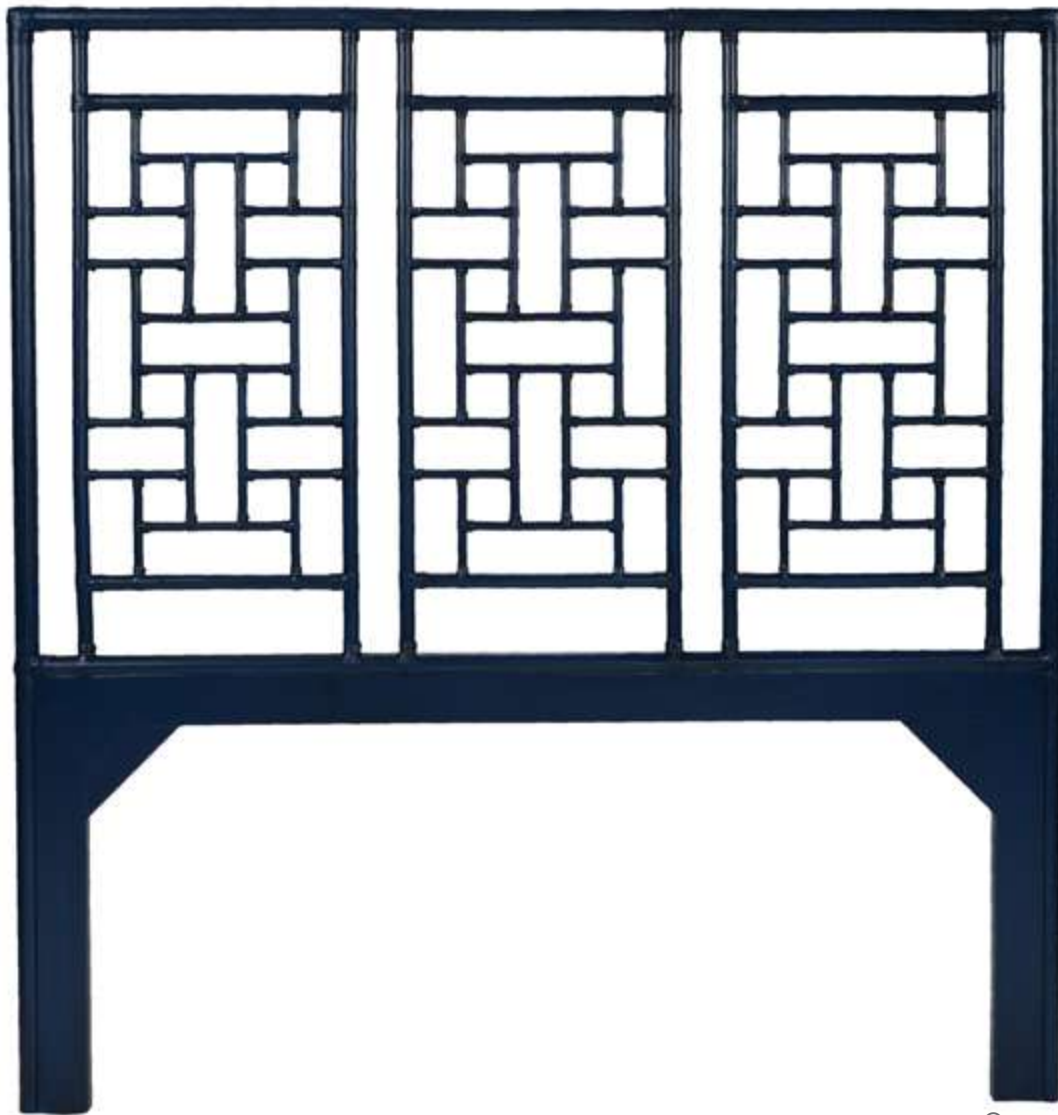

## NEW BED LEG STYLES!

Squared

Tapered

Curved

Queen

**B5060** 

**OHANA HEADBOARD**

***DIMENSIONS***