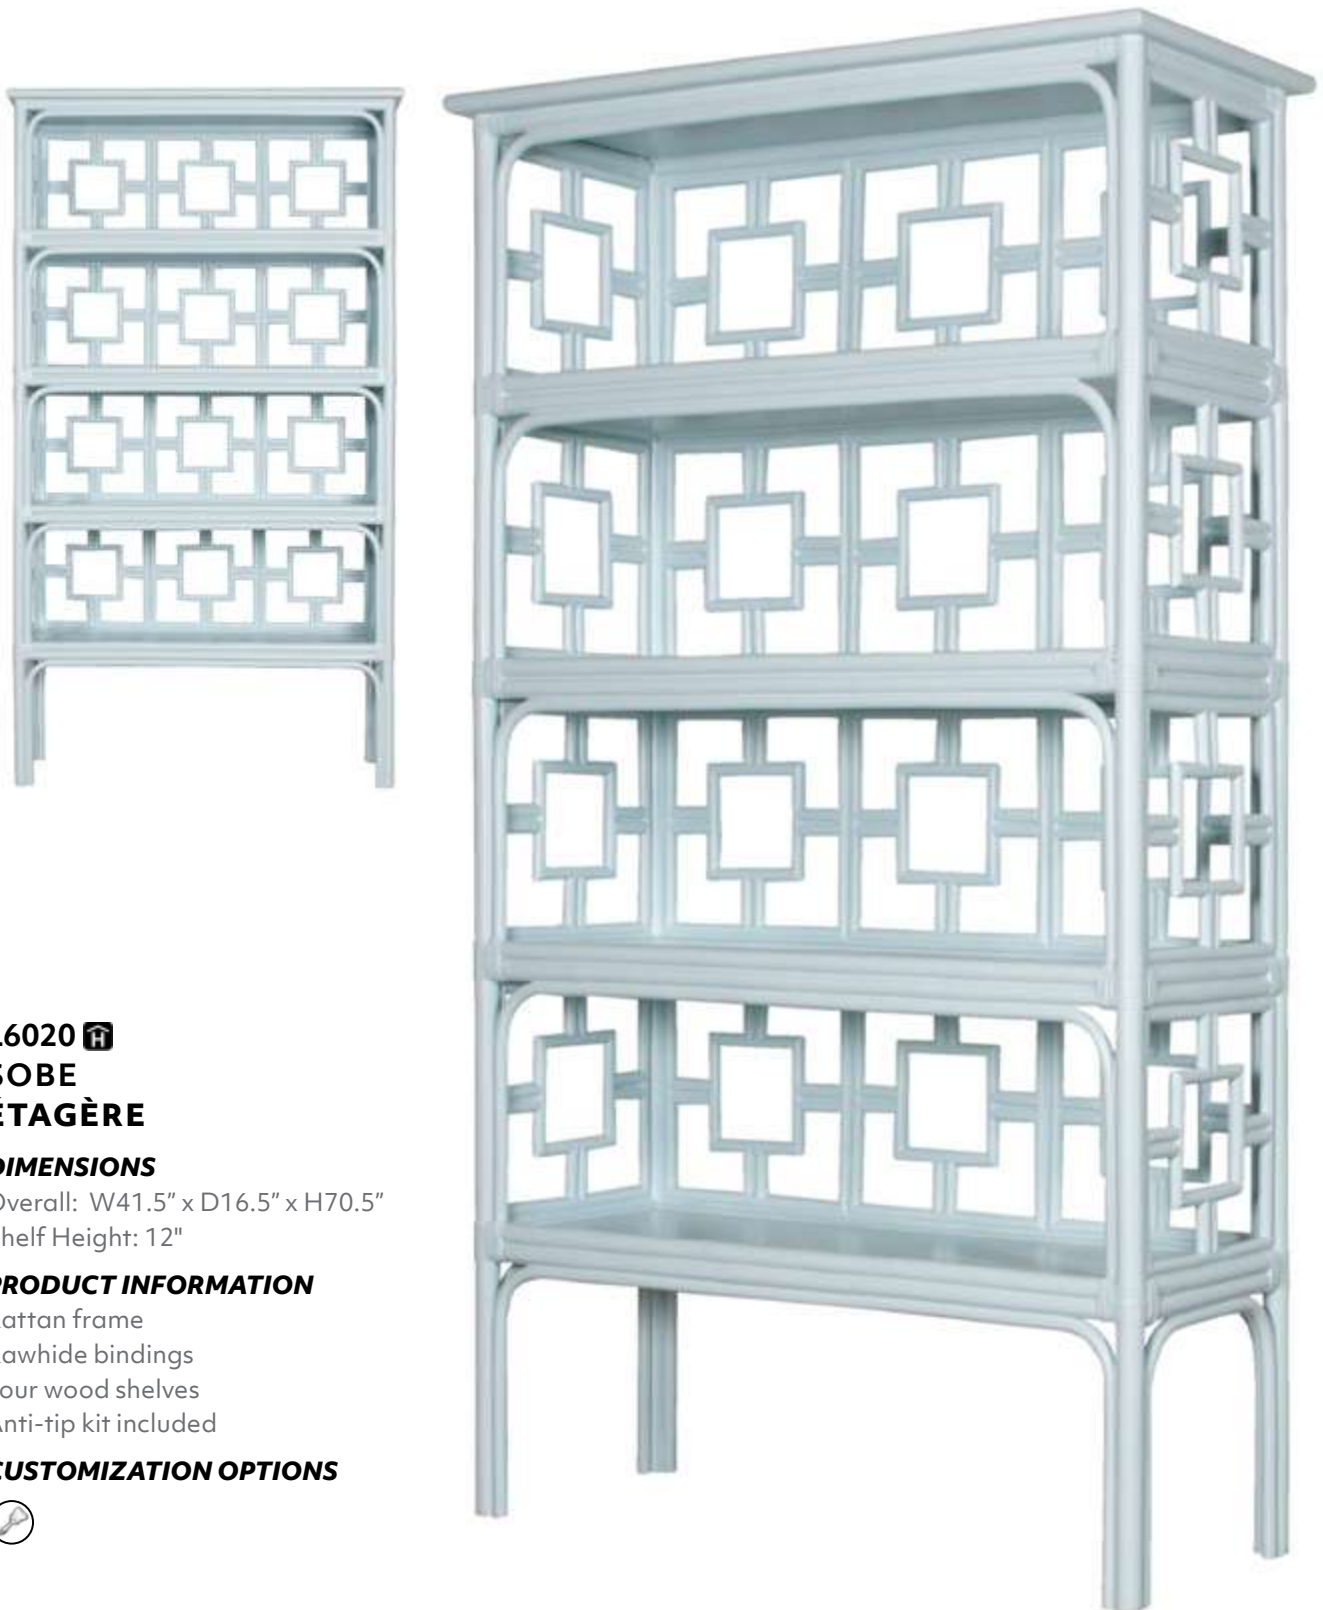

L6020
SOBE
ÉTAGÈRE

DIMENSIONS

Overall: W41.5" x D16.5" x H70.5"
Shelf Height: 12"

PRODUCT INFORMATION

Rattan frame
Rawhide bindings
Four wood shelves
Anti-tip kit included

CUSTOMIZATION OPTIONS