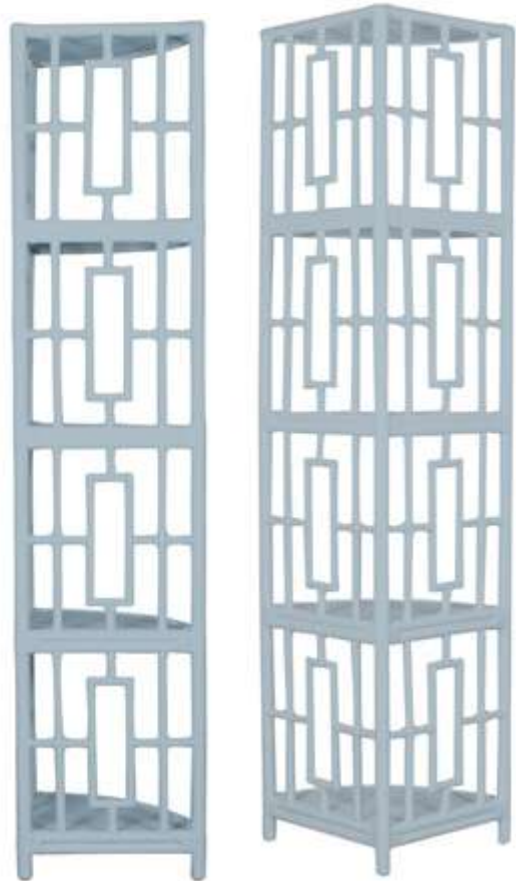

L7060
TRINITY CORNER
ÉTAGÈRE

DIMENSIONS

Overall: W23" x D16" x H72"
Shelf Height: 15"

PRODUCT INFORMATION

Rattan frame
Rawhide bindings
Four wood shelves
Anti-tip kit included

CUSTOMIZATION OPTIONS