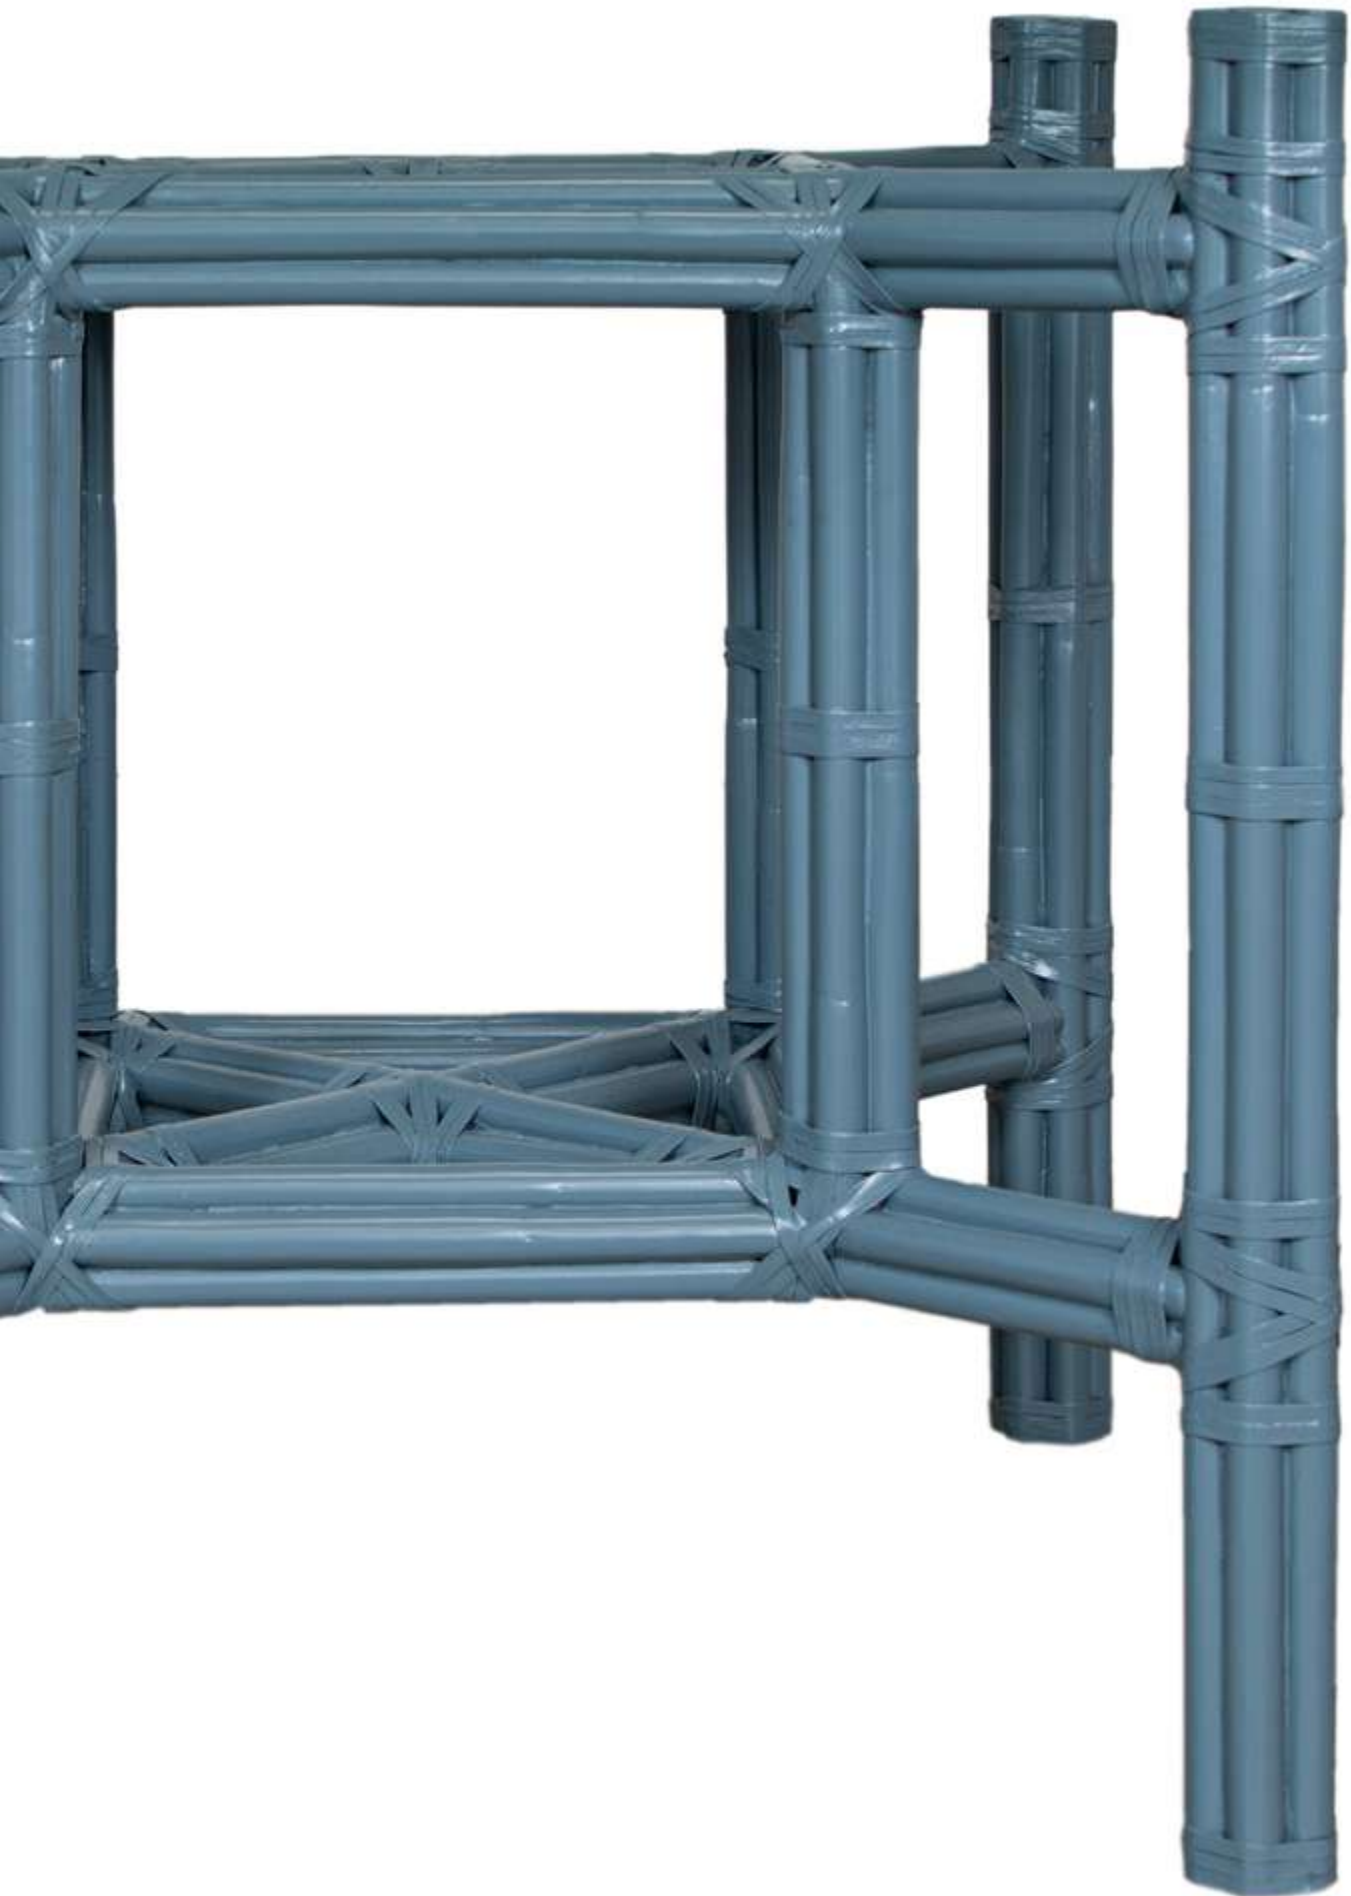

Overall: W20" x L43.5" x H39"  
Recommended Glass size: W42" x L72"

**PRODUCT INFORMATION**

Powder-coated steel frame  
Cane wrapped over steel joints

**CUSTOMIZATION OPTIONS**

-  Pecan + Silver legs
-  Rubbed Grey + Black legs