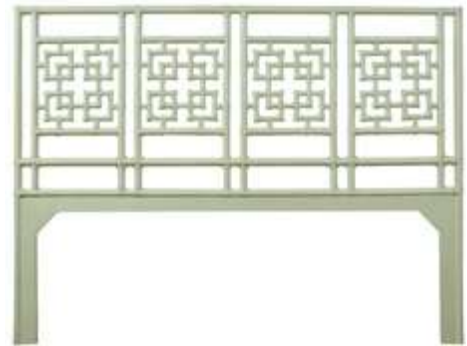

B4100 **PALM SPRINGS HEADBOARD**

DIMENSIONS

King: W80" x H60"

Queen: W63" x H60"

Twin: W42" x H60"

*Double/Cal King: Special order, approximately 24 weeks lead time

PRODUCT INFORMATION

Rattan frame

Rawhide bindings

CUSTOMIZATION OPTIONS

King