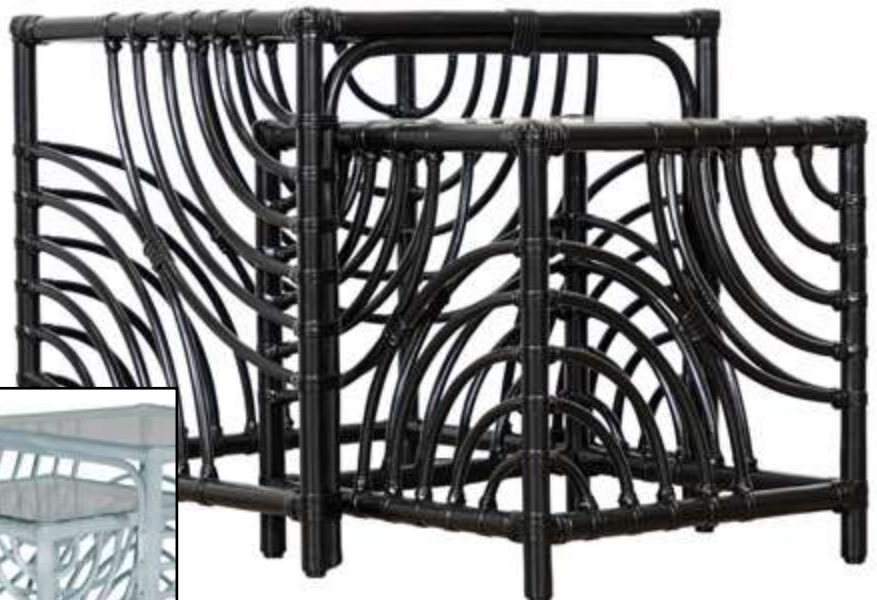

Clear glass included

***CUSTOMIZATION OPTIONS***

Top detail

**L2407-ENT**   
**ITALIA END TABLE**

***DIMENSIONS***

Overall: W20.5" x D20.5" x H26"

***PRODUCT INFORMATION***

Medallions of rattan top over hardwood core  
Aroog pole sides over hardwood core