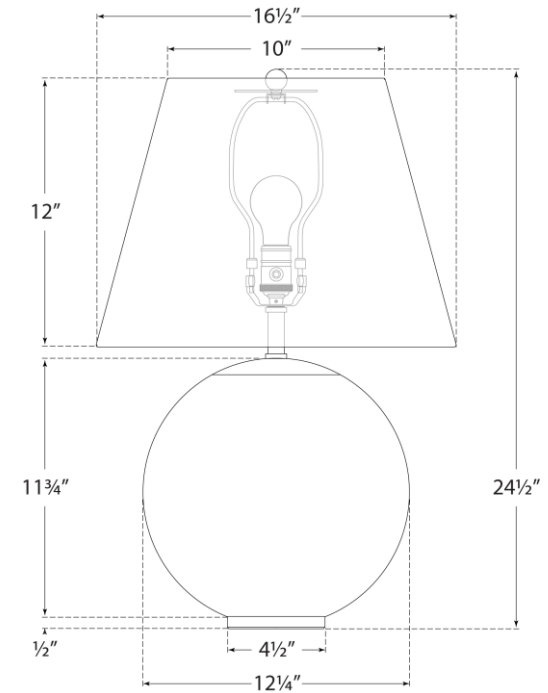

TEAR SHEET

Morton Table Lamp

Item # ARN 3000BSL-L

Designer: AERIN

Height: 24.5"

Width: 16.5"

Base: 4.5" Round

Finishes: BSL, CG, G

Shade Treatments: L

Shade Details: 10" x 16.5" x 12"

Socket: E26 Dimmer

Wattage: 100 A19

Weight: 13 Pounds

TEAR SHEET

Morton Table Lamp

Item # ARN 3000CG-L

Designer: AERIN

Height: 24.5"

Width: 16.5"

Base: 4.5" Round

Finishes: BSL, CG, G

Shade Treatments: L

Shade Details: 10" x 16.5" x 12"

Socket: E26 Dimmer

Base: 4.5" Round

Finishes: BSL, CG, G

Shade Treatments: L

Shade Details: 10" x 16.5" x 12"

Socket: E26 Dimmer

Wattage: 100 A19

Weight: 13 Pounds