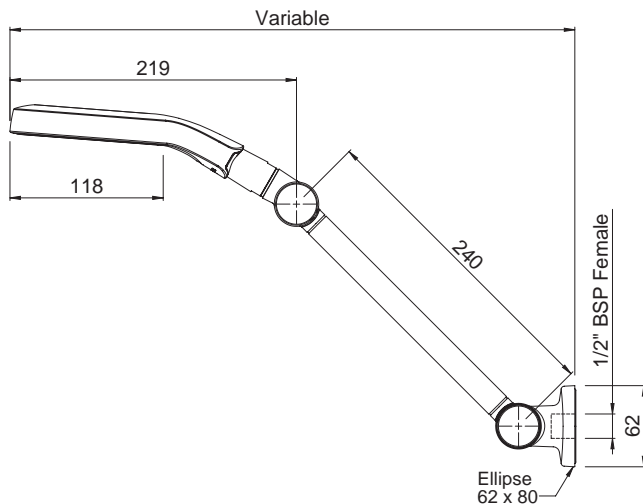

\* Compared to a Methven Conventional Shower. Flow rate of both products at 9L per minute and tested as per AS 3662-2013 Appendix H.

**CONSTRUCTION:** Chrome-plated

**CLASSIFICATION:** Suitable for mains pressure only

**INLET CONNECTIONS:** 1/2" BSP Female

**OUTLET CONNECTION:** N/A

**WORKING PRESSURES:** 150 - 500 kPa

**WATER FLOW RATE:** 9.0 l/m

- Water Efficient
- Limescale resistant
- Ultra wide spray coverage
- Hold-Firm height adjustable arm
- Improved ergonomics - 135° adjustable to create drencher experience
- Available with chrome & white or limited edition coloured handset
- 3 star WELS rated on mains pressure (9.0 l/pm)