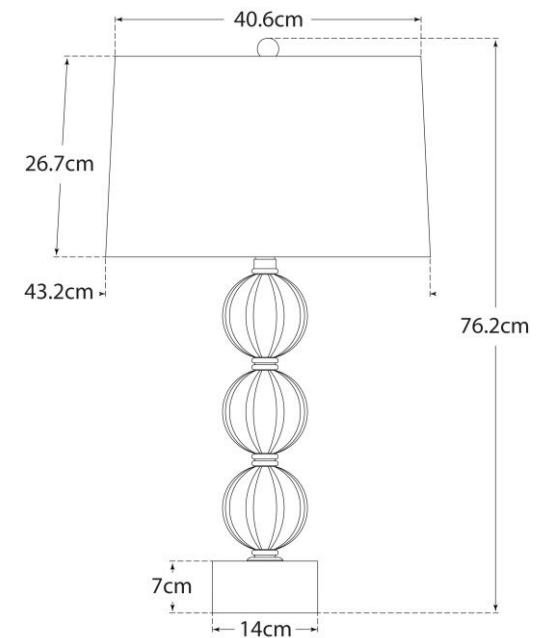

### Sazerac Large Table Lamp

Item # JN 3703GMG-L-EU

Designer: Julie Neill

Height: 74.3cm

Width: 43.2cm

Base: 14cm Square

Finishes: GMG, WG

Shade Treatments: L

Shade Details: 40.6cm x 43.2cm x 26.7cm

Socket: E27 Keyless

Wattage: 100 A

IP Rating: IP20 Class II

Note: UL Only

Front View