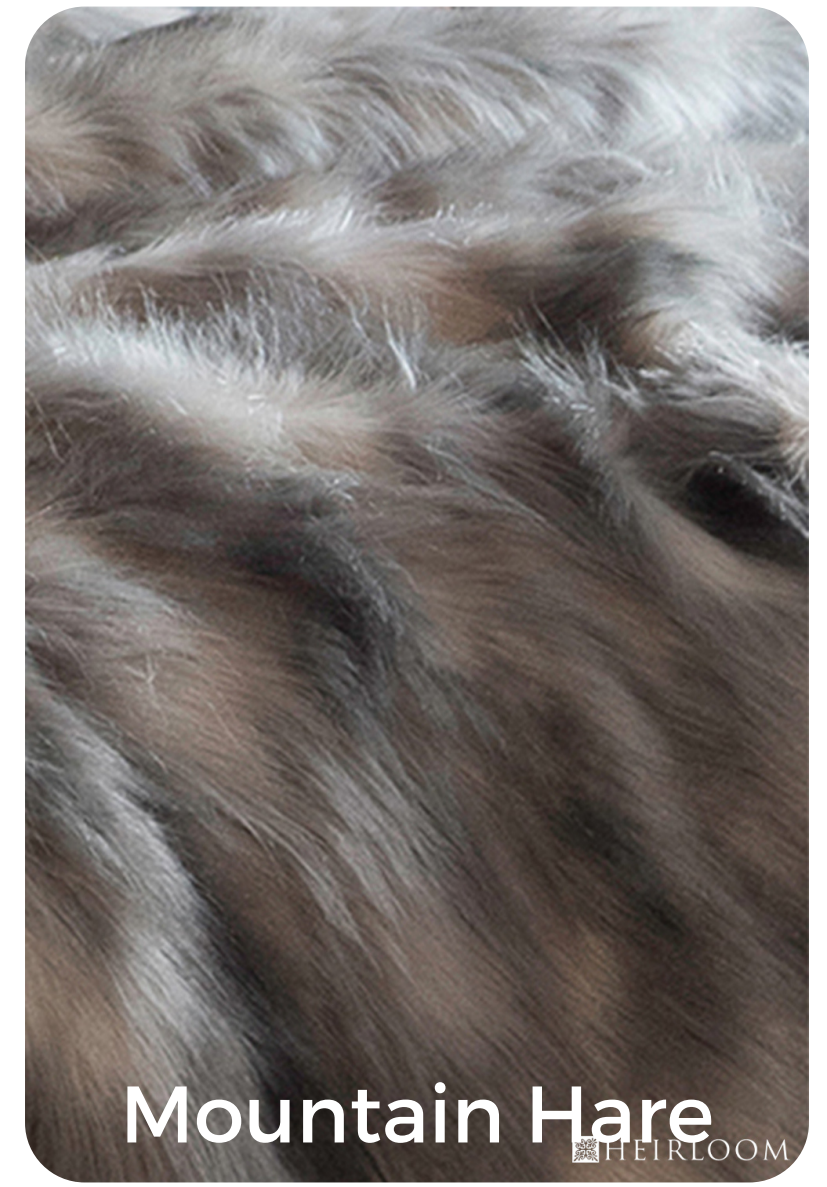

Heirloom Fur Options

Striped Beaver

Striped Elk

Valentina Grey

Valentina Black

Valentina White

Vintage Squirrel Fawn

Vintage Squirrel Grey