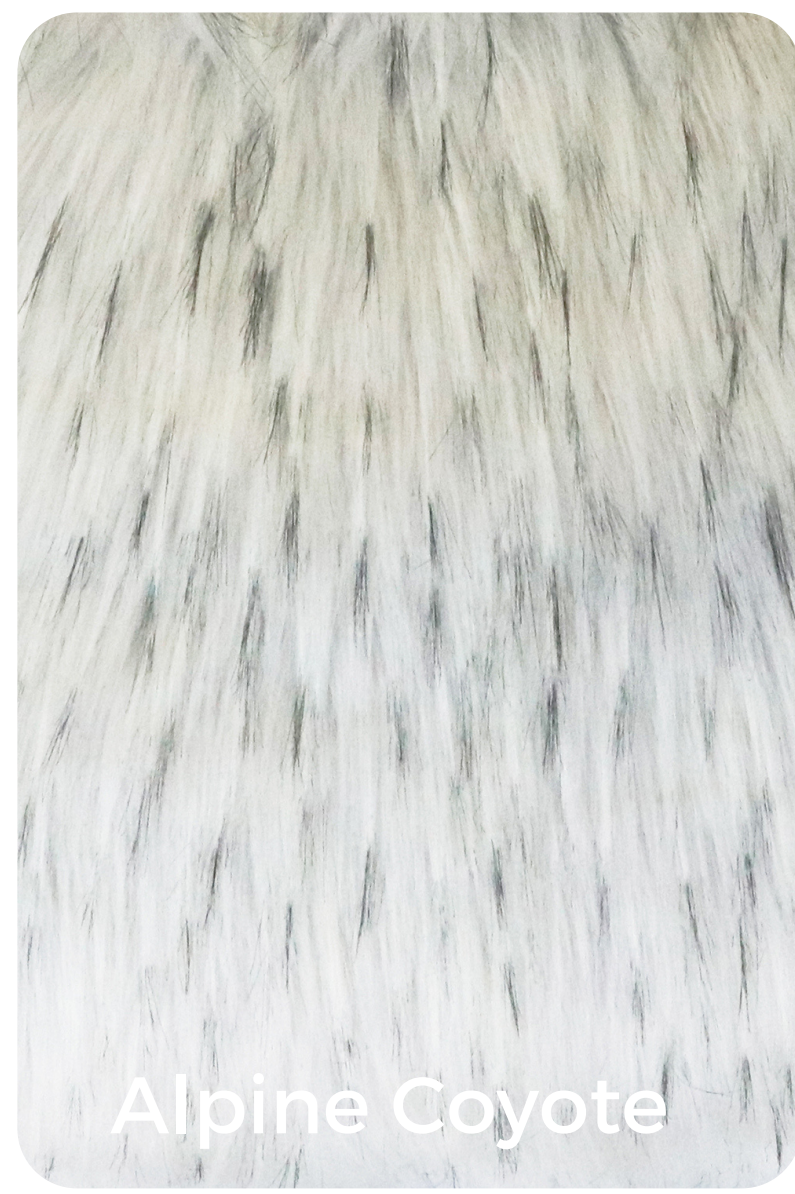

Heirloom Fur Options

Striped Beaver

Striped Elk

Valentina Grey

Valentina Black

Valentina White

Vintage Squirrel Fawn

Vintage Squirrel Grey

**PLUSH PODS NOT AVAILABLE IN:
Ruched Chinchilla & Valentina, due to the nature of these furs**