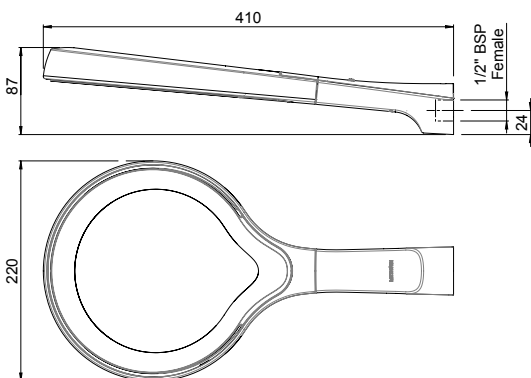

Aurajet™

AIO OVERHEAD SHOWER

Aurajet™. Our most advanced, most invigorating shower experience ever.

Stunning fans of luxuriously dense droplets deliver a highly efficient shower with 20% more spray force and twice the amount of water contact on your skin than a conventional shower*.

* Compared to a Methven Conventional Shower. Flow rate of both products at 9L per minute and tested as per AS 3602-2013 Appendix H.

CLASSIFICATION: Suitable for mains pressure only

INLET CONNECTIONS: 1/2" BSP Female

WORKING PRESSURES: 100 - 500kPa

DIMENSIONS FOR FITTING: 26mm diameter hole

OPERATING TEMPERATURE: 5 °C - 70 °C

WATER FLOW RATE: 11.0 l/min

- Water efficient
- Limescale resistant
- Ultra wide spray coverage
- Quick-fit connector for easy installation
- Available in white version
- Fitted with a 12 l/min flow restrictor
- 2 star WELS rated on mains pressure (10.5 l/min)

AOOSCP

Chrome

<http://www.methven.com/nz/aio-aurajet-overhead-shower>