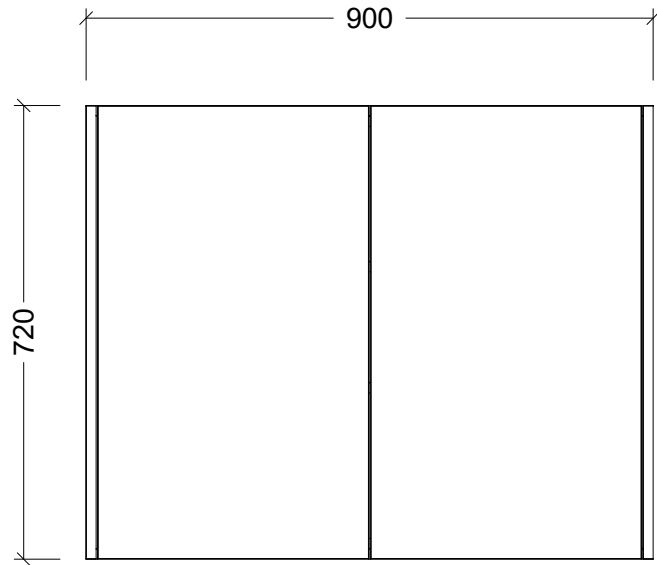

CABINET DETAILS

Range	Denver - Shaver
Description	600W, 2 Door
Cabinet SKU	DEN-SC-600-D-G

Timberline Bathroom Products Pty Ltd
 22 Myrtle Drive, Armidale NSW 2350
www.timberline.com.au | 02 6773 8500

PLEASE NOTE: Due to the manufacturing process of ceramic tops, size variation (+/- 3%) is to be expected. E&OE. Copyright ©

CABINET DETAILS

Range	Denver - Shaver
Description	750W, 2 door
Cabinet SKU	DEN-SC-750-D-G

Timberline Bathroom Products Pty Ltd
 22 Myrtle Drive, Armidale NSW 2350
www.timberline.com.au | 02 6773 8500

PLEASE NOTE: Due to the manufacturing process of ceramic tops, size variation (+/- 3%) is to be expected. E&OE. Copyright ©

CABINET DETAILS

Range	Denver Shaver
Description	900W, 2 Door
Cabinet SKU	DEN-SC-900-D-G

Timberline Bathroom Products Pty Ltd
 22 Myrtle Drive, Armidale NSW 2350
www.timberline.com.au | 02 6773 8500

PLEASE NOTE: Due to the manufacturing process of ceramic tops, size variation (+/- 3%) is to be expected. E&OE. Copyright ©

CABINET DETAILS

Range	Denver - Shaver
Description	1050W, 2 door
Cabinet SKU	DEN-SC-1050-D-G

Timberline Bathroom Products Pty Ltd
 22 Myrtle Drive, Armidale NSW 2350
www.timberline.com.au | 02 6773 8500

PLEASE NOTE: Due to the manufacturing process of ceramic tops, size variation (+/- 3%) is to be expected. E&OE. Copyright ©