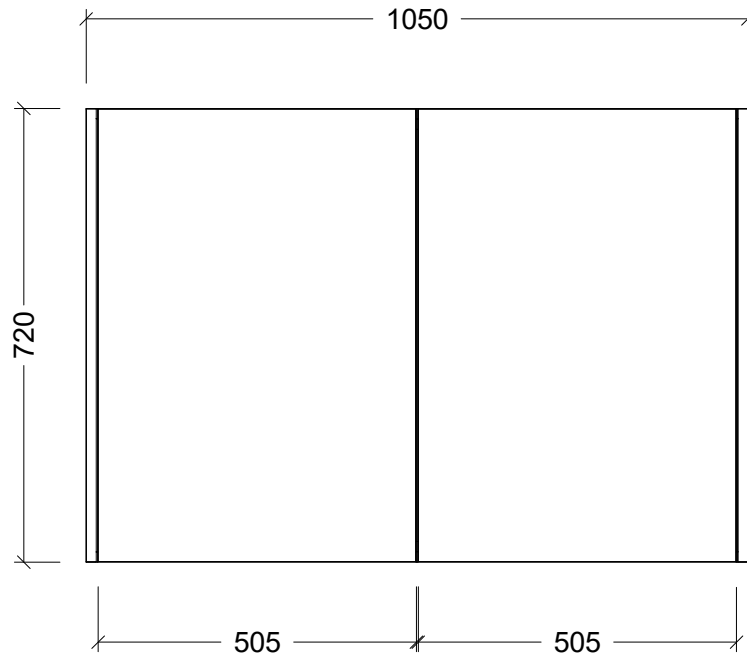

CABINET DETAILS

Range	Denver - Shaver
Description	600W, 2 Door
Cabinet SKU	DEN-SC-600-D-G

Timberline Bathroom Products Pty Ltd
 22 Myrtle Drive, Armidale NSW 2350
www.timberline.com.au | 02 6773 8500

PLEASE NOTE: Due to the manufacturing process of ceramic tops, size variation (+/- 3%) is to be expected. E&OE. Copyright ©

CABINET DETAILS

Range	Denver - Shaver
Description	750W, 2 door
Cabinet SKU	DEN-SC-750-D-G

Timberline Bathroom Products Pty Ltd
 22 Myrtle Drive, Armidale NSW 2350
www.timberline.com.au | 02 6773 8500

PLEASE NOTE: Due to the manufacturing process of ceramic tops, size variation (+/- 3%) is to be expected. E&OE. Copyright ©

CABINET DETAILS

Range	Denver Shaver
Description	900W, 2 Door
Cabinet SKU	DEN-SC-900-D-G

Timberline Bathroom Products Pty Ltd
 22 Myrtle Drive, Armidale NSW 2350
www.timberline.com.au | 02 6773 8500

PLEASE NOTE: Due to the manufacturing process of ceramic tops, size variation (+/- 3%) is to be expected. E&OE. Copyright ©

CABINET DETAILS

Range	Denver - Shaver
Description	1050W, 2 door
Cabinet SKU	DEN-SC-1050-D-G

Timberline Bathroom Products Pty Ltd
 22 Myrtle Drive, Armidale NSW 2350
www.timberline.com.au | 02 6773 8500

PLEASE NOTE: Due to the manufacturing process of ceramic tops, size variation (+/- 3%) is to be expected. E&OE. Copyright ©