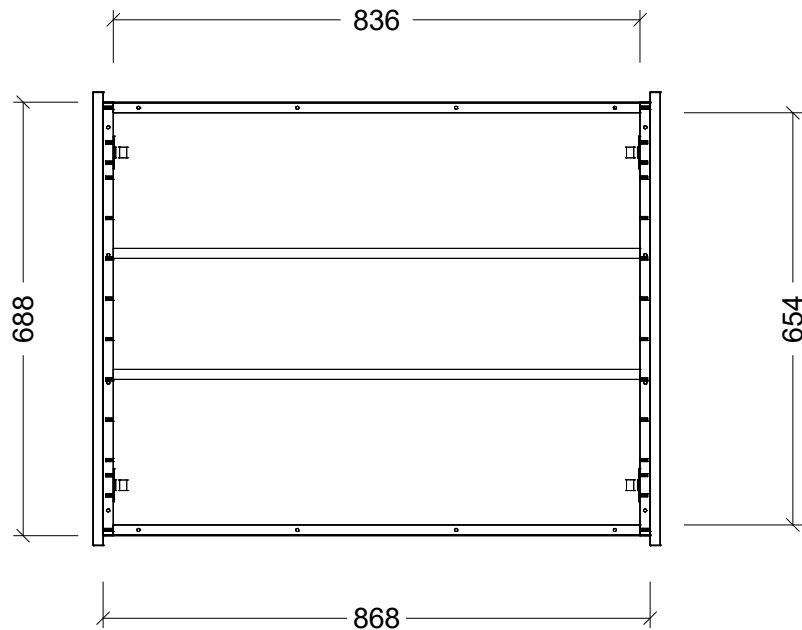

CABINET DETAILS

Range	Denver - Shaver
Description	600W, 2 Door
Cabinet SKU	DEN-SC-600-D-G

Timberline Bathroom Products Pty Ltd
 22 Myrtle Drive, Armidale NSW 2350
www.timberline.com.au | 02 6773 8500

PLEASE NOTE: Due to the manufacturing process of ceramic tops, size variation (+/- 3%) is to be expected. E&OE. Copyright ©

CABINET DETAILS

Range	Denver - Shaver
Description	750W, 2 door
Cabinet SKU	DEN-SC-750-D-G

Timberline Bathroom Products Pty Ltd
 22 Myrtle Drive, Armidale NSW 2350
www.timberline.com.au | 02 6773 8500

PLEASE NOTE: Due to the manufacturing process of ceramic tops, size variation (+/- 3%) is to be expected. E&OE. Copyright ©

CABINET DETAILS

Range	Denver Shaver
Description	900W, 2 Door
Cabinet SKU	DEN-SC-900-D-G

Timberline Bathroom Products Pty Ltd
 22 Myrtle Drive, Armidale NSW 2350
www.timberline.com.au | 02 6773 8500

PLEASE NOTE: Due to the manufacturing process of ceramic tops, size variation (+/- 3%) is to be expected. E&OE. Copyright ©

CABINET DETAILS

Range	Denver - Shaver
Description	1050W, 2 door
Cabinet SKU	DEN-SC-1050-D-G

Timberline Bathroom Products Pty Ltd
 22 Myrtle Drive, Armidale NSW 2350
www.timberline.com.au | 02 6773 8500

PLEASE NOTE: Due to the manufacturing process of ceramic tops, size variation (+/- 3%) is to be expected. E&OE. Copyright ©