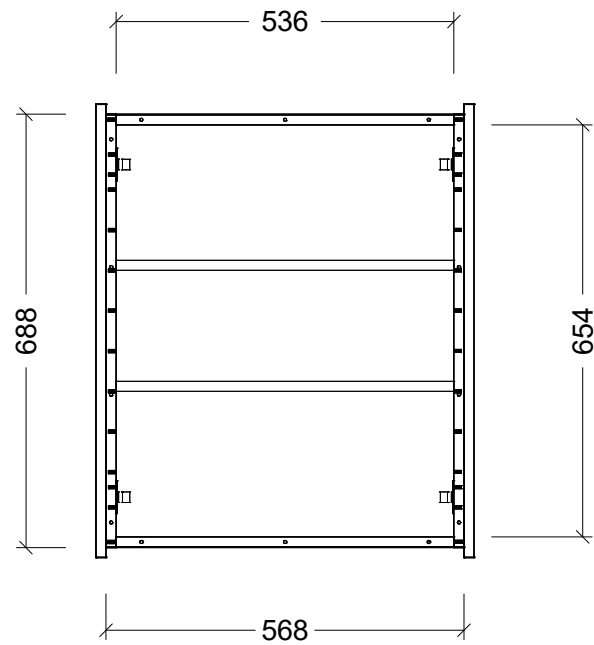

CABINET DETAILS

Range	Denver - Shaver
Description	600W, 2 Door
Cabinet SKU	DEN-SC-600-D-G

Timberline Bathroom Products Pty Ltd
 22 Myrtle Drive, Armidale NSW 2350
www.timberline.com.au | 02 6773 8500

PLEASE NOTE: Due to the manufacturing process of ceramic tops, size variation (+/- 3%) is to be expected. E&OE. Copyright ©

CABINET DETAILS

Range	Denver - Shaver
Description	750W, 2 door
Cabinet SKU	DEN-SC-750-D-G

Timberline Bathroom Products Pty Ltd
 22 Myrtle Drive, Armidale NSW 2350
www.timberline.com.au | 02 6773 8500

PLEASE NOTE: Due to the manufacturing process of ceramic tops, size variation (+/- 3%) is to be expected. E&OE. Copyright ©

CABINET DETAILS

Range	Denver Shaver
Description	900W, 2 Door
Cabinet SKU	DEN-SC-900-D-G

Timberline Bathroom Products Pty Ltd
 22 Myrtle Drive, Armidale NSW 2350
www.timberline.com.au | 02 6773 8500

PLEASE NOTE: Due to the manufacturing process of ceramic tops, size variation (+/- 3%) is to be expected. E&OE. Copyright ©

CABINET DETAILS

Range	Denver - Shaver
Description	1050W, 2 door
Cabinet SKU	DEN-SC-1050-D-G

Timberline Bathroom Products Pty Ltd
 22 Myrtle Drive, Armidale NSW 2350
www.timberline.com.au | 02 6773 8500

PLEASE NOTE: Due to the manufacturing process of ceramic tops, size variation (+/- 3%) is to be expected. E&OE. Copyright ©