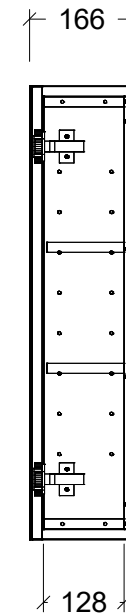

CABINET DETAILS

Range	Denver - Shaver
Description	600W, 2 Door
Cabinet SKU	DEN-SC-600-D-G

Timberline Bathroom Products Pty Ltd
 22 Myrtle Drive, Armidale NSW 2350
www.timberline.com.au | 02 6773 8500

PLEASE NOTE: Due to the manufacturing process of ceramic tops, size variation (+/- 3%) is to be expected. E&OE. Copyright ©

CABINET DETAILS

Range	Denver - Shaver
Description	750W, 2 door
Cabinet SKU	DEN-SC-750-D-G

Timberline Bathroom Products Pty Ltd
 22 Myrtle Drive, Armidale NSW 2350
www.timberline.com.au | 02 6773 8500

PLEASE NOTE: Due to the manufacturing process of ceramic tops, size variation (+/- 3%) is to be expected. E&OE. Copyright ©

CABINET DETAILS

Range	Denver Shaver
Description	900W, 2 Door
Cabinet SKU	DEN-SC-900-D-G

Timberline Bathroom Products Pty Ltd
 22 Myrtle Drive, Armidale NSW 2350
www.timberline.com.au | 02 6773 8500

PLEASE NOTE: Due to the manufacturing process of ceramic tops, size variation (+/- 3%) is to be expected. E&OE. Copyright ©

CABINET DETAILS

Range	Denver - Shaver
Description	1050W, 2 door
Cabinet SKU	DEN-SC-1050-D-G

Timberline Bathroom Products Pty Ltd
 22 Myrtle Drive, Armidale NSW 2350
www.timberline.com.au | 02 6773 8500

PLEASE NOTE: Due to the manufacturing process of ceramic tops, size variation (+/- 3%) is to be expected. E&OE. Copyright ©