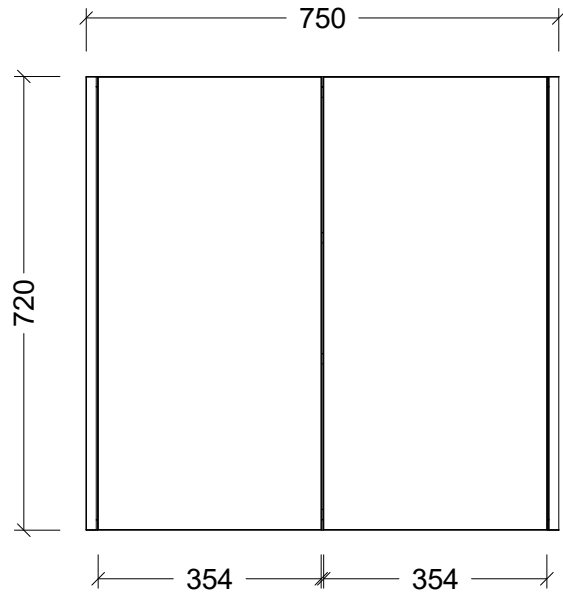

CABINET DETAILS

Range	Denver - Shaver
Description	600W, 2 Door
Cabinet SKU	DEN-SC-600-D-G

Timberline Bathroom Products Pty Ltd
 22 Myrtle Drive, Armidale NSW 2350
www.timberline.com.au | 02 6773 8500

PLEASE NOTE: Due to the manufacturing process of ceramic tops, size variation (+/- 3%) is to be expected. E&OE. Copyright ©

CABINET DETAILS

Range	Denver - Shaver
Description	750W, 2 door
Cabinet SKU	DEN-SC-750-D-G

Timberline Bathroom Products Pty Ltd
 22 Myrtle Drive, Armidale NSW 2350
www.timberline.com.au | 02 6773 8500

PLEASE NOTE: Due to the manufacturing process of ceramic tops, size variation (+/- 3%) is to be expected. E&OE. Copyright ©

CABINET DETAILS

Range	Denver Shaver
Description	900W, 2 Door
Cabinet SKU	DEN-SC-900-D-G

Timberline Bathroom Products Pty Ltd
 22 Myrtle Drive, Armidale NSW 2350
www.timberline.com.au | 02 6773 8500

PLEASE NOTE: Due to the manufacturing process of ceramic tops, size variation (+/- 3%) is to be expected. E&OE. Copyright ©

CABINET DETAILS

Range	Denver - Shaver
Description	1050W, 2 door
Cabinet SKU	DEN-SC-1050-D-G

Timberline Bathroom Products Pty Ltd
 22 Myrtle Drive, Armidale NSW 2350
www.timberline.com.au | 02 6773 8500

PLEASE NOTE: Due to the manufacturing process of ceramic tops, size variation (+/- 3%) is to be expected. E&OE. Copyright ©