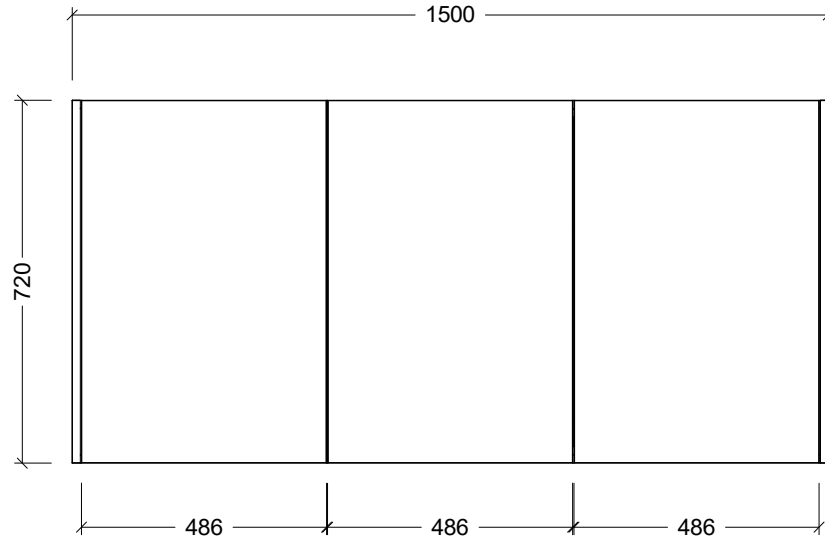

CABINET DETAILS

Range	Denver - Shaver
Description	1050W, 2 door
Cabinet SKU	DEN-SC-1050-D-G

Timberline Bathroom Products Pty Ltd
 22 Myrtle Drive, Armidale NSW 2350
www.timberline.com.au | 02 6773 8500

PLEASE NOTE: Due to the manufacturing process of ceramic tops, size variation (+/- 3%) is to be expected. E&OE. Copyright ©

CABINET DETAILS

Range	Denver - Shaver
Description	1200W, 3 door
Cabinet SKU	DEN-SC-1200-3-G

Timberline Bathroom Products Pty Ltd
 22 Myrtle Drive, Armidale NSW 2350
www.timberline.com.au | 02 6773 8500

PLEASE NOTE: Due to the manufacturing process of ceramic tops, size variation (+/- 3%) is to be expected. E&OE. Copyright ©

CABINET DETAILS

Range	Denver - Shaver
Description	1500W, 3 door
Cabinet SKU	DEN-SC-1500-3-G

Timberline Bathroom Products Pty Ltd
 22 Myrtle Drive, Armidale NSW 2350
www.timberline.com.au | 02 6773 8500

PLEASE NOTE: Due to the manufacturing process of ceramic tops, size variation (+/- 3%) is to be expected. E&OE. Copyright ©