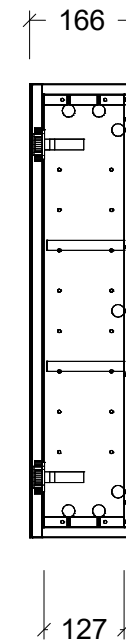

CABINET DETAILS

Range	Denver - Shaver
Description	1200W, 3 door
Cabinet SKU	DEN-SC-1200-3-G

Timberline Bathroom Products Pty Ltd
22 Myrtle Drive, Armidale NSW 2350
www.timberline.com.au | 02 6773 8500

PLEASE NOTE: Due to the manufacturing process of ceramic tops, size variation (+/- 3%) is to be expected. E&OE. Copyright ©