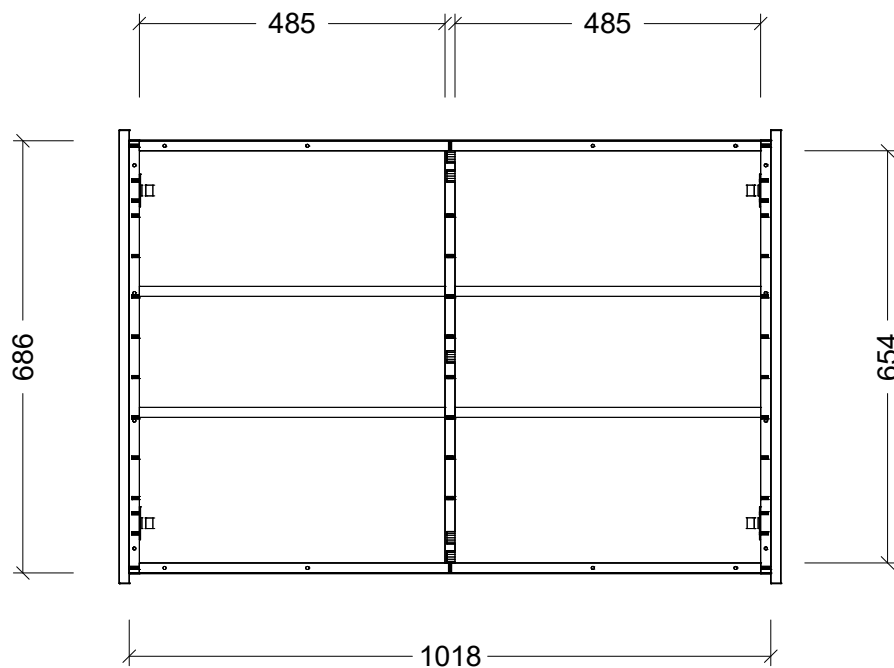

CABINET DETAILS

Range	Denver - Shaver
Description	600W, 2 Door
Cabinet SKU	DEN-SC-600-D-G

Timberline Bathroom Products Pty Ltd
 22 Myrtle Drive, Armidale NSW 2350
www.timberline.com.au | 02 6773 8500

PLEASE NOTE: Due to the manufacturing process of ceramic tops, size variation (+/- 3%) is to be expected. E&OE. Copyright ©

CABINET DETAILS

Range	Denver - Shaver
Description	750W, 2 door
Cabinet SKU	DEN-SC-750-D-G

Timberline Bathroom Products Pty Ltd
 22 Myrtle Drive, Armidale NSW 2350
www.timberline.com.au | 02 6773 8500

PLEASE NOTE: Due to the manufacturing process of ceramic tops, size variation (+/- 3%) is to be expected. E&OE. Copyright ©

CABINET DETAILS

Range	Denver Shaver
Description	900W, 2 Door
Cabinet SKU	DEN-SC-900-D-G

Timberline Bathroom Products Pty Ltd
 22 Myrtle Drive, Armidale NSW 2350
www.timberline.com.au | 02 6773 8500

PLEASE NOTE: Due to the manufacturing process of ceramic tops, size variation (+/- 3%) is to be expected. E&OE. Copyright ©

CABINET DETAILS

Range	Denver - Shaver
Description	1050W, 2 door
Cabinet SKU	DEN-SC-1050-D-G

Timberline Bathroom Products Pty Ltd
 22 Myrtle Drive, Armidale NSW 2350
www.timberline.com.au | 02 6773 8500

PLEASE NOTE: Due to the manufacturing process of ceramic tops, size variation (+/- 3%) is to be expected. E&OE. Copyright ©