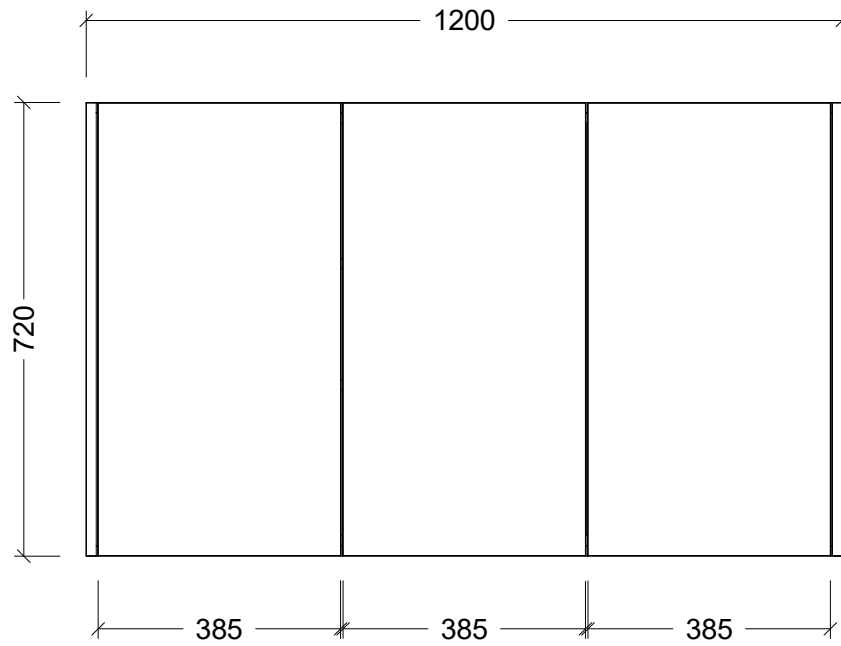

CABINET DETAILS

Range	Denver - Shaver
Description	1050W, 2 door
Cabinet SKU	DEN-SC-1050-D-G

Timberline Bathroom Products Pty Ltd
 22 Myrtle Drive, Armidale NSW 2350
www.timberline.com.au | 02 6773 8500

PLEASE NOTE: Due to the manufacturing process of ceramic tops, size variation (+/- 3%) is to be expected. E&OE. Copyright ©

CABINET DETAILS

Range	Denver - Shaver
Description	1200W, 3 door
Cabinet SKU	DEN-SC-1200-3-G

Timberline Bathroom Products Pty Ltd
 22 Myrtle Drive, Armidale NSW 2350
www.timberline.com.au | 02 6773 8500

PLEASE NOTE: Due to the manufacturing process of ceramic tops, size variation (+/- 3%) is to be expected. E&OE. Copyright ©