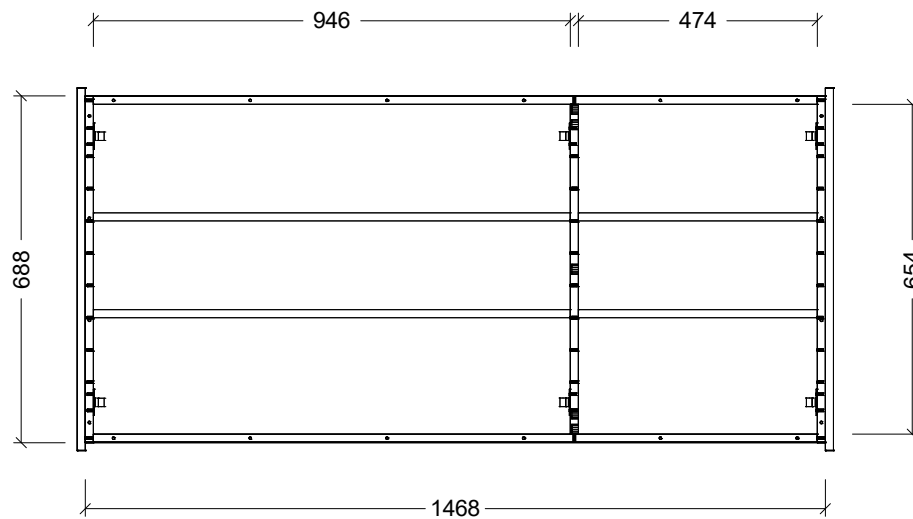

CABINET DETAILS

Range	Denver - Shaver
Description	1050W, 2 door
Cabinet SKU	DEN-SC-1050-D-G

Timberline Bathroom Products Pty Ltd
 22 Myrtle Drive, Armidale NSW 2350
www.timberline.com.au | 02 6773 8500

PLEASE NOTE: Due to the manufacturing process of ceramic tops, size variation (+/- 3%) is to be expected. E&OE. Copyright ©

CABINET DETAILS

Range	Denver - Shaver
Description	1200W, 3 door
Cabinet SKU	DEN-SC-1200-3-G

Timberline Bathroom Products Pty Ltd
 22 Myrtle Drive, Armidale NSW 2350
www.timberline.com.au | 02 6773 8500

PLEASE NOTE: Due to the manufacturing process of ceramic tops, size variation (+/- 3%) is to be expected. E&OE. Copyright ©

CABINET DETAILS

Range	Denver - Shaver
Description	1500W, 3 door
Cabinet SKU	DEN-SC-1500-3-G

Timberline Bathroom Products Pty Ltd
 22 Myrtle Drive, Armidale NSW 2350
www.timberline.com.au | 02 6773 8500

PLEASE NOTE: Due to the manufacturing process of ceramic tops, size variation (+/- 3%) is to be expected. E&OE. Copyright ©