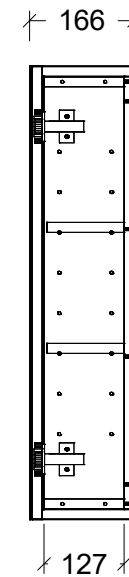

CABINET DETAILS

Range	Denver - Shaver
Description	600W, 2 Door
Cabinet SKU	DEN-SC-600-D-G

Timberline Bathroom Products Pty Ltd
 22 Myrtle Drive, Armidale NSW 2350
www.timberline.com.au | 02 6773 8500

PLEASE NOTE: Due to the manufacturing process of ceramic tops, size variation (+/- 3%) is to be expected. E&OE. Copyright ©

CABINET DETAILS

Range	Denver - Shaver
Description	750W, 2 door
Cabinet SKU	DEN-SC-750-D-G

Timberline Bathroom Products Pty Ltd
 22 Myrtle Drive, Armidale NSW 2350
www.timberline.com.au | 02 6773 8500

PLEASE NOTE: Due to the manufacturing process of ceramic tops, size variation (+/- 3%) is to be expected. E&OE. Copyright ©

CABINET DETAILS

Range	Denver Shaver
Description	900W, 2 Door
Cabinet SKU	DEN-SC-900-D-G

Timberline Bathroom Products Pty Ltd
 22 Myrtle Drive, Armidale NSW 2350
www.timberline.com.au | 02 6773 8500

PLEASE NOTE: Due to the manufacturing process of ceramic tops, size variation (+/- 3%) is to be expected. E&OE. Copyright ©

CABINET DETAILS

Range	Denver - Shaver
Description	1050W, 2 door
Cabinet SKU	DEN-SC-1050-D-G

Timberline Bathroom Products Pty Ltd
 22 Myrtle Drive, Armidale NSW 2350
www.timberline.com.au | 02 6773 8500

PLEASE NOTE: Due to the manufacturing process of ceramic tops, size variation (+/- 3%) is to be expected. E&OE. Copyright ©