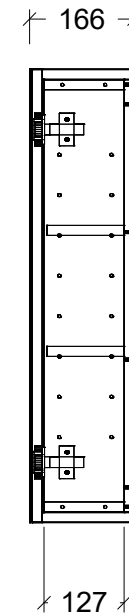

CABINET DETAILS

Range	Denver - Shaver
Description	600W, 2 Door
Cabinet SKU	DEN-SC-600-D-G

Timberline Bathroom Products Pty Ltd
 22 Myrtle Drive, Armidale NSW 2350
www.timberline.com.au | 02 6773 8500

PLEASE NOTE: Due to the manufacturing process of ceramic tops, size variation (+/- 3%) is to be expected. E&OE. Copyright ©

CABINET DETAILS

Range	Denver - Shaver
Description	750W, 2 door
Cabinet SKU	DEN-SC-750-D-G

Timberline Bathroom Products Pty Ltd
 22 Myrtle Drive, Armidale NSW 2350
www.timberline.com.au | 02 6773 8500

PLEASE NOTE: Due to the manufacturing process of ceramic tops, size variation (+/- 3%) is to be expected. E&OE. Copyright ©

CABINET DETAILS

Range	Denver Shaver
Description	900W, 2 Door
Cabinet SKU	DEN-SC-900-D-G

Timberline Bathroom Products Pty Ltd
 22 Myrtle Drive, Armidale NSW 2350
www.timberline.com.au | 02 6773 8500

PLEASE NOTE: Due to the manufacturing process of ceramic tops, size variation (+/- 3%) is to be expected. E&OE. Copyright ©

CABINET DETAILS

Range	Denver - Shaver
Description	1050W, 2 door
Cabinet SKU	DEN-SC-1050-D-G

Timberline Bathroom Products Pty Ltd
 22 Myrtle Drive, Armidale NSW 2350
www.timberline.com.au | 02 6773 8500

PLEASE NOTE: Due to the manufacturing process of ceramic tops, size variation (+/- 3%) is to be expected. E&OE. Copyright ©