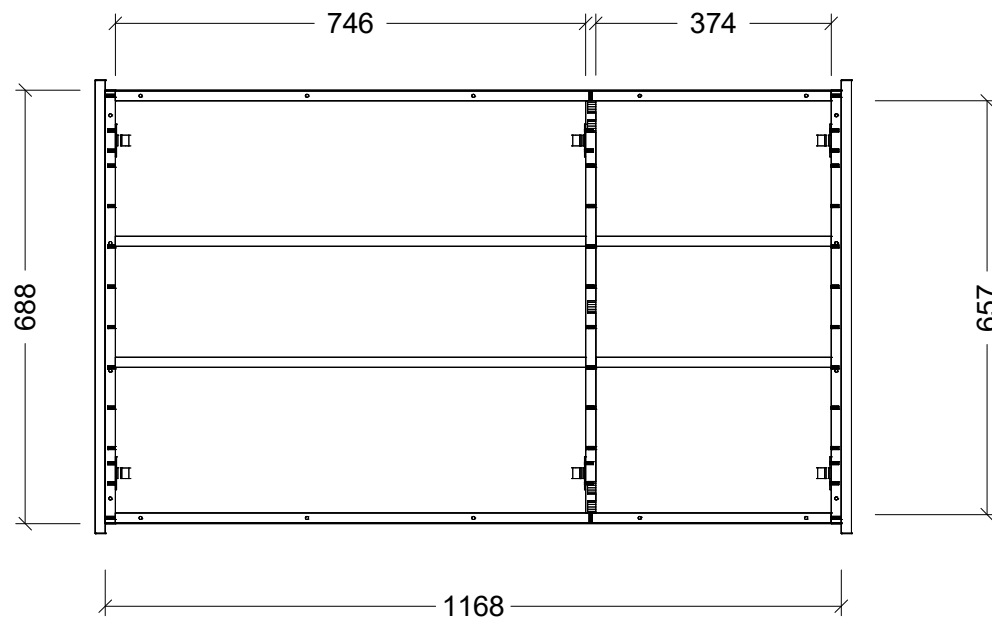

CABINET DETAILS

Range	Denver - Shaver
Description	600W, 2 Door
Cabinet SKU	DEN-SC-600-D-G

Timberline Bathroom Products Pty Ltd
 22 Myrtle Drive, Armidale NSW 2350
www.timberline.com.au | 02 6773 8500

PLEASE NOTE: Due to the manufacturing process of ceramic tops, size variation (+/- 3%) is to be expected. E&OE. Copyright ©

CABINET DETAILS

Range	Denver Shaver
Description	900W, 2 Door
Cabinet SKU	DEN-SC-900-D-G

Timberline Bathroom Products Pty Ltd
 22 Myrtle Drive, Armidale NSW 2350
www.timberline.com.au | 02 6773 8500

PLEASE NOTE: Due to the manufacturing process of ceramic tops, size variation (+/- 3%) is to be expected. E&OE. Copyright ©

CABINET DETAILS

Range	Denver - Shaver
Description	1050W, 2 door
Cabinet SKU	DEN-SC-1050-D-G

Timberline Bathroom Products Pty Ltd
 22 Myrtle Drive, Armidale NSW 2350
www.timberline.com.au | 02 6773 8500

PLEASE NOTE: Due to the manufacturing process of ceramic tops, size variation (+/- 3%) is to be expected. E&OE. Copyright ©

CABINET DETAILS

Range	Denver - Shaver
Description	1200W, 3 door
Cabinet SKU	DEN-SC-1200-3-G

Timberline Bathroom Products Pty Ltd
 22 Myrtle Drive, Armidale NSW 2350
www.timberline.com.au | 02 6773 8500

PLEASE NOTE: Due to the manufacturing process of ceramic tops, size variation (+/- 3%) is to be expected. E&OE. Copyright ©