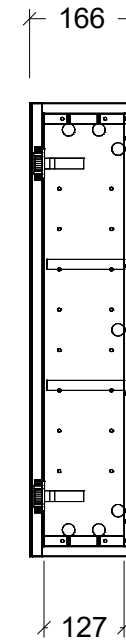

CABINET DETAILS

Range	Denver - Shaver
Description	600W, 2 Door
Cabinet SKU	DEN-SC-600-D-G

Timberline Bathroom Products Pty Ltd
 22 Myrtle Drive, Armidale NSW 2350
www.timberline.com.au | 02 6773 8500

PLEASE NOTE: Due to the manufacturing process of ceramic tops, size variation (+/- 3%) is to be expected. E&OE. Copyright ©

CABINET DETAILS

Range	Denver - Shaver
Description	750W, 2 door
Cabinet SKU	DEN-SC-750-D-G

Timberline Bathroom Products Pty Ltd
 22 Myrtle Drive, Armidale NSW 2350
www.timberline.com.au | 02 6773 8500

PLEASE NOTE: Due to the manufacturing process of ceramic tops, size variation (+/- 3%) is to be expected. E&OE. Copyright ©

CABINET DETAILS

Range	Denver Shaver
Description	900W, 2 Door
Cabinet SKU	DEN-SC-900-D-G

Timberline Bathroom Products Pty Ltd
 22 Myrtle Drive, Armidale NSW 2350
www.timberline.com.au | 02 6773 8500

PLEASE NOTE: Due to the manufacturing process of ceramic tops, size variation (+/- 3%) is to be expected. E&OE. Copyright ©

CABINET DETAILS

Range	Denver - Shaver
Description	1050W, 2 door
Cabinet SKU	DEN-SC-1050-D-G

Timberline Bathroom Products Pty Ltd
 22 Myrtle Drive, Armidale NSW 2350
www.timberline.com.au | 02 6773 8500

PLEASE NOTE: Due to the manufacturing process of ceramic tops, size variation (+/- 3%) is to be expected. E&OE. Copyright ©