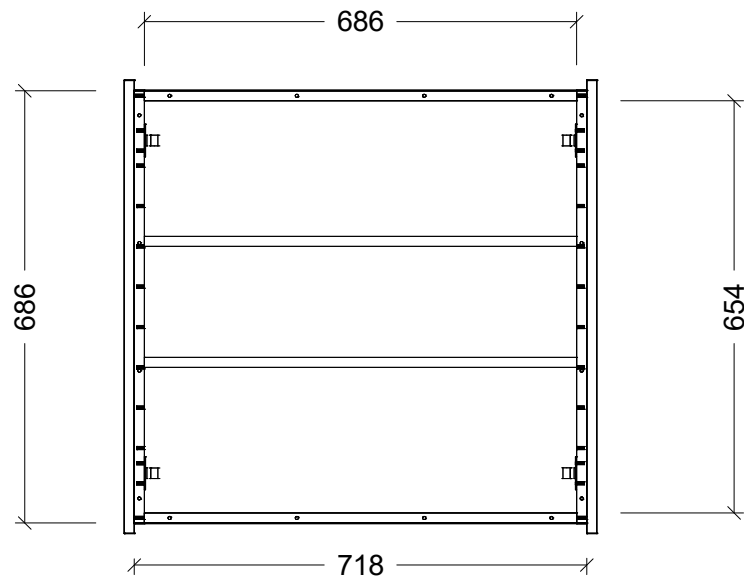

CABINET DETAILS

Range	Denver - Shaver
Description	600W, 2 Door
Cabinet SKU	DEN-SC-600-D-G

Timberline Bathroom Products Pty Ltd
 22 Myrtle Drive, Armidale NSW 2350
www.timberline.com.au | 02 6773 8500

PLEASE NOTE: Due to the manufacturing process of ceramic tops, size variation (+/- 3%) is to be expected. E&OE. Copyright ©

CABINET DETAILS

Range	Denver - Shaver
Description	750W, 2 door
Cabinet SKU	DEN-SC-750-D-G

Timberline Bathroom Products Pty Ltd
 22 Myrtle Drive, Armidale NSW 2350
www.timberline.com.au | 02 6773 8500

PLEASE NOTE: Due to the manufacturing process of ceramic tops, size variation (+/- 3%) is to be expected. E&OE. Copyright ©

CABINET DETAILS

Range	Denver Shaver
Description	900W, 2 Door
Cabinet SKU	DEN-SC-900-D-G

Timberline Bathroom Products Pty Ltd
 22 Myrtle Drive, Armidale NSW 2350
www.timberline.com.au | 02 6773 8500

PLEASE NOTE: Due to the manufacturing process of ceramic tops, size variation (+/- 3%) is to be expected. E&OE. Copyright ©

CABINET DETAILS

Range	Denver - Shaver
Description	1050W, 2 door
Cabinet SKU	DEN-SC-1050-D-G

Timberline Bathroom Products Pty Ltd
 22 Myrtle Drive, Armidale NSW 2350
www.timberline.com.au | 02 6773 8500

PLEASE NOTE: Due to the manufacturing process of ceramic tops, size variation (+/- 3%) is to be expected. E&OE. Copyright ©