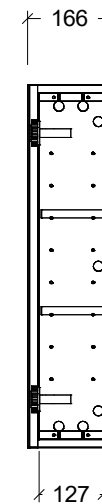

CABINET DETAILS

Range	Denver - Shaver
Description	1500W, 3 door
Cabinet SKU	DEN-SC-1500-3-G

Timberline Bathroom Products Pty Ltd
22 Myrtle Drive, Armidale NSW 2350
www.timberline.com.au | 02 6773 8500

PLEASE NOTE: Due to the manufacturing process of ceramic tops, size variation (+/- 3%) is to be expected. E&OE. Copyright ©