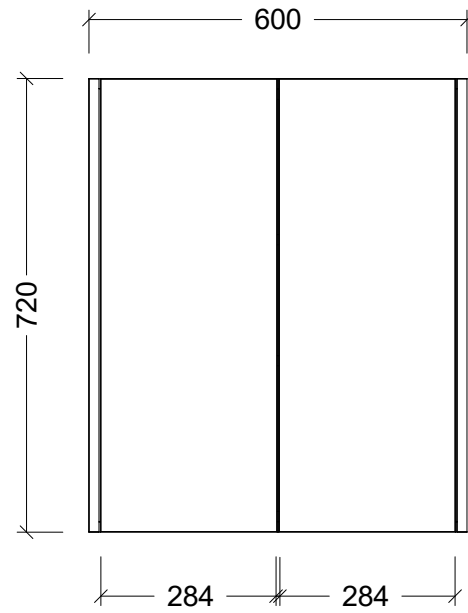

CABINET DETAILS

Range	Denver - Shaver
Description	600W, 2 Door
Cabinet SKU	DEN-SC-600-D-G

Timberline Bathroom Products Pty Ltd
 22 Myrtle Drive, Armidale NSW 2350
www.timberline.com.au | 02 6773 8500

PLEASE NOTE: Due to the manufacturing process of ceramic tops, size variation (+/- 3%) is to be expected. E&OE. Copyright ©

CABINET DETAILS

Range	Denver - Shaver
Description	750W, 2 door
Cabinet SKU	DEN-SC-750-D-G

Timberline Bathroom Products Pty Ltd
 22 Myrtle Drive, Armidale NSW 2350
www.timberline.com.au | 02 6773 8500

PLEASE NOTE: Due to the manufacturing process of ceramic tops, size variation (+/- 3%) is to be expected. E&OE. Copyright ©

CABINET DETAILS

Range	Denver Shaver
Description	900W, 2 Door
Cabinet SKU	DEN-SC-900-D-G

Timberline Bathroom Products Pty Ltd
 22 Myrtle Drive, Armidale NSW 2350
www.timberline.com.au | 02 6773 8500

PLEASE NOTE: Due to the manufacturing process of ceramic tops, size variation (+/- 3%) is to be expected. E&OE. Copyright ©

CABINET DETAILS

Range	Denver - Shaver
Description	1050W, 2 door
Cabinet SKU	DEN-SC-1050-D-G

Timberline Bathroom Products Pty Ltd
 22 Myrtle Drive, Armidale NSW 2350
www.timberline.com.au | 02 6773 8500

PLEASE NOTE: Due to the manufacturing process of ceramic tops, size variation (+/- 3%) is to be expected. E&OE. Copyright ©