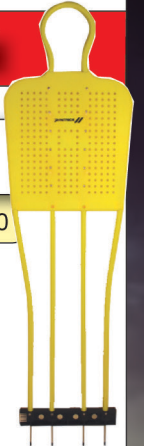

Linesman Flags

Code: SWLMF

Colours and styles may vary depending on availability

Metal Defender with Spikes

Code: SWMETDEF00

Colours and styles may vary depending on availability

Referee Penalty Cards

Code: SWRPC