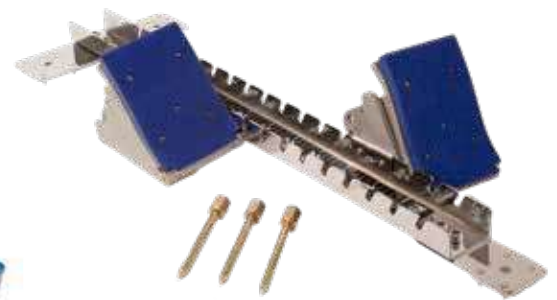

## JET STARTING BLOCK

Non-adjustable Pedals, adjustable length, includes Pegs.

**\$84.70**

SB-02J309

**WHILE STOCKS LAST**

## CLASSIC STARTING BLOCK

Adjustable Pedals and length, includes Pegs, Spikes and Spanner.

**\$180.40**

SB-0421B

## OLYMPIC STARTING BLOCK

Thick PVC covered aluminium foot blocks adjustable to 4 different angles. Slotted angles firmly grip the blocks along the centre channel offering a block separation of up to 66cm. End plates and three spikes are provided for ultra-stable fixing on all running surfaces. Includes Pegs and Spikes.