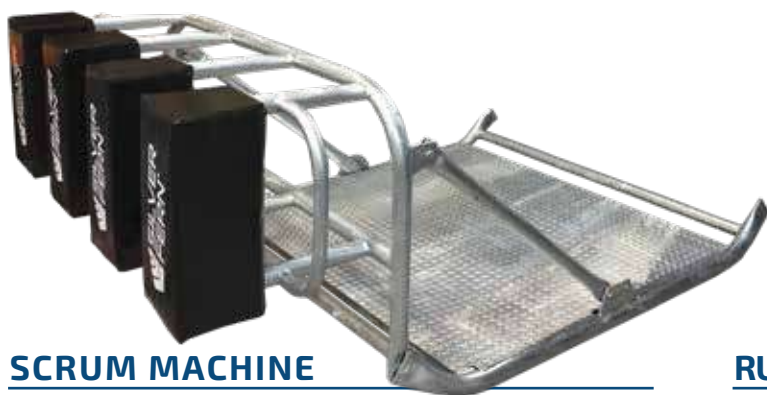

SCRUM / RUCK TOW SLED

The ultimate rugby fitness & skills machine - pull, push, ruck & single man scrum, all in one piece of equipment. With a fully adjustable pad height, the Scrum/Ruck Tow Sled can be used for both scrum & ruck training with a variety of drills. Pull the pin located behind the pad on each side, to allow the bar to move up/down to desired height then reinsert pin to secure the. The Scrum / Ruck Harness Set can also be attached for an alternative training drill. See demos on www.silverfernsport.com

$1,075.00
SCRK-SLED

SCRUM MACHINE

50mm galvanised pipe & with heavy duty non-slip metal plate. PVC covered scrum heads with high density foam.

Senior	SCRUM1105SNR	$5,052.00
Junior	SCRUM1110JNR	$4,800.00