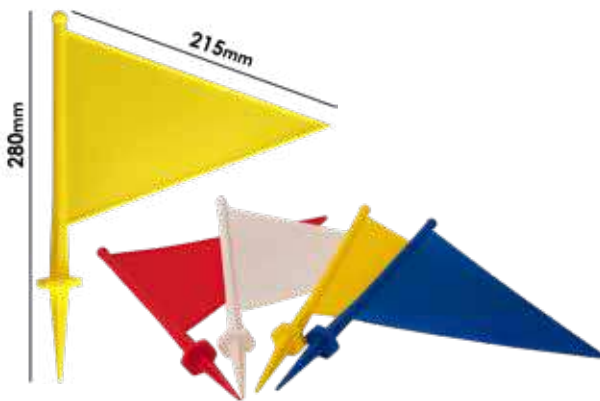

MARKER CONES - 18" (With Holes)

Sold Singly - 18" (45.72 cm) Red
Marker Cones with holes to allow
the cones to be connected
with rope or poles to create mini
hurdles or for barrier ropes.

$12.25

MC18HR

MARKER FLAGS

Plastic Flag with spike to
insert into ground

$4.40 each

Red

MFP-RED

White

MFP-WHI

Yellow

MFP-YLW

Blue

MFP-BLU

REACTION BALL

High-bounce rubber ball with 6 rounded
bulges. Designed to bounce randomly, for
developing hand-eye coordination and
quick reflexes - 2 sizes, assorted colours.

100mm diameter

$11.75

RBALL100LR

70mm diameter

$8.25

RBALL70SR