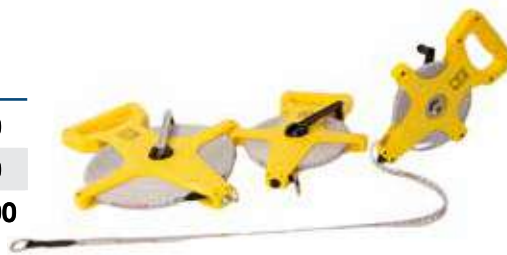

## XCEL MEASURING

Open Reel 30m

MT030 **\$45.00**

Open Reel 50m

MT050 **\$85.00**

Open Reel 100m

MT100 **\$135.00**

## LINE MARKER

Manual cast iron 5 litre line marker.

- Handle height: 800mm
- Rear Wheels: 110mm diameter
- Front Wheel: 145mm diameter 50mm width

**\$352.00**

MARKER

## LINEAL WALKING MEASURE

Ideal for measuring any sort of pitch, track or distance. Folding handle for easy storage.

**\$286.20**

WM190