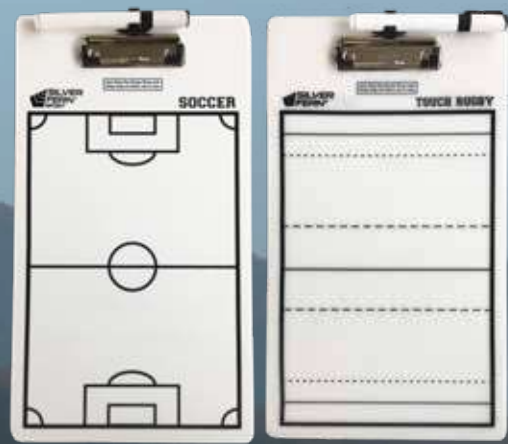

### COACHING CLIPBOARDS

Acrylic clipboard with whiteboard marker, easy wipe off surface, double sided.

Dimensions: 440 x 230 mm

Basketball	COB-BBL	<b>\$36.00</b>
Hockey	COB-HOK	
Netball	COB-NET	
Rugby	COB-RUG	
Soccer	COB-SOC	
Touch	COB-TCH	