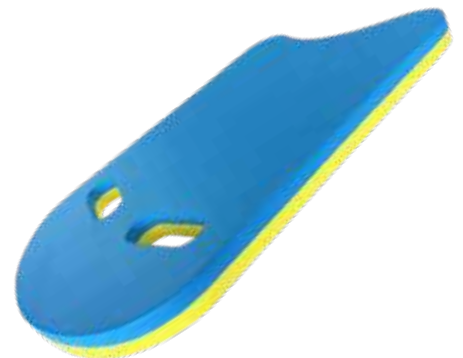

KICK BOARD

Foam with handle grips.

$19.25

KB206