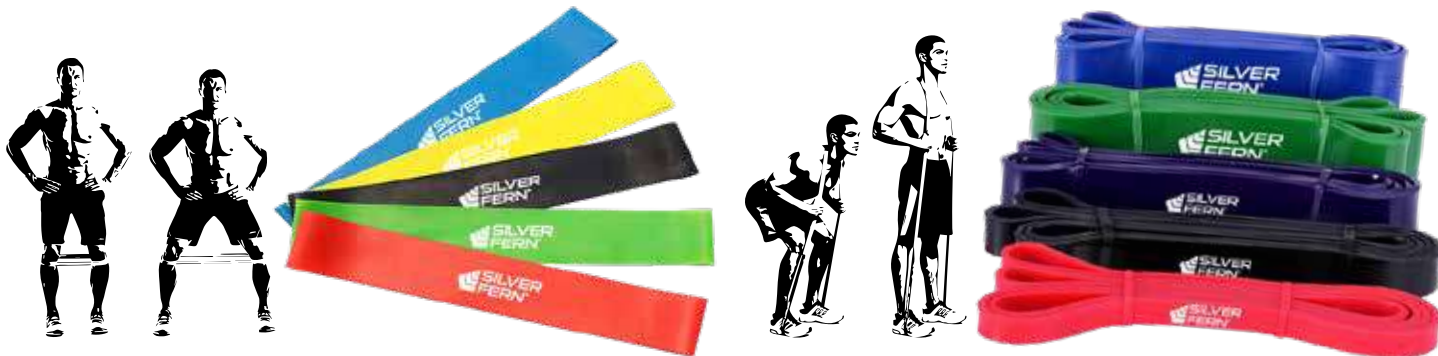

RESISTANCE BANDS - MINI

Used for Primer drills and strengthening exercises, great for targeting areas such as your thighs, glutes and shoulders.

Resistance is determined by band thickness - 5 levels of resistance.

600(L) x 50mm (W)
(see thickness/colour)

Thickness			
Green: 0.35mm	RESL-G	$11.85	
Blue: 0.5mm	RESL-B	$11.85	
Yell: 0.7mm	RESL-Y	$11.85	
Red: 0.9mm	RESL-R	$11.85	
Black: 1.1mm	RESL-K	$11.85	
5 Pack (1 of each)	RESL-PK	$41.35	

RESISTANCE BANDS - LONG

Used for all variety of drills and strength and conditioning - ruck stability drills, on field strength training, dynamic speed and conditioning work.

Resistance is determined by band Strength/width - 5 levels of resistance.

2080(L) x 4.5mm (Thickness)
(see width/colour)

Width			
Red: 13mm	RESB-R	$20.90	
Black: 22mm	RESB-K	$33.00	
Purp: 32mm	RESB-P	$44.55	
Green: 45mm	RESB-G	$56.65	
Blue: 63mm	RESB-B	$68.20	
5 Pack (1 of each)	RESB-PK	$236.50