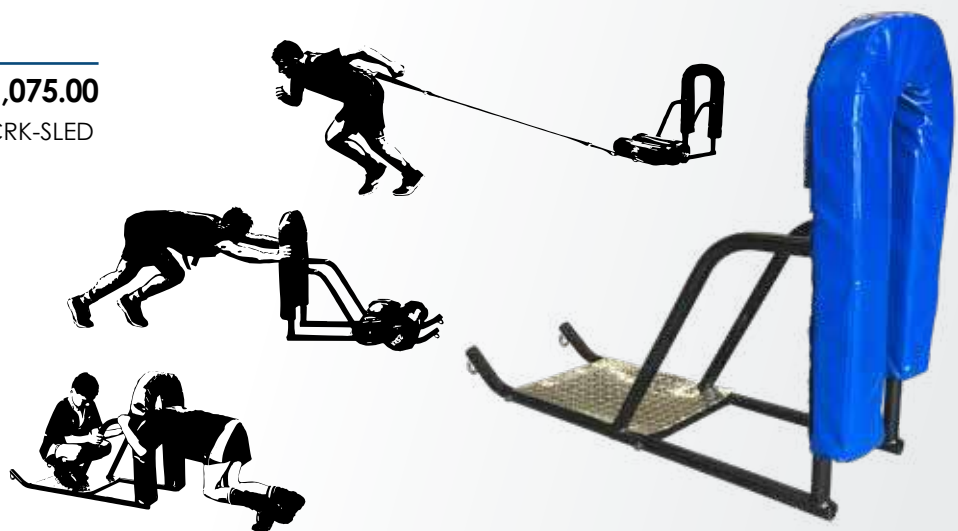

SCRUM / RUCK TOW SLED

The ultimate rugby fitness & skills machine - pull, push, ruck & single man scrum, all in one piece of equipment. With a fully adjustable pad height, the Scrum/Ruck Tow Sled can be used for both scrum & ruck training with a variety of drills. Pull the pin located behind the pad on each side, to allow the bar to move up/down to desired height then reinsert pin to secure the. The Scrum / Ruck Harness Set can also be attached for an alternative training drill. See demos on www.silverfernsport.com

$1,075.00
SCRK-SLED

SCRUM MACHINE

50mm galvanised pipe & with heavy duty non-slip metal plate. PVC covered scrum heads with high density foam.

Senior	SCRUM1105SNR	$5,052.00
Junior	SCRUM1110JNR	$4,800.00